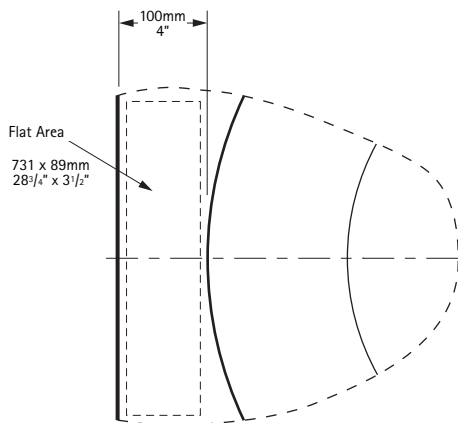

The ideal deep shower bath.
Left handed shown - CAN-N-LH

Options to be Specified

Bath:

- No tap holes
Suitable for freestanding or wall mounted taps - or special order brassware requiring bespoke on-site drilling of holes.

NB Right handed version shown - CAN-N-RH. Also available with left handed waste overflow - CAN-N-LH.

General specifications for Cannes bath

Installed size	1700mm x 756mm x 660mm
Weight	Freestanding 67kg Built-in 53kg
Weight with water	Freestanding 387kg Built-in 373kg
Litres to overflow	320 litres
Bathing well at sump	1397mm x 508mm
Bathing well at rim	1560mm x 620mm
Water depth to overflow	478mm

Important

Dimension of fixtures are nominal and may vary within the range of tolerances established by ANSI standard A112.19.4M.

These measurements are subject to change or cancellation.

No responsibility is assumed for use of superseded or void leaflet.