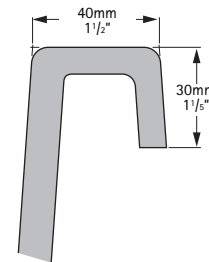

The ideal deep shower bath.
Left handed shown - CAN-N-LH

Options to be Specified

Bath:

- No tap holes
Suitable for freestanding or wall mounted taps - or special order brassware requiring bespoke on-site drilling of holes.

NB Right handed version shown - CAN-N-RH. Also available with left handed waste overflow - CAN-N-LH.

General specifications for Cannes bath

Installed size	1700mm x 756mm x 660mm
Weight	Freestanding 67kg Built-in 53kg
Weight with water	Freestanding 387kg Built-in 373kg
Litres to overflow	320 litres
Bathing well at sump	1397mm x 508mm
Bathing well at rim	1560mm x 620mm
Water depth to overflow	478mm

Important

Dimension of fixtures are nominal and may vary within the range of tolerances established by ANSI standard A112.19.4M.

These measurements are subject to change or cancellation.

No responsibility is assumed for use of superseded or void leaflet.