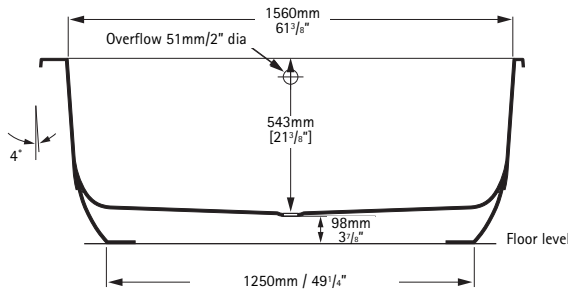

The ideal deep shower bath.
Left handed shown - CAN-N-LH

Options to be Specified

Bath:

- No tap holes
Suitable for freestanding or wall mounted taps - or special order brassware requiring bespoke on-site drilling of holes.

NB Right handed version shown - CAN-N-RH. Also available with left handed waste overflow - CAN-N-LH.

General specifications for Cannes bath

Installed size	1700mm x 756mm x 660mm
Weight	Freestanding 67kg Built-in 53kg
Weight with water	Freestanding 387kg Built-in 373kg
Litres to overflow	320 litres
Bathing well at sump	1397mm x 508mm
Bathing well at rim	1560mm x 620mm
Water depth to overflow	478mm

Notes

Refer to installation instructions supplied with bath for additional information. Can be used as a built-in bath.

Fittings (taps & drain assembly) not included and must be ordered separately. If installing deck mounted brassware refer to 'drilling tap holes' instructions before installation.

Important

Dimension of fixtures are nominal and may vary within the range of tolerances established by ANSI standard A112.19.4M.

These measurements are subject to change or cancellation.

No responsibility is assumed for use of superseded or void leaflet.