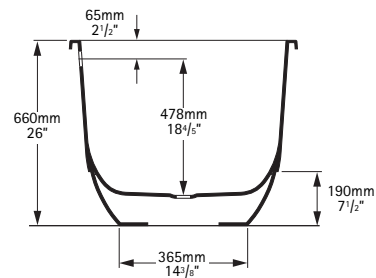

The ideal deep shower bath.
Left handed shown - CAN-N-LH

Options to be Specified

Bath:

- No tap holes
Suitable for freestanding or wall mounted taps - or special order brassware requiring bespoke on-site drilling of holes.

NB Right handed version shown - CAN-N-RH. Also available with left handed waste overflow - CAN-N-LH.

General specifications for Cannes bath

Installed size	1700mm x 756mm x 660mm
Weight	Freestanding 67kg Built-in 53kg
Weight with water	Freestanding 387kg Built-in 373kg
Litres to overflow	320 litres
Bathing well at sump	1397mm x 508mm
Bathing well at rim	1560mm x 620mm
Water depth to overflow	478mm

Important

Dimension of fixtures are nominal and may vary within the range of tolerances established by ANSI standard A112.19.4M.

These measurements are subject to change or cancellation.

No responsibility is assumed for use of superseded or void leaflet.