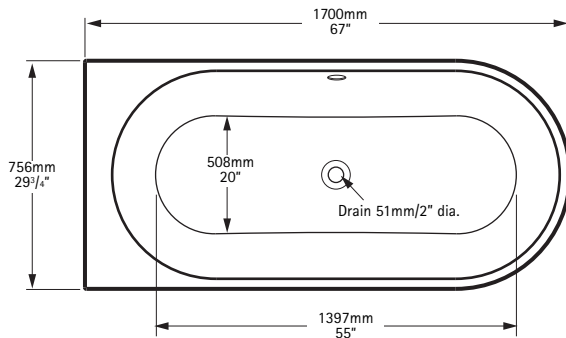

The ideal deep shower bath.
Left handed shown - CAN-N-LH

Options to be Specified

Bath:

- No tap holes
Suitable for freestanding or wall mounted taps - or special order brassware requiring bespoke on-site drilling of holes.

NB Right handed version shown - CAN-N-RH. Also available with left handed waste overflow - CAN-N-LH.

General specifications for Cannes bath

Installed size	1700mm x 756mm x 660mm
Weight	Freestanding 67kg Built-in 53kg
Weight with water	Freestanding 387kg Built-in 373kg
Litres to overflow	320 litres
Bathing well at sump	1397mm x 508mm
Bathing well at rim	1560mm x 620mm
Water depth to overflow	478mm

Important

Dimension of fixtures are nominal and may vary within the range of tolerances established by ANSI standard A112.19.4M.

These measurements are subject to change or cancellation.

No responsibility is assumed for use of superseded or void leaflet.