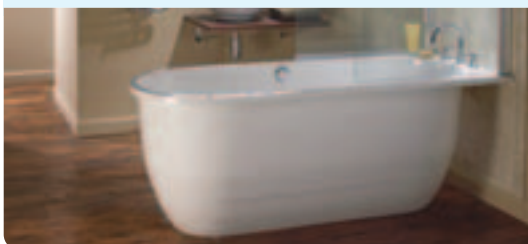

Cannes

CAN-N-LH / CAN-N-RH

Freedom Collection

Modular double-ended bath

- Suitable for back to the wall positioning
- Available in left and right handed versions
- Fully compatible with over mounted shower screens
- Available with floor plinth - ANT-B-SW
- Also available as a built-in model with optional adjustable feet - FT-ANT-BI
- Super deep bathing well
 - 478mm to overflow
- Made from QUARRRYCAST®
 - One piece casting of rare volcanic limestone and resin
 - Harder and more durable than acrylic
- Easy clean high gloss finish
- Exterior can be painted
- 25 year guarantee

The ideal deep shower bath.
Left handed shown - CAN-N-LH

Options to be Specified

Bath:

- No tap holes
Suitable for freestanding or wall mounted taps - or special order brassware requiring bespoke on-site drilling of holes.

Cannes freestanding

Cannes built-in

Recommended Waste:

Universal overflow waste kit - KIT16C

Note: For product specifications please see over

Cannes

CAN-N-LH / CAN-N-RH

Modular double-ended bath

NB Right handed version shown - CAN-N-RH. Also available with left handed waste overflow - CAN-N-LH.

General specifications for Cannes bath

Installed size	1700mm x 756mm x 660mm
Weight	Freestanding 67kg Built-in 53kg
Weight with water	Freestanding 387kg Built-in 373kg
Litres to overflow	320 litres
Bathing well at sump	1397mm x 508mm
Bathing well at rim	1560mm x 620mm
Water depth to overflow	478mm