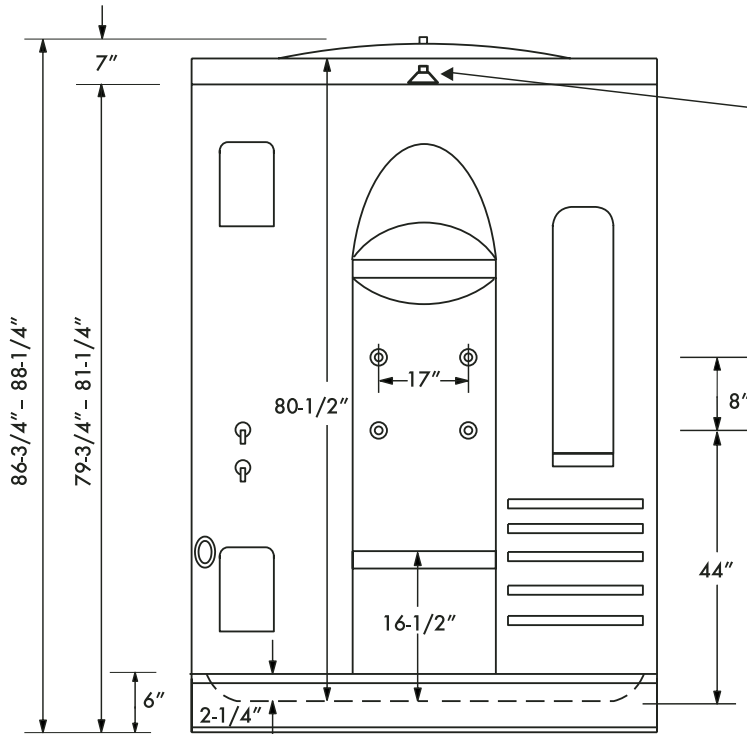

## HARMONY

Note: Rainhead shower head extends 2-5/8" below ceiling height measurement

### Legend

	Shower head
	Water controls
	Body spray
	Steam head

- Hot and cold 3/4" pipe water inlets preferred

Note: Range in measurement allows for foot adjustment.

**FRONT VIEW**

**PLAN VIEW**

Indulge yourself.™