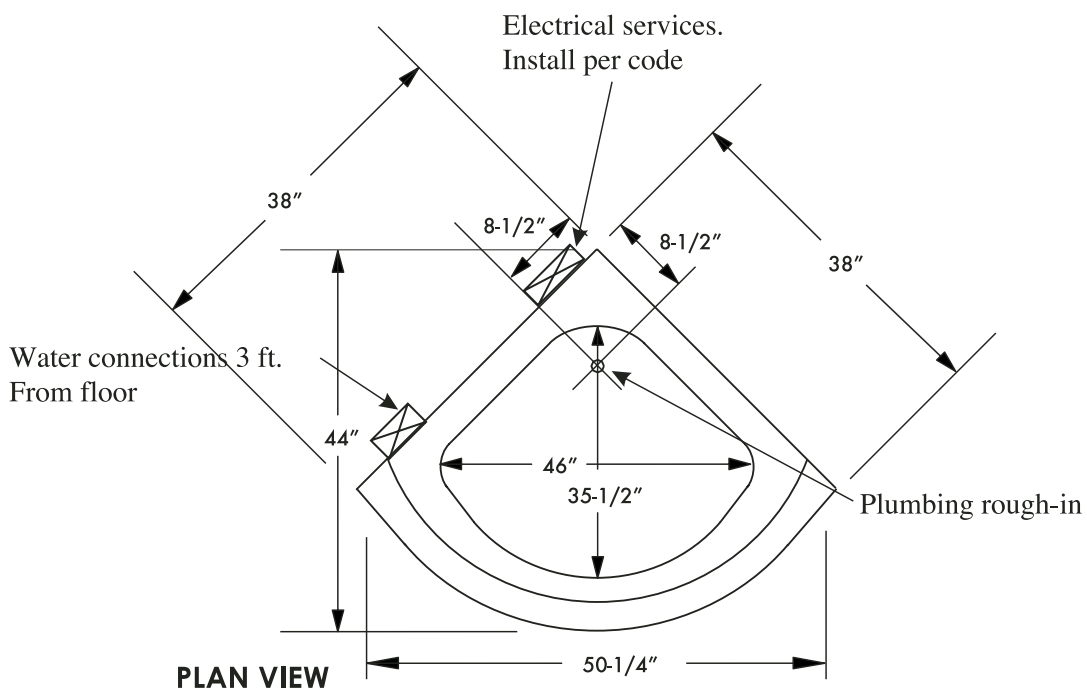

## HARMONY

Note: Rainhead shower head extends 2-5/8" below ceiling height measurement

### Legend

	Shower head
	Water controls
	Body spray
	Steam head

- Hot and cold 3/4" pipe water inlets preferred

### Electrical Requirements for Shower Units

	Package "A"	"B"	"C"
110V, 15A Circuit	X	X	X
220V, 50A Circuit		X	X

Note: Steam Generator Package requires dedicated 220V, 50A Circuit

Note: Dome Light requires 110V, 15A Circuit

Note: Range in measurement allows for foot adjustment.

**FRONT VIEW**

**PLAN VIEW**

Indulge yourself.™