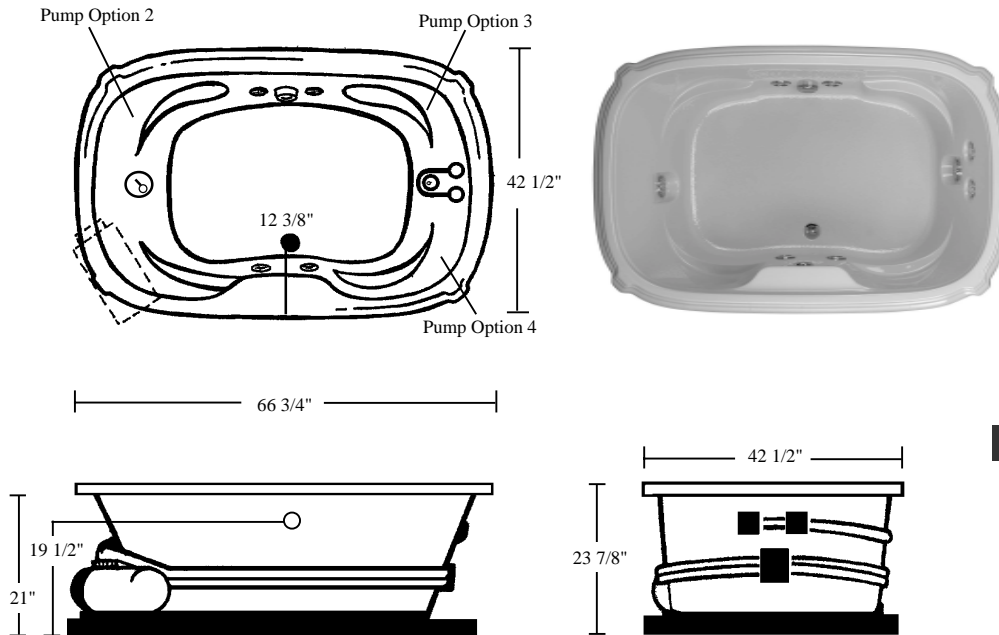

CAMBRIDGE

LUXURY SERIES MODEL # AI6644-H-CM

Two Person Bath

SCALE:
3/8" = 1"

EQUIPMENT LEGEND

- Drain
- Standard Pump Location
- Rotary Massage Jet
- Full Size Pressure-Flo Hydrotherapy Jet
- StressEaz Neck and Shoulder Therapy System II

SPECIFICATIONS:

General Specifications:

Tub Size	66 3/4" x 42 1/2" x 23 7/8" 170 cm x 108 cm x 61 cm
Bathing Wells	42" long 27" wide 22 5/8" interior depth
Shipping Weight	200 lbs. / 91 kg
Tub Weight Filled	1001 lbs. / 454 kg
Gallons to Overflow	102 gal. / 386 L
Gallons to Operate	1 bather: 79 gal. / 299 L 2 bathers: 60 gal. / 227 L

STANDARD EQUIPMENT:

- 8 Hydrotherapy Jets including:
4 Full Size Pressure-Flo Hydrotherapy Jets
2 Recessed Rotary Massage Jets
2 StressEaz Neck & Shoulder Therapy Jets
- 1.5 HP Run-Dry Pump with 20-Minute Timer
- Bath-Side On/Off Electronic Button
- "Quiet Pad" Anti-Vibration Pump Mount for Quiet Pump Operation
- 4 Arm Rests
- Slip Resistant Floor
- Pre-leveled ABS Support Base
- Heat-bent Rigid PVC Piping for Optimum Sanitary Conditions
- Durable, Easy to Clean, Lucite® Cast Acrylic Surface Available in 8 Standard No-Charge Colors
- UL & IAPMO Listed, Factory Tested
- Limited 10 Year Warranty