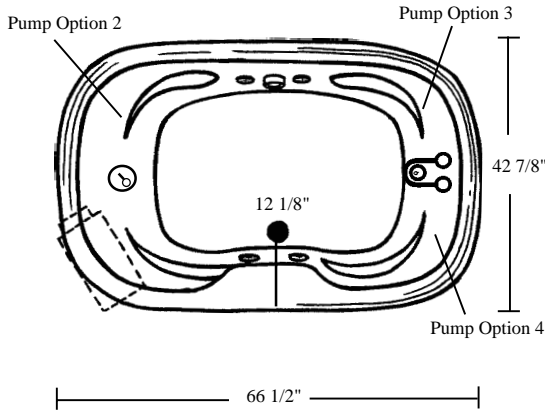

CANTERBURY

LUXURY SERIES MODEL # AI6644-H-CN

Rough-In Plumbing Measurements

Two Person Bath

SCALE:
3/8" = 1'

EQUIPMENT LEGEND

- Drain
- Standard Pump Location
- StressEaz Neck and Shoulder Therapy System II
- Rotary Massage Jet
- Full Size Pressure-Flo Hydrotherapy Jet

SPECIFICATIONS:

General Specifications:

Tub Size	66 1/2" x 42 7/8" x 23 3/4"
	169 cm x 109 cm x 60 cm
Bathing Well	42" long
	27" wide
	22 1/2" interior depth
Shipping Weight	184 lbs. / 83 kg
Tub Weight Filled	944 lbs. / 428 kg
Gallons to Overflow	97 gal. / 367 L
Gallons to Operate	1 bather: 78 gal. / 295 L
	2 bathers: 59 gal. / 223 L

Electrical Specifications:

Pump	1.5 HP; 12 AMP; 110V
Requirement	15 AMP; 110V w/ GFCI
Optional Heater	1.5kw; 12.5 AMP; 110V
Requirement	15 AMP; 110V w/ GFCI

NOTE: Specifications are ± 1/4" and are subject to change without notice.