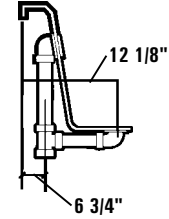

CANTERBURY

LUXURY SERIES MODEL # AI6644-H-CN

Rough-In Plumbing Measurements

Two Person Bath

SCALE:
3/8" = 1'

EQUIPMENT LEGEND

- Drain
- Standard Pump Location
- StressEaz Neck and Shoulder Therapy System II
- Rotary Massage Jet
- Full Size Pressure-Flo Hydrotherapy Jet

SPECIFICATIONS:

General Specifications:

Tub Size	66 1/2" x 42 7/8" x 23 3/4"
	169 cm x 109 cm x 60 cm
Bathing Well	42" long
	27" wide
	22 1/2" interior depth
Shipping Weight	184 lbs. / 83 kg
Tub Weight Filled	944 lbs. / 428 kg
Gallons to Overflow	97 gal. / 367 L
Gallons to Operate	1 bather: 78 gal. / 295 L
	2 bathers: 59 gal. / 223 L