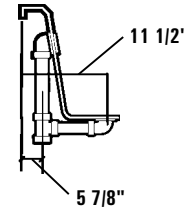

CENTURY 30

CENTURY SERIES MODEL # AI6042-RC30

Two Person Bath

SCALE:
3/8" = 1"

Rough-In Plumbing Measurements

EQUIPMENT LEGEND

SPECIFICATIONS:

General Specifications:

Tub Size	59 3/16" x 41 3/4" x 28"
	150 cm x 106 cm x 71 cm
Bathing Well	39 1/2" long
	25" wide
	22 3/4" interior depth
Shipping Weight	177 lbs. / 80 kg
Tub Weight Filled	898 lbs. / 407 kg
Gallons to Overflow	90 gal. / 341 L
Gallons to Operate	1 bather: 71 gal. / 269 L
	2 bathers: 52 gal. / 197 L