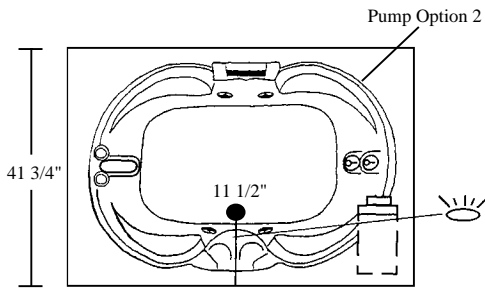

CENTURY 30

CENTURY SERIES MODEL # AI6042-RC30

Two Person Bath

SCALE:
3/8" = 1"

Rough-In Plumbing Measurements

EQUIPMENT LEGEND

SPECIFICATIONS:

General Specifications:

Tub Size	59 3/16" x 41 3/4" x 28"
	150 cm x 106 cm x 71 cm
Bathing Well	39 1/2" long
	25" wide
	22 3/4" interior depth
Shipping Weight	177 lbs. / 80 kg
Tub Weight Filled	898 lbs. / 407 kg
Gallons to Overflow	90 gal. / 341 L
Gallons to Operate	1 bather: 71 gal. / 269 L
	2 bathers: 52 gal. / 197 L

*Electronic Control Panels are not installed on units with Fast-Fill Waterfall Spouts removed.

*This unit is not recommended for shower installations.

Fax-On-Demand Document # 1014

The Century 30, offers an extra deep bathing well in a compact hourglass design for two bathers. This unique whirlpool includes the Century Series standard features such as: bath-side electronic control with digital display for operation of the inline heater and 2 HP, 3-speed run-dry pump, an underwater mood light and an integral waterfall fill spout. The Century 30 features nine full size hydrotherapy jets, including two recessed Rotary