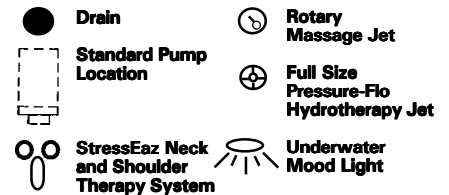

EQUIPMENT LEGEND

SPECIFICATIONS:

General Specifications:

Tub Size	59 3/16" x 41 3/4" x 28"
	150 cm x 106 cm x 71 cm
Bathing Well	39 1/2" long
	25" wide
	22 3/4" interior depth
Shipping Weight	177 lbs. / 80 kg
Tub Weight Filled	898 lbs. / 407 kg
Gallons to Overflow	90 gal. / 341 L
Gallons to Operate	1 bather: 71 gal. / 269 L
	2 bathers: 52 gal. / 197 L

Electrical Specifications:

Pump	2 HP; 11 AMP; 110V
Requirement	15 AMP; 110V w/ GFCI
Inline Heater	1.5kw; 12 AMP; 110V
Requirement	15 AMP; 110V w/ GFCI

NOTE: Specifications are $\pm 1/4"$
and are subject to change without notice.

STANDARD EQUIPMENT:

- 9 Hydrotherapy Jets including:
  4 Full Size Pressure-Flo Hydrotherapy Jets
  2 Recessed Rotary Massage Jets
  2 StressEaz Neck Jets
  1 Recessed Fan Jet
- 2 HP, 3-Speed Run-Dry Pump
- Bath-Side Electronic Control Panel
- Integrally Molded Fast-Fill Waterfall Spout
- Underwater Mood Light with Colored Lens Kit
- 1.5 kw Inline Maintenance Heater
- "Quiet Pad" Anti-Vibration Pump Mount for Quiet Pump Operation
- 2 Extra Deep & Wide Contoured Lounger
- 4 Arm Rests
- Slip Resistant Floor
- Pre-leveled ABS Support Base
- Heat-bent Rigid PVC Piping for Optimum Sanitary Conditions
- Durable, Easy to Clean, Lucite® Cast Acrylic Surface Available in 8 Standard No-Charge Colors
- UL & IAPMO Listed, Factory Tested
- Limited 15 Year Warranty

OPTIONAL EQUIPMENT:

1. Available without Fast-Fill Waterfall Spout*
     -- See Price List for Details
   - Comfort Pillow -- Oval or Rectangle
   - Jet Finish
     -- Chrome, Polished Brass, Gold, Polished Nickel or Satin Nickel
   - Lift & Turn Waste and Overflow
     -- Chrome, Polished Brass, Gold, Polished Nickel or Satin Nickel
   - Cable Drive Waste and Overflow
     -- Chrome, Polished Brass, Gold, Polished Nickel, Satin Nickel or Color Matched (Bone, White & Biscuit Only)
   - Hand Held Jet
   - Tile Flange Kit*
   - Factory Installed Rigid ABS Tile Flange*
   - Decorative Rim Kit -- Chrome or Polished Brass
   - Optional Pump Location
   - Remote Pump Location
   - Color Matched Acrylic Skirt
   - Custom or Premium Colors
2. All acrylic colors featured by Aquatic match the industry's leading fixture manufacturers.

*Electronic Control Panels are not installed on units with Fast-Fill Waterfall Spouts removed.

*This unit is not recommended for shower installations.

Fax-On-Demand Document # 1014

The Century 30, offers an extra deep bathing well in a compact hourglass design for two bathers. This unique whirlpool includes the Century Series standard features such as: bath-side electronic control with digital display for operation of the inline heater and 2 HP, 3-speed run-dry pump, an underwater mood light and an integral waterfall fill spout. The Century 30 features nine full size hydrotherapy jets, including two recessed Rotary