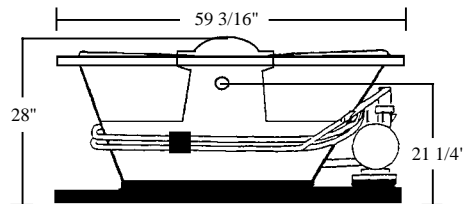

CENTURY 30

CENTURY SERIES MODEL # AI6042-RC30

Two Person Bath

SCALE:
3/8" = 1"

Rough-In Plumbing Measurements

EQUIPMENT LEGEND

SPECIFICATIONS:

General Specifications:

Tub Size	59 3/16" x 41 3/4" x 28"
	150 cm x 106 cm x 71 cm
Bathing Well	39 1/2" long
	25" wide
	22 3/4" interior depth
Shipping Weight	177 lbs. / 80 kg
Tub Weight Filled	898 lbs. / 407 kg
Gallons to Overflow	90 gal. / 341 L
Gallons to Operate	1 bather: 71 gal. / 269 L
	2 bathers: 52 gal. / 197 L