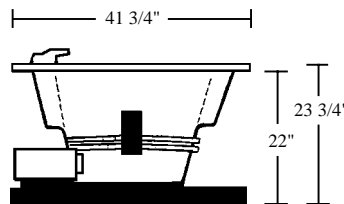

CENTURY 30

CENTURY SERIES MODEL # AI6042-RC30

Two Person Bath

SCALE:
3/8" = 1"

Rough-In Plumbing Measurements

EQUIPMENT LEGEND

SPECIFICATIONS:

General Specifications:

Tub Size	59 3/16" x 41 3/4" x 28"
	150 cm x 106 cm x 71 cm
Bathing Well	39 1/2" long
	25" wide
	22 3/4" interior depth
Shipping Weight	177 lbs. / 80 kg
Tub Weight Filled	898 lbs. / 407 kg
Gallons to Overflow	90 gal. / 341 L
Gallons to Operate	1 bather: 71 gal. / 269 L
	2 bathers: 52 gal. / 197 L