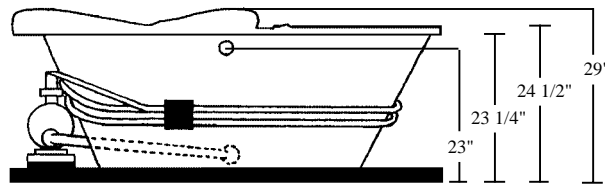

CENTURY 31

CENTURY SERIES MODEL # AI7048-RC31

Two Person Bath

SCALE:
3/8" = 1"

Rough-In Plumbing Measurements

EQUIPMENT LEGEND

SPECIFICATIONS:

General Specifications:

Tub Size	69 1/2" x 47 1/2" x 29"
	177 cm x 121 cm x 74 cm
Bathing Well	43" long
	33" wide
	23 1/2" interior depth
Shipping Weight	252 lbs. / 114 kg
Tub Weight Filled	1157 lbs. / 525 kg
Gallons to Overflow	118 gal. / 447 L
Gallons to Operate	1 bather: 99 gal. / 375 L
	2 bathers: 80 gal. / 303 L