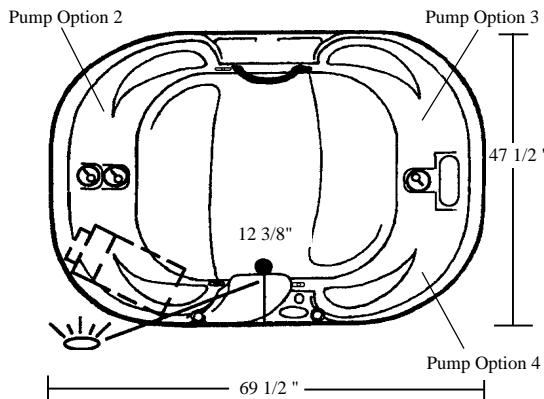

CENTURY 31

CENTURY SERIES MODEL # AI7048-RC31

Two Person Bath

SCALE:
3/8" = 1"

Rough-In Plumbing Measurements

EQUIPMENT LEGEND

SPECIFICATIONS:

General Specifications:

Tub Size	69 1/2" x 47 1/2" x 29"
	177 cm x 121 cm x 74 cm
Bathing Well	43" long
	33" wide
	23 1/2" interior depth
Shipping Weight	252 lbs. / 114 kg
Tub Weight Filled	1157 lbs. / 525 kg
Gallons to Overflow	118 gal. / 447 L
Gallons to Operate	1 bather: 99 gal. / 375 L
	2 bathers: 80 gal. / 303 L

Electrical Specifications:

Pump	2 HP; 11 AMP; 110V
Requirement	15 AMP; 110V w/ GFCI
Inline Heater	1.5kw; 12 AMP; 110V
Requirement	15 AMP; 110V w/ GFCI

NOTE: Specifications are $\pm 1/4$ " and are subject to change without notice.