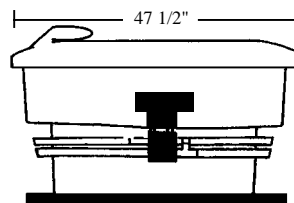

CENTURY 31

CENTURY SERIES MODEL # AI7048-RC31

Two Person Bath

SCALE:
3/8" = 1"

Rough-In Plumbing Measurements

EQUIPMENT LEGEND

SPECIFICATIONS:

General Specifications:

Tub Size	69 1/2" x 47 1/2" x 29"
	177 cm x 121 cm x 74 cm
Bathing Well	43" long
	33" wide
	23 1/2" interior depth
Shipping Weight	252 lbs. / 114 kg
Tub Weight Filled	1157 lbs. / 525 kg
Gallons to Overflow	118 gal. / 447 L
Gallons to Operate	1 bather: 99 gal. / 375 L
	2 bathers: 80 gal. / 303 L