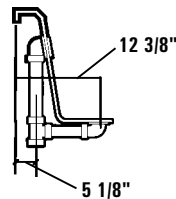

CENTURY 31

CENTURY SERIES MODEL # AI7048-RC31

Two Person Bath

SCALE:
3/8" = 1"

Rough-In Plumbing Measurements

EQUIPMENT LEGEND

SPECIFICATIONS:

General Specifications:

Tub Size	69 1/2" x 47 1/2" x 29"
	177 cm x 121 cm x 74 cm
Bathing Well	43" long
	33" wide
	23 1/2" interior depth
Shipping Weight	252 lbs. / 114 kg
Tub Weight Filled	1157 lbs. / 525 kg
Gallons to Overflow	118 gal. / 447 L
Gallons to Operate	1 bather: 99 gal. / 375 L
	2 bathers: 80 gal. / 303 L