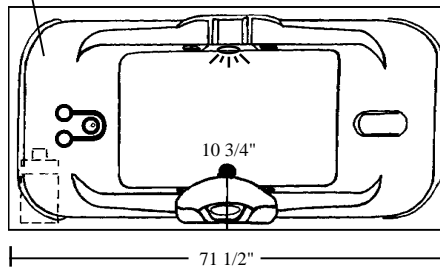

CENTURY 37

NEXT DAY SHIP MODEL

CENTURY SERIES MODEL # AI7236-RC37

Two Person Bath

SCALE:
3/8" = 1'

Left Pump Option

35 5/8"

10 3/4"

71 1/2"

Rough-In Plumbing Measurements

10 3/4"

4 3/4"

35 5/8"

21 1/4"

19 3/4"

18 1/2"

SPECIFICATIONS:

General Specifications:

Tub Size	71 1/2" x 35 5/8" x 24 1/2"
	182 cm x 90 cm x 62 cm
Bathing Well	43" long
	19" wide
	20 1/2" interior depth
Shipping Weight	168 lbs. / 76 kg
Tub Weight Filled	820 lbs. / 372 kg
Gallons to Overflow	84 gal. / 318 L
Gallons to Operate	1 bather: 65 gal. / 246 L
	2 bathers: 46 gal. / 174 L