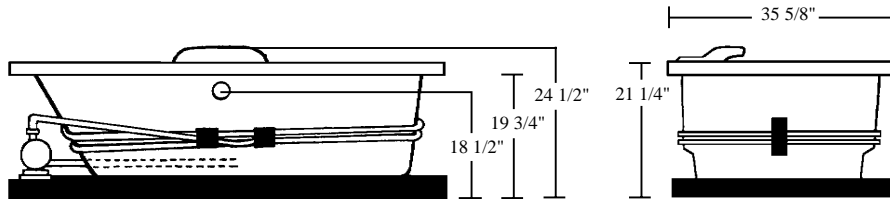

CENTURY 37

NEXT DAY SHIP MODEL

CENTURY SERIES MODEL # AI7236-RC37

Two Person Bath

SCALE:
3/8" = 1'

Left Pump Option

35 5/8"

10 3/4"

71 1/2"

Rough-In Plumbing Measurements

10 3/4"

4 3/4"

35 5/8"

21 1/4"

19 3/4"

18 1/2"

24 1/2"

EQUIPMENT LEGEND

- Drain
- Standard Pump Location
- Fan Jet
- StressEaz Neck and Shoulder Therapy System II
- Rotary Massage Jet
- Full Size Pressure-Flo Hydrotherapy Jet
- Underwater Mood Light

SPECIFICATIONS:

General Specifications:

Tub Size	71 1/2" x 35 5/8" x 24 1/2"
	182 cm x 90 cm x 62 cm
Bathing Well	43" long
	19" wide
	20 1/2" interior depth
Shipping Weight	168 lbs. / 76 kg
Tub Weight Filled	820 lbs. / 372 kg
Gallons to Overflow	84 gal. / 318 L
Gallons to Operate	1 bather: 65 gal. / 246 L
	2 bathers: 46 gal. / 174 L