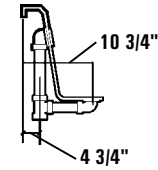

CENTURY 37

NEXT DAY SHIP MODEL

CENTURY SERIES MODEL # AI7236-RC37

Two Person Bath

SCALE:
3/8" = 1'

Left Pump Option

35 5/8"

10 3/4"

71 1/2"

Rough-In Plumbing Measurements

10 3/4"

4 3/4"

35 5/8"

21 1/4"

19 3/4"

18 1/2"

SPECIFICATIONS:

General Specifications:

Tub Size	71 1/2" x 35 5/8" x 24 1/2"
	182 cm x 90 cm x 62 cm
Bathing Well	43" long
	19" wide
	20 1/2" interior depth
Shipping Weight	168 lbs. / 76 kg
Tub Weight Filled	820 lbs. / 372 kg
Gallons to Overflow	84 gal. / 318 L
Gallons to Operate	1 bather: 65 gal. / 246 L
	2 bathers: 46 gal. / 174 L