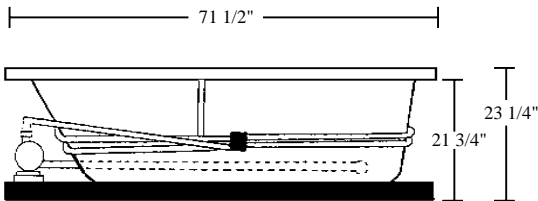

NEXT DAY SHIP MODEL / WHIRLPOOL ONLY
 • Next Day Ship Model equipped with heater; upcharge applies.

DAYTONA

LUXURY SERIES MODEL # AI7236-R / AI7236-R-TO (Tub Only)

Left Pump Option

Note: Tub Only units do not come standard with the Pre-leveled ABS Support Base.

ALSO AVAILABLE AS TUB ONLY

Rough-In Plumbing Measurements

SCALE:
3/8" = 1'

EQUIPMENT LEGEND

- Drain
- Standard Pump Location
- Rotary Massage Jet
- Full Size Pressure-Flo Hydrotherapy Jet
- StressEaz Neck and Shoulder Therapy System II

SPECIFICATIONS:

General Specifications:

Tub Size	71 1/2" x 36 1/4" x 23 1/4"
	182 cm x 92 cm x 59 cm
Bathing Well	48 1/2" long
	24" wide
	21 3/4" interior depth
Shipping Weight	165 lbs. / 75 kg
Tub Weight Filled	868 lbs. / 394 kg
Tub Only Weight	126 lbs. / 57 kg
Gallons to Overflow	90 gal. / 341 L
Gallons to Operate	71 gal. / 269 L