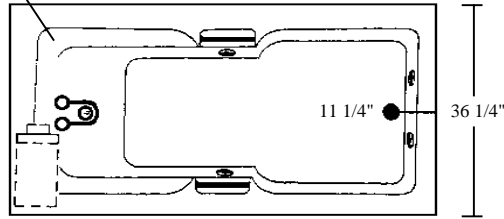

NEXT DAY SHIP MODEL / WHIRLPOOL ONLY
 • Next Day Ship Model equipped with heater; upcharge applies.

DAYTONA

LUXURY SERIES MODEL # AI7236-R / AI7236-R-TO (Tub Only)

Left Pump Option

Note: Tub Only units do not come standard with the Pre-leveled ABS Support Base.

ALSO AVAILABLE AS TUB ONLY

Rough-In Plumbing Measurements

SCALE:
3/8" = 1'

EQUIPMENT LEGEND

- Drain
- Standard Pump Location
- Rotary Massage Jet
- Full Size Pressure-Flo Hydrotherapy Jet
- StressEaz Neck and Shoulder Therapy System II

SPECIFICATIONS:

General Specifications:

Tub Size	71 1/2" x 36 1/4" x 23 1/4"
	182 cm x 92 cm x 59 cm
Bathing Well	48 1/2" long
	24" wide
	21 3/4" interior depth
Shipping Weight	165 lbs. / 75 kg
Tub Weight Filled	868 lbs. / 394 kg
Tub Only Weight	126 lbs. / 57 kg
Gallons to Overflow	90 gal. / 341 L
Gallons to Operate	71 gal. / 269 L