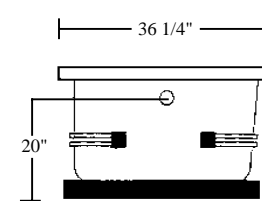

DAYTONA

LUXURY SERIES MODEL # AI7236-R / AI7236-R-TO (Tub Only)

Left Pump Option

Note: Tub Only units do not come standard with the Pre-leveled ABS Support Base.

ALSO AVAILABLE AS TUB ONLY