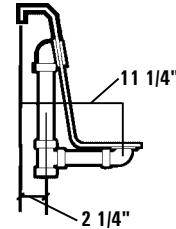

ALSO AVAILABLE AS TUB ONLY

Rough-In Plumbing Measurements

SCALE:
3/8" = 1'

EQUIPMENT LEGEND

- Drain
- Standard Pump Location
- Rotary Massage Jet
- Full Size Pressure-Flo Hydrotherapy Jet
- StressEaz Neck and Shoulder Therapy System II

SPECIFICATIONS:

General Specifications:

Tub Size	71 1/2" x 36 1/4" x 23 1/4"
	182 cm x 92 cm x 59 cm
Bathing Well	48 1/2" long
	24" wide
	21 3/4" interior depth
Shipping Weight	165 lbs. / 75 kg
Tub Weight Filled	868 lbs. / 394 kg
Tub Only Weight	126 lbs. / 57 kg
Gallons to Overflow	90 gal. / 341 L
Gallons to Operate	71 gal. / 269 L