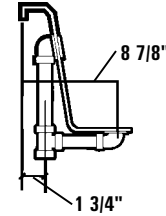

DEL RAY, Jr.

LUXURY SERIES MODEL # AI6048-R

Left Pump Option

Rough-In Plumbing Measurements

Two Person Bath

SCALE:
3/8" = 1'

EQUIPMENT LEGEND

- Drain
- Standard Pump Location
- Rotary Massage Jet
- Full Size Pressure-Flo Hydrotherapy Jet
- StressEaz Neck and Shoulder Therapy System II

SPECIFICATIONS:

General Specifications:

Tub Size	59 1/4" x 47 5/8" x 24 1/2"
	150 cm x 121 cm x 62 cm
Bathing Well	40" long
	32" wide
	22 1/2" interior depth
Shipping Weight	179 lbs. / 81 kg
Tub Weight Filled	883 lbs. / 401 kg
Gallons to Overflow	92 gal. / 348 L
Gallons to Operate	1 bather: 73 gal. / 276 L
	2 bathers: 54 gal. / 204 L