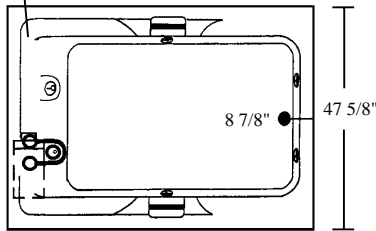

DEL RAY, Jr.

LUXURY SERIES MODEL # AI6048-R

Left Pump Option

Rough-In Plumbing Measurements

Two Person Bath

SCALE:
3/8" = 1'

EQUIPMENT LEGEND

- Drain
- Standard Pump Location
- Rotary Massage Jet
- Full Size Pressure-Flo Hydrotherapy Jet
- StressEaz Neck and Shoulder Therapy System II

SPECIFICATIONS:

General Specifications:

Tub Size	59 1/4" x 47 5/8" x 24 1/2"
	150 cm x 121 cm x 62 cm
Bathing Well	40" long
	32" wide
	22 1/2" interior depth
Shipping Weight	179 lbs. / 81 kg
Tub Weight Filled	883 lbs. / 401 kg
Gallons to Overflow	92 gal. / 348 L
Gallons to Operate	1 bather: 73 gal. / 276 L
	2 bathers: 54 gal. / 204 L