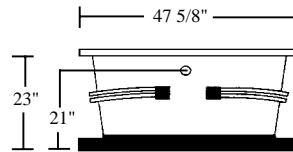

DEL RAY, Jr.

LUXURY SERIES MODEL # AI6048-R

Left Pump Option

Rough-In Plumbing Measurements

Two Person Bath

SCALE:
3/8" = 1'

EQUIPMENT LEGEND

- Drain
- Standard Pump Location
- Rotary Massage Jet
- Full Size Pressure-Flo Hydrotherapy Jet
- StressEaz Neck and Shoulder Therapy System II

SPECIFICATIONS:

General Specifications:

Tub Size	59 1/4" x 47 5/8" x 24 1/2"
	150 cm x 121 cm x 62 cm
Bathing Well	40" long
	32" wide
	22 1/2" interior depth
Shipping Weight	179 lbs. / 81 kg
Tub Weight Filled	883 lbs. / 401 kg
Gallons to Overflow	92 gal. / 348 L
Gallons to Operate	1 bather: 73 gal. / 276 L
	2 bathers: 54 gal. / 204 L