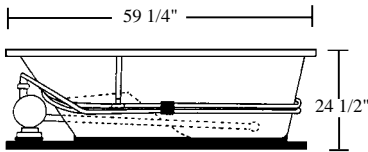

DEL RAY, Jr.

LUXURY SERIES MODEL # AI6048-R

Left Pump Option

Rough-In Plumbing Measurements

Two Person Bath

SCALE:
3/8" = 1'

EQUIPMENT LEGEND

- Drain
- Standard Pump Location
- Rotary Massage Jet
- Full Size Pressure-Flo Hydrotherapy Jet
- StressEaz Neck and Shoulder Therapy System II

SPECIFICATIONS:

General Specifications:

Tub Size	59 1/4" x 47 5/8" x 24 1/2"
	150 cm x 121 cm x 62 cm
Bathing Well	40" long
	32" wide
	22 1/2" interior depth
Shipping Weight	179 lbs. / 81 kg
Tub Weight Filled	883 lbs. / 401 kg
Gallons to Overflow	92 gal. / 348 L
Gallons to Operate	1 bather: 73 gal. / 276 L
	2 bathers: 54 gal. / 204 L