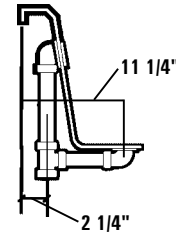

Note: Tub Only units do not come standard with the Pre-leveled ABS Support Base.

Rough-In Plumbing Measurements

SCALE:
3/8" = 1'

EQUIPMENT LEGEND

- Drain
- Standard Pump Location
- StressEaz Neck and Shoulder Therapy System II
- Rotary Massage Jet
- Full Size Pressure-Flo Hydrotherapy Jet

SPECIFICATIONS:

General Specifications:

Tub Size	59 1/2" x 31 1/2" x 23"
	151 cm x 80 cm x 58 cm
Bathing Well	38 1/2" long
	21" wide
	21 3/4" interior depth
Shipping Weight	171 lbs. / 78 kg
Tub Weight Filled	636 lbs. / 288 kg
Tub Only Weight	121 lbs. / 55 kg
Gallons to Overflow	65 gal. / 246 L
Gallons to Operate	46 gal. / 174 L