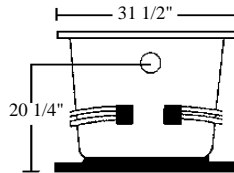

Note: Tub Only units do not come standard with the Pre-leveled ABS Support Base.

Rough-In Plumbing Measurements

SCALE:
3/8" = 1'

EQUIPMENT LEGEND

- Drain
- Standard Pump Location
- StressEaz Neck and Shoulder Therapy System II
- Rotary Massage Jet
- Full Size Pressure-Flo Hydrotherapy Jet

SPECIFICATIONS:

General Specifications:

Tub Size	59 1/2" x 31 1/2" x 23"
	151 cm x 80 cm x 58 cm
Bathing Well	38 1/2" long
	21" wide
	21 3/4" interior depth
Shipping Weight	171 lbs. / 78 kg
Tub Weight Filled	636 lbs. / 288 kg
Tub Only Weight	121 lbs. / 55 kg
Gallons to Overflow	65 gal. / 246 L
Gallons to Operate	46 gal. / 174 L