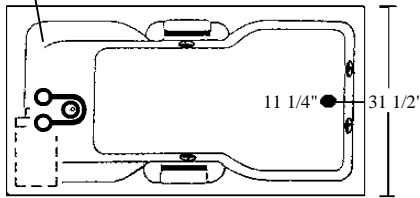

LAGUNA

NEXT DAY SHIP MODEL / WHIRLPOOL ONLY
 • Next Day Ship Model equipped with heater; upcharge applies.

LUXURY SERIES MODEL # AI6032-D / AI6032-D-TO (Tub Only)

ALSO AVAILABLE AS TUB ONLY

Left Pump Option

Note: Tub Only units do not come standard with the Pre-leveled ABS Support Base.

Rough-In Plumbing Measurements

SCALE:
3/8" = 1'

EQUIPMENT LEGEND

- Drain
- Standard Pump Location
- StressEaz Neck and Shoulder Therapy System II
- Rotary Massage Jet
- Full Size Pressure-Flo Hydrotherapy Jet

SPECIFICATIONS:

General Specifications:

Tub Size	59 1/2" x 31 1/2" x 23"
	151 cm x 80 cm x 58 cm
Bathing Well	38 1/2" long
	21" wide
	21 3/4" interior depth
Shipping Weight	171 lbs. / 78 kg
Tub Weight Filled	636 lbs. / 288 kg
Tub Only Weight	121 lbs. / 55 kg
Gallons to Overflow	65 gal. / 246 L
Gallons to Operate	46 gal. / 174 L