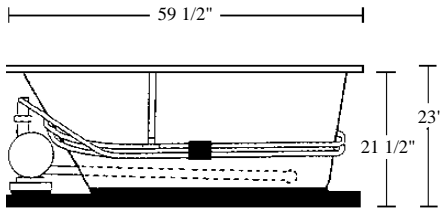

LAGUNA

NEXT DAY SHIP MODEL / WHIRLPOOL ONLY
 • Next Day Ship Model equipped with heater; upcharge applies.

LUXURY SERIES MODEL # AI6032-D / AI6032-D-TO (Tub Only)

ALSO AVAILABLE AS TUB ONLY

Left Pump Option

Note: Tub Only units do not come standard with the Pre-leveled ABS Support Base.

Rough-In Plumbing Measurements

SCALE:
3/8" = 1'

EQUIPMENT LEGEND

- Drain
- Standard Pump Location
- StressEaz Neck and Shoulder Therapy System II
- Rotary Massage Jet
- Full Size Pressure-Flo Hydrotherapy Jet

SPECIFICATIONS:

General Specifications:

Tub Size	59 1/2" x 31 1/2" x 23"
	151 cm x 80 cm x 58 cm
Bathing Well	38 1/2" long
	21" wide
	21 3/4" interior depth
Shipping Weight	171 lbs. / 78 kg
Tub Weight Filled	636 lbs. / 288 kg
Tub Only Weight	121 lbs. / 55 kg
Gallons to Overflow	65 gal. / 246 L
Gallons to Operate	46 gal. / 174 L