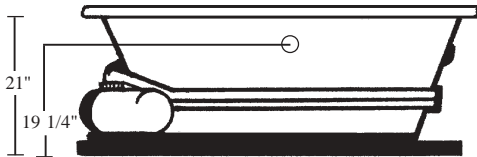

OXFORD

LUXURY SERIES MODEL # AI6644-H-0X

Two Person Bath

SCALE:
3/8" = 1'

Rough-In Plumbing Measurements

EQUIPMENT LEGEND

- Drain
- Standard Pump Location
- StressEaz Neck and Shoulder Therapy System II
- Rotary Massage Jet
- Full Size Pressure-Flo Hydrotherapy Jet

SPECIFICATIONS:

General Specifications:

Tub Size	66" x 42" x 23 1/2"
	168 cm x 107 cm x 60 cm
Bathing Well	42" long
	27" wide
	21 1/2" interior
Shipping Weight	200 lbs. / 91 kg
Tub Weight Filled	1001 lbs. / 454 kg
Gallons to Overflow	97 gal. / 366 L
Gallons to Operate	1 bather: 79 gal. / 299 L
	2 bathers: 60 gal. / 227 L