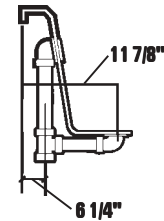

OXFORD

LUXURY SERIES MODEL # AI6644-H-0X

Two Person Bath

SCALE:
3/8" = 1'

Rough-In Plumbing Measurements

EQUIPMENT LEGEND

- Drain
- Standard Pump Location
- StressEaz Neck and Shoulder Therapy System II
- Rotary Massage Jet
- Full Size Pressure-Flo Hydrotherapy Jet

SPECIFICATIONS:

General Specifications:

Tub Size	66" x 42" x 23 1/2"
	168 cm x 107 cm x 60 cm
Bathing Well	42" long
	27" wide
	21 1/2" interior
Shipping Weight	200 lbs. / 91 kg
Tub Weight Filled	1001 lbs. / 454 kg
Gallons to Overflow	97 gal. / 366 L
Gallons to Operate	1 bather: 79 gal. / 299 L
	2 bathers: 60 gal. / 227 L