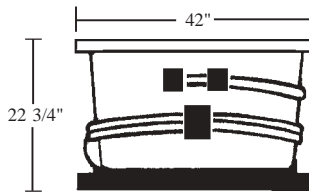

OXFORD

LUXURY SERIES MODEL # AI6644-H-0X

Two Person Bath

SCALE:
3/8" = 1'

Rough-In Plumbing Measurements

EQUIPMENT LEGEND

- Drain
- Standard Pump Location
- StressEaz Neck and Shoulder Therapy System II
- Rotary Massage Jet
- Full Size Pressure-Flo Hydrotherapy Jet

SPECIFICATIONS:

General Specifications:

Tub Size	66" x 42" x 23 1/2"
	168 cm x 107 cm x 60 cm
Bathing Well	42" long
	27" wide
	21 1/2" interior
Shipping Weight	200 lbs. / 91 kg
Tub Weight Filled	1001 lbs. / 454 kg
Gallons to Overflow	97 gal. / 366 L
Gallons to Operate	1 bather: 79 gal. / 299 L
	2 bathers: 60 gal. / 227 L