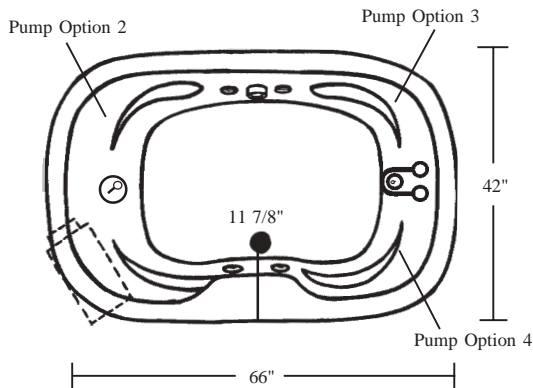

OXFORD

LUXURY SERIES MODEL # AI6644-H-0X

Two Person Bath

SCALE:
3/8" = 1'

Rough-In Plumbing Measurements

EQUIPMENT LEGEND

- Drain
- Standard Pump Location
- StressEaz Neck and Shoulder Therapy System II
- Rotary Massage Jet
- Full Size Pressure-Flo Hydrotherapy Jet

SPECIFICATIONS:

General Specifications:

Tub Size	66" x 42" x 23 1/2"
	168 cm x 107 cm x 60 cm
Bathing Well	42" long
	27" wide
	21 1/2" interior
Shipping Weight	200 lbs. / 91 kg
Tub Weight Filled	1001 lbs. / 454 kg
Gallons to Overflow	97 gal. / 366 L
Gallons to Operate	1 bather: 79 gal. / 299 L
	2 bathers: 60 gal. / 227 L

Electrical Specifications:

Pump Requirement	1.5 HP; 12 AMP; 110V
Optional Heater Requirement	1.5kw; 12.5 AMP; 110V

STANDARD EQUIPMENT:

- 8 Hydrotherapy Jets including:
 - 4 Full Size Pressure-Flo Hydrotherapy Jets
 - 2 Recessed Rotary Massage Jets
 - 2 StressEaz Neck & Shoulder Therapy Jets
- 1.5 HP Run-Dry Pump with 20-Minute Timer
- Bath-Side On/Off Electronic Button
- "Quiet Pad" Anti-Vibration Pump Mount for Quiet Pump Operation
- 4 Arm Rests
- Slip Resistant Floor
- Pre-leveled ABS Support Base
- Heat-bent Rigid PVC Piping for Optimum Sanitary Conditions
- Durable, Easy to Clean, Lucite® Cast Acrylic Surface
- Available in 8 Standard No-Charge Colors
- UL & IAPMO Listed, Factory Tested
- Limited 10 Year Warranty