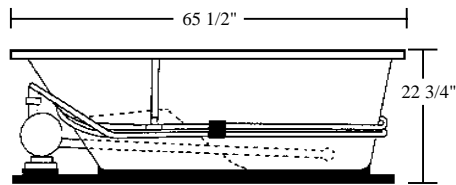

**NEXT DAY SHIP MODEL**

• Next Day Ship Model equipped with heater; upcharge applies.

POINT REYES, JR.

LUXURY SERIES MODEL # AI6640-O

Left Pump Option

Shown with optional Bolt-On Grab Bars

Rough-In Plumbing Measurements

**SCALE:**
3/8" = 1'**EQUIPMENT LEGEND**

- Drain
- Standard Pump Location
- Rotary Massage Jet
- Full Size Pressure-Flo Hydrotherapy Jet
- StressEaz Neck and Shoulder Therapy System II

SPECIFICATIONS:**General Specifications:**

Tub Size	65 1/2" X 38 1/2" X 22 3/4"
	166 cm x 98 cm x 58 cm
Bathing Well	43" long
	25" wide
	21 1/4" interior depth
Shipping Weight	220 lbs. / 100 kg
Tub Weight Filled	777 lbs. / 352 kg
Gallons to Overflow	79 gal. / 299 L
Gallons to Operate	60 gal. / 227 L