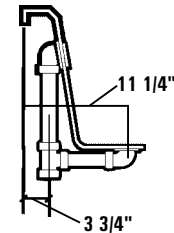

**NEXT DAY SHIP MODEL**

• Next Day Ship Model equipped with heater; upcharge applies.

POINT REYES, JR.

LUXURY SERIES MODEL # AI6640-O

Left Pump Option

Shown with optional Bolt-On Grab Bars

Rough-In Plumbing Measurements

**SCALE:**
3/8" = 1'**EQUIPMENT LEGEND**

- Drain
- Standard Pump Location
- Rotary Massage Jet
- Full Size Pressure-Flo Hydrotherapy Jet
- StressEaz Neck and Shoulder Therapy System II

SPECIFICATIONS:**General Specifications:**

Tub Size	65 1/2" X 38 1/2" X 22 3/4"
	166 cm x 98 cm x 58 cm
Bathing Well	43" long
	25" wide
	21 1/4" interior depth
Shipping Weight	220 lbs. / 100 kg
Tub Weight Filled	777 lbs. / 352 kg
Gallons to Overflow	79 gal. / 299 L
Gallons to Operate	60 gal. / 227 L