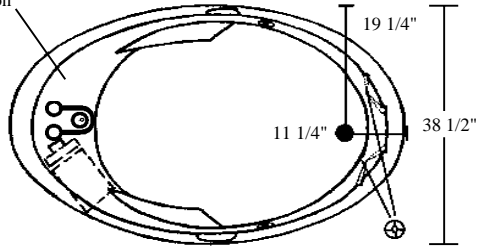

**NEXT DAY SHIP MODEL**

• Next Day Ship Model equipped with heater; upcharge applies.

POINT REYES, JR.

LUXURY SERIES MODEL # AI6640-O

Left Pump Option

Shown with optional Bolt-On Grab Bars

Rough-In Plumbing Measurements

**SCALE:**
3/8" = 1'**EQUIPMENT LEGEND**

- Drain
- Standard Pump Location
- Rotary Massage Jet
- Full Size Pressure-Flo Hydrotherapy Jet
- StressEaz Neck and Shoulder Therapy System II

SPECIFICATIONS:**General Specifications:**

Tub Size	65 1/2" X 38 1/2" X 22 3/4"
	166 cm x 98 cm x 58 cm
Bathing Well	43" long
	25" wide
	21 1/4" interior depth
Shipping Weight	220 lbs. / 100 kg
Tub Weight Filled	777 lbs. / 352 kg
Gallons to Overflow	79 gal. / 299 L
Gallons to Operate	60 gal. / 227 L