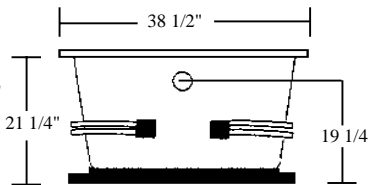

**NEXT DAY SHIP MODEL**

• Next Day Ship Model equipped with heater; upcharge applies.

POINT REYES, JR.

LUXURY SERIES MODEL # AI6640-O

Left Pump Option

Shown with optional Bolt-On Grab Bars

Rough-In Plumbing Measurements

**SCALE:**
3/8" = 1'**EQUIPMENT LEGEND**

- Drain
- Standard Pump Location
- Rotary Massage Jet
- Full Size Pressure-Flo Hydrotherapy Jet
- StressEaz Neck and Shoulder Therapy System II

SPECIFICATIONS:**General Specifications:**

Tub Size	65 1/2" X 38 1/2" X 22 3/4"
	166 cm x 98 cm x 58 cm
Bathing Well	43" long
	25" wide
	21 1/4" interior depth
Shipping Weight	220 lbs. / 100 kg
Tub Weight Filled	777 lbs. / 352 kg
Gallons to Overflow	79 gal. / 299 L
Gallons to Operate	60 gal. / 227 L