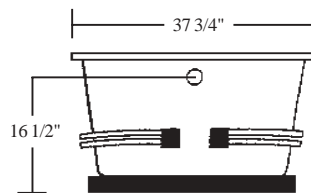

SAN SIMEON

LUXURY SERIES MODEL # AI6038-O / AI6038-O-TO (Tub Only)

Note: Tub Only units do not come standard with the Pre-leveled ABS Support Base.

ALSO AVAILABLE AS TUB ONLY

Rough-In Plumbing Measurements