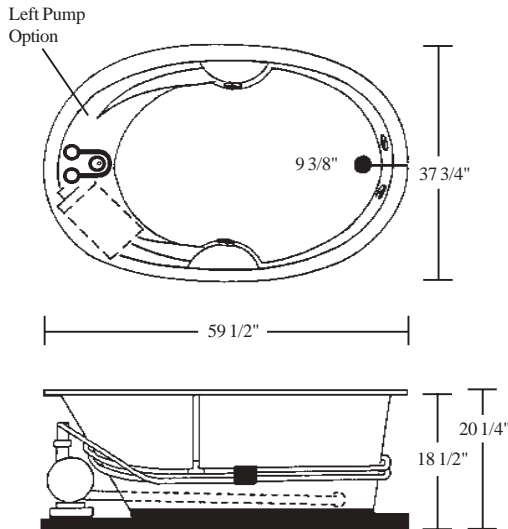

NEXT DAY SHIP MODEL / WHIRLPOOL ONLY
• Next Day Ship Model equipped with heater; upcharge applies.

SAN SIMEON

LUXURY SERIES MODEL # AI6038-O / AI6038-O-TO (Tub Only)

Note: Tub Only units do not come standard with the Pre-leveled ABS Support Base.

ALSO AVAILABLE AS TUB ONLY

Rough-In Plumbing Measurements

SCALE:
3/8" = 1'

EQUIPMENT LEGEND

- Drain
- Standard Pump Location
- StressEaz Neck and Shoulder Therapy
- System II Rotary Massage Jet
- Full Size Pressure-Flo Hydrotherapy Jet

SPECIFICATIONS:

General Specifications:

Tub Size	59 1/2" x 37 3/4" x 20 1/4"
	151 cm x 96 cm x 51 cm
Bathing Well	42" long
	25" wide
	19" interior depth
Shipping Weight	148 lbs. / 67 kg
Tub Weight Filled	641 lbs. / 291 kg
Tub Only Weight	97 lbs. / 44 kg
Gallons to Overflow	60 gal. / 227 L
Gallons to Operate	41 gal. / 155 L

Electrical Specifications:

Pump Requirement	1.5 HP; 12 AMP; 110V
Optional Heater Requirement	1.5kw; 12.5 AMP; 110V
	15 AMP; 110V w/ GFCI

NOTE: Specifications are ± 1/4" and are subject to change without notice.

STANDARD EQUIPMENT:

- 7 Hydrotherapy Jets including:
- 4 Full Size Pressure-Flo Hydrotherapy Jets
- 2 StressEaz Neck & Shoulder Therapy Jets
- 1 Recessed Rotary Massage Jet
- 1.5 HP Run-Dry Pump with 20-Minute Timer
- Bath-Side On/Off Electronic Button
- "Quiet Pad" Anti-Vibration Pump Mount for Quiet Pump Operation
- 2 Arm Rests
- Slip Resistant Floor
- Pre-leveled ABS Support Base (Not Tub Only)
- Heat-bent Rigid PVC Piping for Optimum Sanitary Conditions
- Durable, Easy to Clean, Lucite® Cast Acrylic Surface Available in 8 Standard No-Charge Colors
- UL & IAPMO Listed, Factory Tested
- Limited 10 Year Warranty

OPTIONAL EQUIPMENT:

1. Underwater Mood Light with Colored Lens Kit
   - Comfort Pillow - Oval or Rectangle
   - Jet Finish
     - Chrome, Polished Brass, Gold, Polished Nickel or Satin Nickel
   - Bolt-On Grab Bars
     - Chrome, Polished Brass, Gold, Polished Nickel or Satin Nickel
   - 1.5 kw Inline Maintenance Heater
   - Lift & Turn Waste and Overflow
     - Chrome, Polished Brass, Gold, Polished Nickel or Satin Nickel
   - Cable Drive Waste and Overflow
     - Chrome, Polished Brass, Gold, Polished Nickel, Satin Nickel or Color Matched (Bone, White & Biscuit Only)
   - Hand Held Jet
   - Decorative Rim Kit - Chrome or Polished Brass
   - 2 HP, 3-Speed Run-Dry Pump Upgrade
   - Optional Pump Location
   - Remote Pump Location
   - Pre-leveled ABS Support Base (Tub Only)
   - Custom or Premium Colors
2. *All acrylic colors featured by Aquatic match the industry's leading fixture manufacturers.*

Fax-On-Demand Document # 1050

quatic's **San Simeon** whirlpool adds drama with its "true oval" design. This 5' oval offers seven pressure adjustable hydrotherapy jets, including one recessed **Rotary Massage Jet**, four **Full Size Pressure-Flo Hydrotherapy Jets** and two **StressEaz Jets**. The **Rotary Massage Jet** generates a circular massage action that is adjustable for custom flexibility. The combined