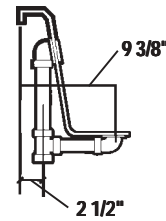

ALSO AVAILABLE AS TUB ONLY

Rough-In Plumbing Measurements

SCALE:
3/8" = 1'

EQUIPMENT LEGEND

- Drain
- Standard Pump Location
- StressEaz Neck and Shoulder Therapy
- System II Rotary Massage Jet
- Full Size Pressure-Flo Hydrotherapy Jet

SPECIFICATIONS:

General Specifications:

Tub Size	59 1/2" x 37 3/4" x 20 1/4"
	151 cm x 96 cm x 51 cm
Bathing Well	42" long
	25" wide
	19" interior depth
Shipping Weight	148 lbs. / 67 kg
Tub Weight Filled	641 lbs. / 291 kg
Tub Only Weight	97 lbs. / 44 kg
Gallons to Overflow	60 gal. / 227 L
Gallons to Operate	41 gal. / 155 L