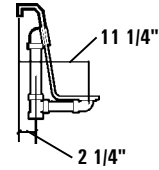

SERENITY III

SERENITY AIR BATHS MODEL # AI3AIR7236 / AI3AIR7236TO (Tub Only)

ALSO AVAILABLE AS TUB ONLY

Rough-In Plumbing Measurements

SCALE: 3/8" = 1'

Note: Serenity tub only models feature a Pre-leveled ABS Support Base.

EQUIPMENT LEGEND

- Drain
- Standard Variable Speed Air Blower Location
- Underwater Mood Light
- Air Jets

SPECIFICATIONS:

General Specifications:

| | |
|---------------------|-----------------------------|
| Tub Size | 71 1/2" x 36 1/4" x 23 1/4" |
| | 182 cm x 92 cm x 59 cm |
| Bathing Well | 48 1/2" long |
| | 24" wide |
| | 21 3/4" interior depth |
| Shipping Weight | 165 lbs. / 75 kg |
| Tub Weight Filled | 868 lbs. / 394 kg |
| Tub Only Weight | 126 lbs. / 57 kg |
| Gallons to Overflow | 90 gal. / 341 L |
| Gallons to Operate | 71 gal. / 269 L |