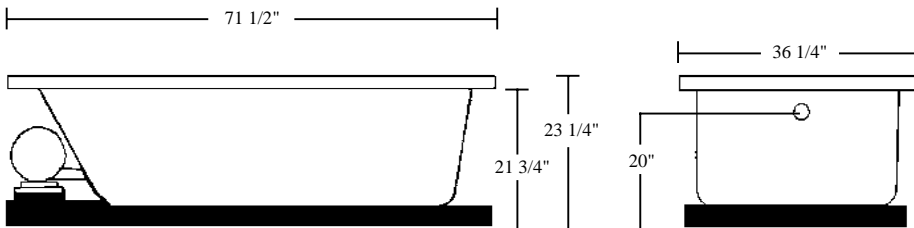

SERENITY III

SERENITY AIR BATHS MODEL # AI3AIR7236 / AI3AIR7236TO (Tub Only)

ALSO AVAILABLE AS TUB ONLY

Rough-In Plumbing Measurements

SCALE: 3/8" = 1'

Note: Serenity tub only models feature a Pre-leveled ABS Support Base.

EQUIPMENT LEGEND

- Drain
- Standard Variable Speed Air Blower Location
- Underwater Mood Light
- Air Jets

SPECIFICATIONS:

General Specifications:

| | |
|---------------------|-----------------------------|
| Tub Size | 71 1/2" x 36 1/4" x 23 1/4" |
| | 182 cm x 92 cm x 59 cm |
| Bathing Well | 48 1/2" long |
| | 24" wide |
| | 21 3/4" interior depth |
| Shipping Weight | 165 lbs. / 75 kg |
| Tub Weight Filled | 868 lbs. / 394 kg |
| Tub Only Weight | 126 lbs. / 57 kg |
| Gallons to Overflow | 90 gal. / 341 L |
| Gallons to Operate | 71 gal. / 269 L |