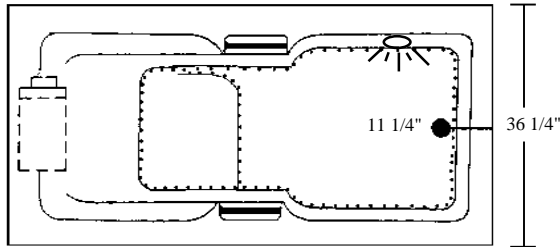

SERENITY III

SERENITY AIR BATHS MODEL # AI3AIR7236 / AI3AIR7236TO (Tub Only)

ALSO AVAILABLE AS TUB ONLY

Rough-In Plumbing Measurements

SCALE: 3/8" = 1'

Note: Serenity tub only models feature a Pre-leveled ABS Support Base.

EQUIPMENT LEGEND

- Drain
- Standard Variable Speed Air Blower Location
- Underwater Mood Light
- Air Jets

SPECIFICATIONS:

General Specifications:

| | |
|---------------------|-----------------------------|
| Tub Size | 71 1/2" x 36 1/4" x 23 1/4" |
| | 182 cm x 92 cm x 59 cm |
| Bathing Well | 48 1/2" long |
| | 24" wide |
| | 21 3/4" interior depth |
| Shipping Weight | 165 lbs. / 75 kg |
| Tub Weight Filled | 868 lbs. / 394 kg |
| Tub Only Weight | 126 lbs. / 57 kg |
| Gallons to Overflow | 90 gal. / 341 L |
| Gallons to Operate | 71 gal. / 269 L |