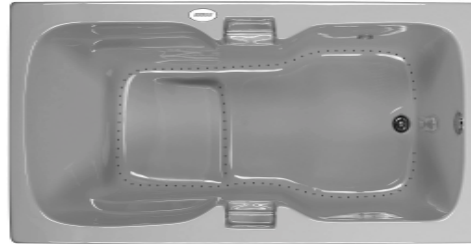

SERENITY III

SERENITY AIR BATHS MODEL # AI3AIR7236 / AI3AIR7236TO (Tub Only)

ALSO AVAILABLE AS TUB ONLY

Rough-In Plumbing Measurements

SCALE: 3/8" = 1'

Note: Serenity tub only models feature a Pre-leveled ABS Support Base.

EQUIPMENT LEGEND

- Drain
- Standard Variable Speed Air Blower Location
- Underwater Mood Light
- Air Jets

SPECIFICATIONS:

General Specifications:

| | |
|---------------------|-----------------------------|
| Tub Size | 71 1/2" x 36 1/4" x 23 1/4" |
| | 182 cm x 92 cm x 59 cm |
| Bathing Well | 48 1/2" long |
| | 24" wide |
| | 21 3/4" interior depth |
| Shipping Weight | 165 lbs. / 75 kg |
| Tub Weight Filled | 868 lbs. / 394 kg |
| Tub Only Weight | 126 lbs. / 57 kg |
| Gallons to Overflow | 90 gal. / 341 L |
| Gallons to Operate | 71 gal. / 269 L |

All acrylic colors featured by Aquatic match the industry's leading fixture manufacturers.

Fax-On-Demand Document # 1140

This rectangular shaped air bath offers 70 air jets. The Serenity III releases thousands of warmed bubbles to excite the skin and massage the entire body. Designed with an extra deep and long bathing well, the Serenity III features an elevated seat for relaxation of the thigh and leg areas, two acrylic grab bars and two arm rests. The Serenity III comes complete with a 1 HP variable speed air blower and a 600 watt heating system. Select from three settings, including