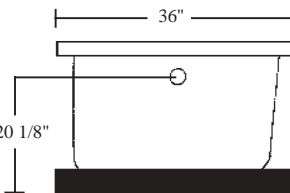

# SERENITY V

SERENITY AIR BATHS MODEL # AI5AIR6636 / AI5AIR6636TO (Tub Only)

Note: Serenity tub only models feature a Pre-leveled ABS Support Base.

ALSO AVAILABLE AS TUB ONLY

Rough-In Plumbing Measurements

SCALE: 3/8" = 1'

### General Specifications:

<b>Tub Size</b>	66 3/8" x 36" x 23"
	169 cm x 91 cm x 58 cm
<b>Bathing Well</b>	44" long
	25" wide
	21 3/4" interior depth
<b>Shipping Weight</b>	153 lbs. / 69 kg
<b>Tub Weight Filled</b>	806 lbs. / 366 kg
<b>Tub Only Weight</b>	117 lbs. / 53 kg
<b>Gallons to Overflow</b>	85 gal. / 322 L
<b>Gallons to Operate</b>	66 gal. / 250 L