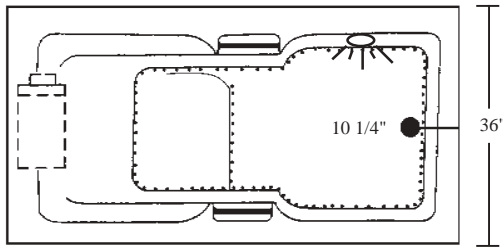

# SERENITY V

SERENITY AIR BATHS MODEL # AI5AIR6636 / AI5AIR6636TO (Tub Only)

Note: Serenity tub only models feature a Pre-leveled ABS Support Base.

ALSO AVAILABLE AS TUB ONLY

Rough-In Plumbing Measurements

SCALE: 3/8" = 1'

### General Specifications:

<b>Tub Size</b>	66 3/8" x 36" x 23"
	169 cm x 91 cm x 58 cm
<b>Bathing Well</b>	44" long
	25" wide
	21 3/4" interior depth
<b>Shipping Weight</b>	153 lbs. / 69 kg
<b>Tub Weight Filled</b>	806 lbs. / 366 kg
<b>Tub Only Weight</b>	117 lbs. / 53 kg
<b>Gallons to Overflow</b>	85 gal. / 322 L
<b>Gallons to Operate</b>	66 gal. / 250 L