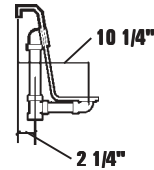

# SERENITY V

SERENITY AIR BATHS MODEL # AI5AIR6636 / AI5AIR6636TO (Tub Only)

Note: Serenity tub only models feature a Pre-leveled ABS Support Base.

ALSO AVAILABLE AS TUB ONLY

Rough-In Plumbing Measurements

SCALE: 3/8" = 1'

### General Specifications:

<b>Tub Size</b>	66 3/8" x 36" x 23"
	169 cm x 91 cm x 58 cm
<b>Bathing Well</b>	44" long
	25" wide
	21 3/4" interior depth
<b>Shipping Weight</b>	153 lbs. / 69 kg
<b>Tub Weight Filled</b>	806 lbs. / 366 kg
<b>Tub Only Weight</b>	117 lbs. / 53 kg
<b>Gallons to Overflow</b>	85 gal. / 322 L
<b>Gallons to Operate</b>	66 gal. / 250 L