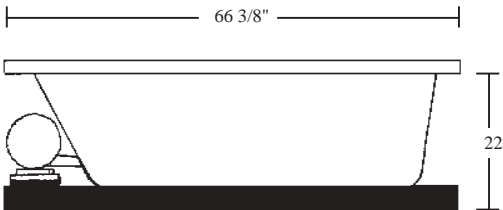

# SERENITY V

SERENITY AIR BATHS MODEL # AI5AIR6636 / AI5AIR6636TO (Tub Only)

Note: Serenity tub only models feature a Pre-leveled ABS Support Base.

ALSO AVAILABLE AS TUB ONLY

Rough-In Plumbing Measurements

SCALE: 3/8" = 1'