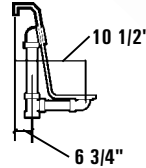

SERENITY VI

SERENITY AIR BATHS MODEL # AI6AIR6060 / AI6AIR6060TO (Tub Only)

ALSO AVAILABLE AS TUB ONLY

Two Person Bath

SCALE: 3/8" = 1"

Note: Serenity tub only models feature a Pre-leveled ABS Support Base.

Rough-In Plumbing Measurements

EQUIPMENT LEGEND

- Drain
- Standard Variable Speed Air Blower Location
- Underwater Mood Light
- Air Jets

SPECIFICATIONS:

General Specifications:

Tub Size	59 1/2" x 59 1/2" x 24 1/2"
	151 cm x 151 cm x 62 cm
Bathing Well	Lounge 1, 48" long
	Lounge 1, 20" wide
	Lounge 2, 40" long
	Lounge 2, 17" wide
	22 3/4" interior depth
Shipping Weight	209 lbs. / 95 kg
Tub Weight Filled	881 lbs. / 400 kg
Tub Only Weight	136 lbs. / 62 kg
Gallons to Overflow	90 gal. / 341 L
Gallons to Operate	1 bather: 71 gal. / 269 L
	2 bathers: 52 gal. / 197 L