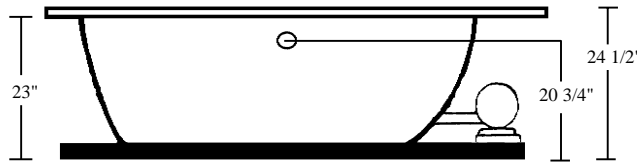

SERENITY VI

SERENITY AIR BATHS MODEL # AI6AIR6060 / AI6AIR6060TO (Tub Only)

ALSO AVAILABLE AS TUB ONLY

Two Person Bath

SCALE: 3/8" = 1"

Note: Serenity tub only models feature a Pre-leveled ABS Support Base.

Rough-In Plumbing Measurements

EQUIPMENT LEGEND

- Drain
- Standard Variable Speed Air Blower Location
- Underwater Mood Light
- Air Jets

SPECIFICATIONS:

General Specifications:

Tub Size	59 1/2" x 59 1/2" x 24 1/2"
	151 cm x 151 cm x 62 cm
Bathing Well	Lounge 1, 48" long
	Lounge 1, 20" wide
	Lounge 2, 40" long
	Lounge 2, 17" wide
	22 3/4" interior depth
Shipping Weight	209 lbs. / 95 kg
Tub Weight Filled	881 lbs. / 400 kg
Tub Only Weight	136 lbs. / 62 kg
Gallons to Overflow	90 gal. / 341 L
Gallons to Operate	1 bather: 71 gal. / 269 L
	2 bathers: 52 gal. / 197 L