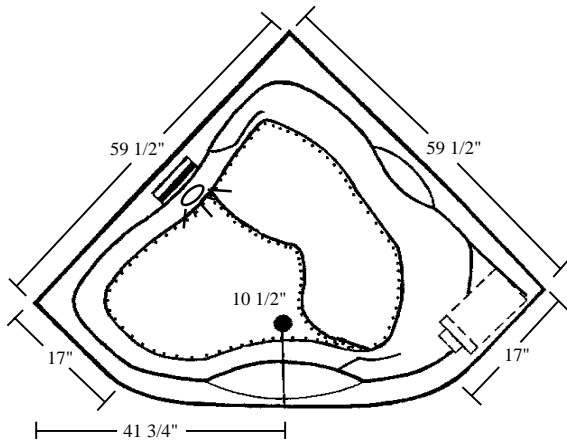

SERENITY VI

SERENITY AIR BATHS MODEL # AI6AIR6060 / AI6AIR6060TO (Tub Only)

ALSO AVAILABLE AS TUB ONLY

Two Person Bath

SCALE: 3/8" = 1"

Note: Serenity tub only models feature a Pre-leveled ABS Support Base.

Rough-In Plumbing Measurements

EQUIPMENT LEGEND

- Drain
- Standard Variable Speed Air Blower Location
- Underwater Mood Light
- Air Jets

SPECIFICATIONS:

General Specifications:

Tub Size	59 1/2" x 59 1/2" x 24 1/2"
	151 cm x 151 cm x 62 cm
Bathing Well	Lounge 1, 48" long
	Lounge 1, 20" wide
	Lounge 2, 40" long
	Lounge 2, 17" wide
	22 3/4" interior depth
Shipping Weight	209 lbs. / 95 kg
Tub Weight Filled	881 lbs. / 400 kg
Tub Only Weight	136 lbs. / 62 kg
Gallons to Overflow	90 gal. / 341 L
Gallons to Operate	1 bather: 71 gal. / 269 L
	2 bathers: 52 gal. / 197 L

All acrylic colors featured by Aquatic match the industry's leading fixture manufacturers.

Fax-On-Demand Document # 1143

The Serenity VI is a spacious, corner air bath for two persons. With 78 air jets, the Serenity VI releases thousands of warmed bubbles to excite the skin and massage the entire body. Designed with an extra deep and spacious bathing well, the Serenity VI features elevated seats for relaxation of the thigh and leg areas, an acrylic grab bar and two arm rests. The Serenity VI comes complete with a 1 HP variable speed air blower and a 600 watt heating system.