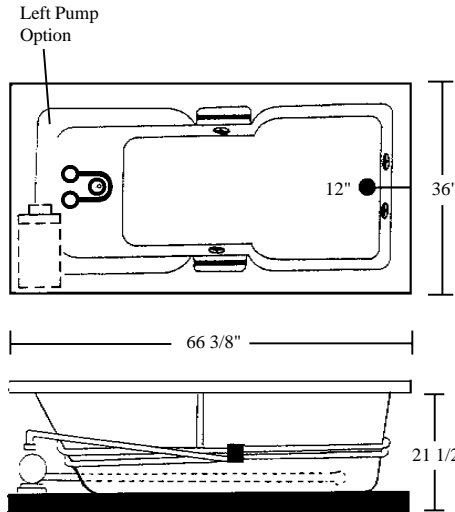

# SOUTH PADRE

**LUXURY SERIES MODEL # AI6636-R**

Rough-In Plumbing Measurements

**SCALE:**  
 3/8" = 1'

### General Specifications:

Tub Size	66 3/8" X 36" X 23"
	169 cm x 91 cm x 58 cm
Bathing Well	44" long
	25" wide
	21 3/4" interior depth
Shipping Weight	153 lbs. / 69 kg
Tub Weight Filled	806 lbs. / 366 kg
Gallons to Overflow	85 gal. / 322 L
Gallons to Operate	66 gal. / 250 L