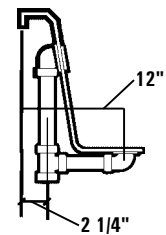

# SOUTH PADRE

**LUXURY SERIES MODEL # AI6636-R**

Rough-In Plumbing Measurements

**SCALE:**  
 3/8" = 1'

### General Specifications:

Tub Size	66 3/8" X 36" X 23"
	169 cm x 91 cm x 58 cm
Bathing Well	44" long
	25" wide
	21 3/4" interior depth
Shipping Weight	153 lbs. / 69 kg
Tub Weight Filled	806 lbs. / 366 kg
Gallons to Overflow	85 gal. / 322 L
Gallons to Operate	66 gal. / 250 L