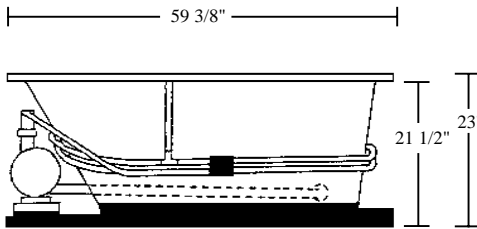

SUNSET

LUXURY SERIES MODEL # AI6036-R

NEXT DAY SHIP MODEL

• Next Day Ship Model equipped with heater; upcharge applies.

Left Pump
Option

Rough-In Plumbing Measurements

SCALE:
3/8" = 1'

EQUIPMENT LEGEND

- Drain
- Standard Pump Location
- StressEaz Neck and Shoulder Therapy System II
- Rotary Massage Jet
- Full Size Pressure-Flo Hydrotherapy Jet

SPECIFICATIONS:

General Specifications:

Tub Size	59 3/8" x 35 7/8" x 23"
	151 cm x 91 cm x 58 cm
Bathing Well	40" long
	25" wide
	22" interior depth
Shipping Weight	142 lbs. / 64 kg
Tub Weight Filled	721 lbs. / 327 kg
Gallons to Overflow	75 gal. / 284 L
Gallons to Operate	56 gal. / 212 L