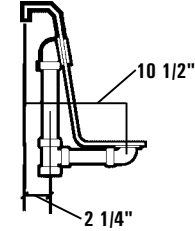

SUNSET

LUXURY SERIES MODEL # AI6036-R

NEXT DAY SHIP MODEL

• Next Day Ship Model equipped with heater; upcharge applies.

Left Pump
Option

Rough-In Plumbing Measurements

SCALE:
3/8" = 1'

EQUIPMENT LEGEND

- Drain
- Standard Pump Location
- StressEaz Neck and Shoulder Therapy System II
- Rotary Massage Jet
- Full Size Pressure-Flo Hydrotherapy Jet

SPECIFICATIONS:

General Specifications:

Tub Size	59 3/8" x 35 7/8" x 23"
	151 cm x 91 cm x 58 cm
Bathing Well	40" long
	25" wide
	22" interior depth
Shipping Weight	142 lbs. / 64 kg
Tub Weight Filled	721 lbs. / 327 kg
Gallons to Overflow	75 gal. / 284 L
Gallons to Operate	56 gal. / 212 L