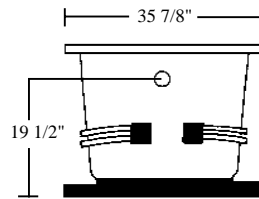

SUNSET

LUXURY SERIES MODEL # AI6036-R

NEXT DAY SHIP MODEL

• Next Day Ship Model equipped with heater; upcharge applies.

Left Pump
Option

Rough-In Plumbing Measurements

SCALE:
3/8" = 1'

EQUIPMENT LEGEND

- Drain
- Standard Pump Location
- StressEaz Neck and Shoulder Therapy System II
- Rotary Massage Jet
- Full Size Pressure-Flo Hydrotherapy Jet

SPECIFICATIONS:

General Specifications:

Tub Size	59 3/8" x 35 7/8" x 23"
	151 cm x 91 cm x 58 cm
Bathing Well	40" long
	25" wide
	22" interior depth
Shipping Weight	142 lbs. / 64 kg
Tub Weight Filled	721 lbs. / 327 kg
Gallons to Overflow	75 gal. / 284 L
Gallons to Operate	56 gal. / 212 L