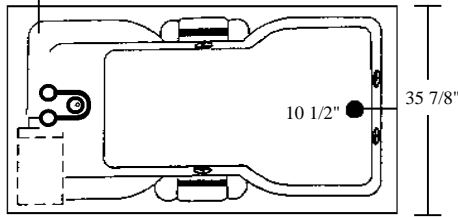

SUNSET

LUXURY SERIES MODEL # AI6036-R

NEXT DAY SHIP MODEL

• Next Day Ship Model equipped with heater; upcharge applies.

Left Pump
Option

Rough-In Plumbing Measurements

SCALE:
3/8" = 1'

EQUIPMENT LEGEND

- Drain
- Standard Pump Location
- StressEaz Neck and Shoulder Therapy System II
- Rotary Massage Jet
- Full Size Pressure-Flo Hydrotherapy Jet

SPECIFICATIONS:

General Specifications:

Tub Size	59 3/8" x 35 7/8" x 23"
	151 cm x 91 cm x 58 cm
Bathing Well	40" long
	25" wide
	22" interior depth
Shipping Weight	142 lbs. / 64 kg
Tub Weight Filled	721 lbs. / 327 kg
Gallons to Overflow	75 gal. / 284 L
Gallons to Operate	56 gal. / 212 L