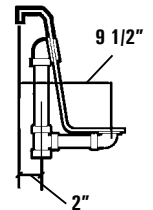

SYMPHONY 17

AQUATIC

SYMPHONY SERIES MODEL # AISL7242SY / AISL7242SYTO

Rough-In Plumbing Measurements

SPECIFICATIONS:

GENERAL SPECIFICATIONS:

Tub Size	71 1/2" x 41 3/4" x 23 3/4"
	182 cm x 105 cm x 60 cm
Bathing Well	48" long
	24" wide
	22" interior depth
Maximum Water Depth	16"
Shipping Weight	169 lbs. / 77 kg
Tub Weight Filled	677 lbs. / 307 kg
Tub Only Weight	119 lbs. / 54 kg
Gallons to Overflow	67 gal. / 254 L
Gallons to Operate	56 gal. / 212 L