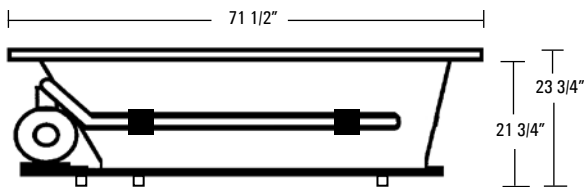

SYMPHONY 17

AQUATIC

SYMPHONY SERIES MODEL # AISL7242SY / AISL7242SYTO

Rough-In Plumbing Measurements

SPECIFICATIONS:

GENERAL SPECIFICATIONS:

Tub Size	71 1/2" x 41 3/4" x 23 3/4"
	182 cm x 105 cm x 60 cm
Bathing Well	48" long
	24" wide
	22" interior depth
Maximum Water Depth	16"
Shipping Weight	169 lbs. / 77 kg
Tub Weight Filled	677 lbs. / 307 kg
Tub Only Weight	119 lbs. / 54 kg
Gallons to Overflow	67 gal. / 254 L
Gallons to Operate	56 gal. / 212 L