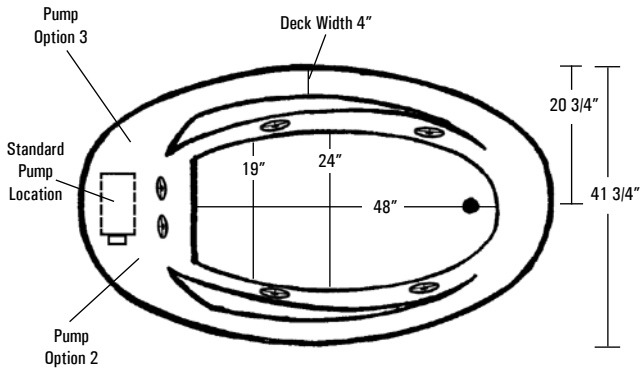

SYMPHONY 17

AQUATIC

SYMPHONY SERIES MODEL # AISL7242SY / AISL7242SYTO

Rough-In Plumbing Measurements

SPECIFICATIONS:

GENERAL SPECIFICATIONS:

Tub Size	71 1/2" x 41 3/4" x 23 3/4"
	182 cm x 105 cm x 60 cm
Bathing Well	48" long
	24" wide
	22" interior depth
Maximum Water Depth	16"
Shipping Weight	169 lbs. / 77 kg
Tub Weight Filled	677 lbs. / 307 kg
Tub Only Weight	119 lbs. / 54 kg
Gallons to Overflow	67 gal. / 254 L
Gallons to Operate	56 gal. / 212 L

ELECTRICAL SPECIFICATIONS:

Pump Requirement	.80 HP; 5.5 AMP; 110V
	15 AMP; 110V, separate circuit required protected w/ Class A GFCI

STANDARD EQUIPMENT:

- 6 Hydrotherapy Jets including:**
- 2 Spinning Back Jets
 - 4 Directional Jets
- Aquatic Quality Features:**
- .80 HP Run-Dry Pump
 - Bath-Side On/Off Air Switch
 - 2 Arm Rests
 - "Quiet Pad" Anti-Vibration Pump Mount for Quiet Pump Operation
 - Heat-bent Rigid PVC Piping for Optimum Sanitary Conditions
 - Color Matched Trim and Jets (Select Colors)
 - Durable, Easy to Clean, Lucite® Cast Acrylic Surface
 - Available in 8 Standard No-Charge Colors
- UL and IAPMO Listed, Factory Tested Limited 10 Year Warranty**