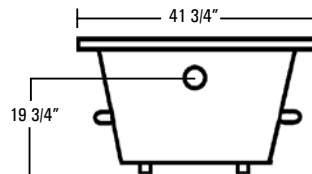

SYMPHONY 17

AQUATIC

SYMPHONY SERIES MODEL # AISL7242SY / AISL7242SYTO

Rough-In Plumbing Measurements

SPECIFICATIONS:

GENERAL SPECIFICATIONS:

Tub Size	71 1/2" x 41 3/4" x 23 3/4"
	182 cm x 105 cm x 60 cm
Bathing Well	48" long
	24" wide
	22" interior depth
Maximum Water Depth	16"
Shipping Weight	169 lbs. / 77 kg
Tub Weight Filled	677 lbs. / 307 kg
Tub Only Weight	119 lbs. / 54 kg
Gallons to Overflow	67 gal. / 254 L
Gallons to Operate	56 gal. / 212 L