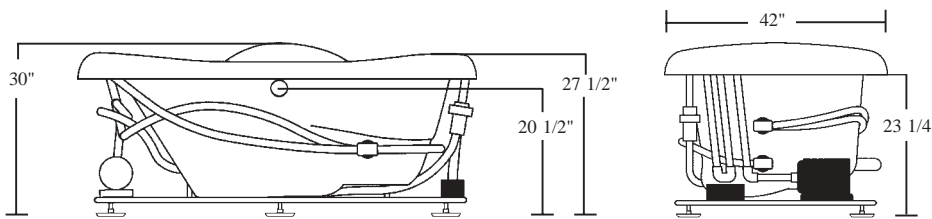

EQUIPMENT LEGEND

- Drain
- Standard Pump/Blower Locations
- Neck Jet Pillow
- Air Bath System
- Underwater Mood Light
- Full Size Pressure-Flo Hydrotherapy Jet
- Rotary Massage Jet
- Shiatsu Back Jetting System