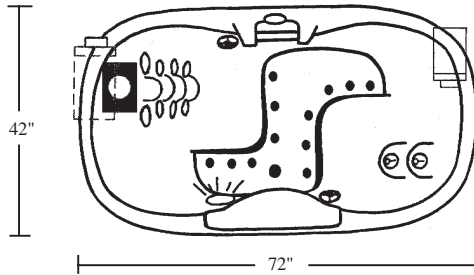

# INFINITY VII

INFINITY SERIES MODEL # AI-7INF7242

Two Person Bath

SCALE:  
3/8" = 1'

Rough-In Plumbing Measurements

### General Specifications:

Tub Size	72" x 42" x 30"
	183 cm x 107 cm x 76 cm
Bathing Well	40" long
	35 1/2" wide
	24 1/2" interior depth
Shipping Weight	393 lbs. / 178 kg
Tub Weight Filled	1005 lbs. / 456 kg
Gallons to Overflow	134 gal. / 507 L
Gallons to Operate	1 bather: 96 gal. / 363 L
	2 bathers: 80 gal. / 302 L