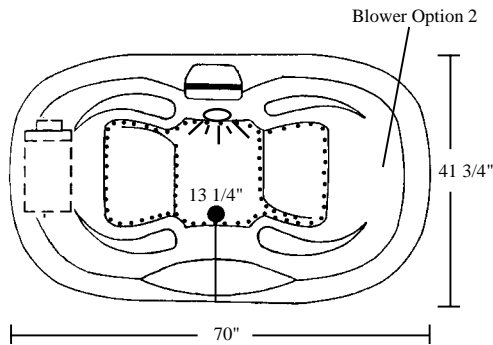

SERENITY II

NEXT DAY SHIP MODEL / AIR BATH ONLY

SERENITY AIR BATHS MODEL # AI2AIR7042 / AI2AIR7042TO (Tub Only)

ALSO AVAILABLE AS TUB ONLY

Rough-In Plumbing Measurements

Two Person Bath

SCALE: 3/8" = 1'

Note: Serenity tub only models feature a Pre-leveled ABS Support Base.

EQUIPMENT LEGEND

- Drain**
- Standard Variable Speed Air Blower Location**
- Underwater Mood Light**
- Air Jets**

SPECIFICATIONS:

General Specifications:

Tub Size	70" x 41 3/4" x 26 1/4" 178 cm x 106 cm x 67 cm
Bathing Well	42 1/2" long 23" wide 23 1/4" interior depth
Shipping Weight	194 lbs. / 88 kg
Tub Weight Filled	919 lbs. / 417 kg
Tub Only Weight	134 lbs. / 61 kg
Gallons to Overflow	95 gal. / 360 L
Gallons to Operate	1 bather: 76 gal. / 288 L 2 bathers: 57 gal. / 216 L