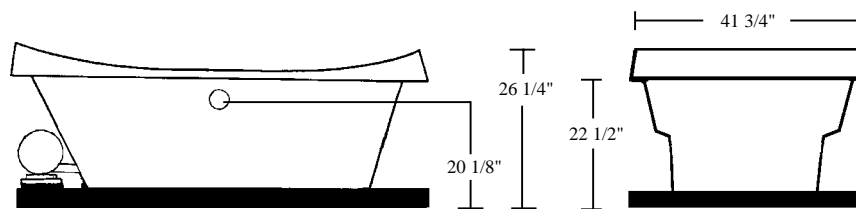

SERENITY II

NEXT DAY SHIP MODEL / AIR BATH ONLY

SERENITY AIR BATHS MODEL # AI2AIR7042 / AI2AIR7042TO (Tub Only)

ALSO AVAILABLE AS TUB ONLY

Rough-In Plumbing Measurements

Two Person Bath

SCALE: 3/8" = 1'

Note: Serenity tub only models feature a Pre-leveled ABS Support Base.

EQUIPMENT LEGEND

- Drain**
- Standard Variable Speed Air Blower Location**
- Underwater Mood Light**
- Air Jets**

SPECIFICATIONS:

General Specifications:

Tub Size	70" x 41 3/4" x 26 1/4" 178 cm x 106 cm x 67 cm
Bathing Well	42 1/2" long 23" wide 23 1/4" interior depth
Shipping Weight	194 lbs. / 88 kg
Tub Weight Filled	919 lbs. / 417 kg
Tub Only Weight	134 lbs. / 61 kg
Gallons to Overflow	95 gal. / 360 L
Gallons to Operate	1 bather: 76 gal. / 288 L 2 bathers: 57 gal. / 216 L