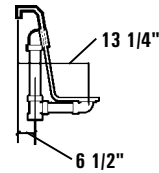

SERENITY II

NEXT DAY SHIP MODEL / AIR BATH ONLY

SERENITY AIR BATHS MODEL # AI2AIR7042 / AI2AIR7042TO (Tub Only)

ALSO AVAILABLE AS TUB ONLY

Rough-In Plumbing Measurements

Two Person Bath

SCALE: 3/8" = 1'

Note: Serenity tub only models feature a Pre-leveled ABS Support Base.

EQUIPMENT LEGEND

- Drain**
- Standard Variable Speed Air Blower Location**
- Underwater Mood Light**
- Air Jets**

SPECIFICATIONS:

General Specifications:

Tub Size	70" x 41 3/4" x 26 1/4" 178 cm x 106 cm x 67 cm
Bathing Well	42 1/2" long 23" wide 23 1/4" interior depth
Shipping Weight	194 lbs. / 88 kg
Tub Weight Filled	919 lbs. / 417 kg
Tub Only Weight	134 lbs. / 61 kg
Gallons to Overflow	95 gal. / 360 L
Gallons to Operate	1 bather: 76 gal. / 288 L 2 bathers: 57 gal. / 216 L