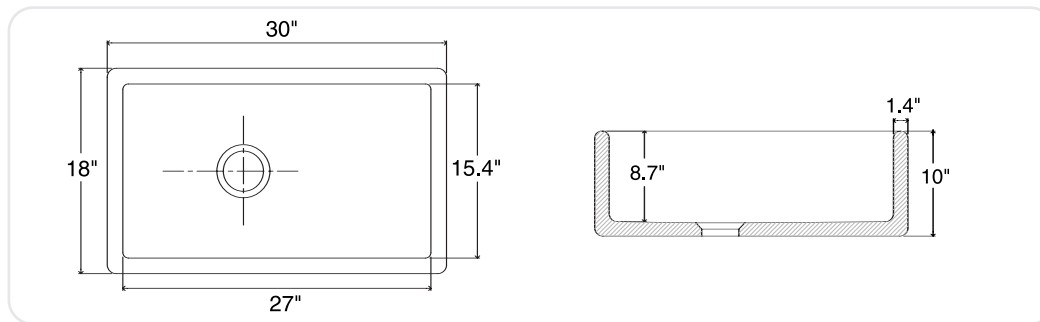

AREZZO

Ceramic I.0 Bowl Farmsink

Inset

The Arezzo range of ceramic fireclay sinks has been designed for use within a traditional or contemporary kitchen and will add a touch of elegance and character.

This is the I.0B farmsink which offers a large deep spacious bowl.

AREZZO

Ceramic 1.0 Bowl Farmsink
Inset

AS-AR10

- Features**
- Handmade ceramic fireclay
 - High gloss finish
 - Scratch and stain resistant
 - Resistant to commonly used chemicals and detergents
 - Bowl Depth – 10"

FIRECLAY

 **White** - AS-AR10WHUSSK

 **Biscuit** - AS-AR10BCUSSK

We reserve the right to amend specifications, weights, measures and color availability without prior notice. * For color matched options, please see the Options & Accessories section. All measurements are in millimetres unless otherwise stated.