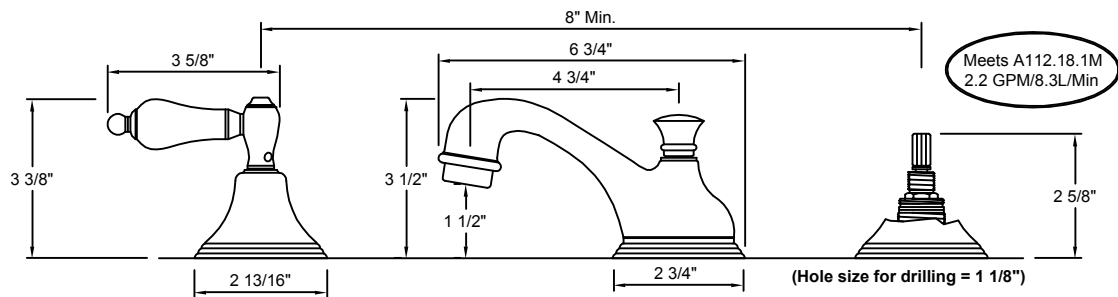

# 40 Series Specifications

## "MALIBU"

All California Faucets lever and blade handle products are American Disability Act (ADA) compliant.

California Faucets reserves the right to make modification and specification changes at any time. Please verify dimensions prior to installation. Visit [www.calfaucets.com](http://www.calfaucets.com) for most current technical data.