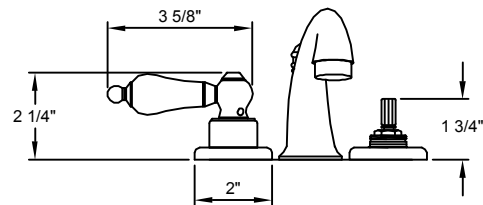

Mini Widespread Specifications

All California Faucets lever and blade handle products are American Disability Act (ADA) compliant.

Meets A112.18.1M
 2.2 GPM/8.3L/Min

#3707

#4807

#3807

#5007

#4107