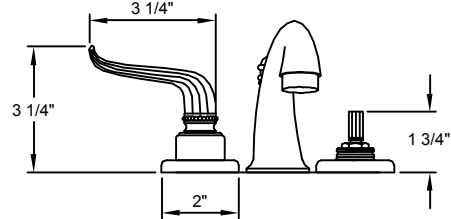

Mini Widespread Specifications

All California Faucets lever and blade handle products are American Disability Act (ADA) compliant.

Meets A112.18.1M
 2.2 GPM/8.3L/Min

#3707

#4807

#3807

#5007

#4107