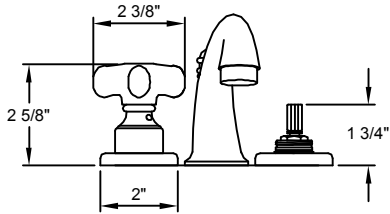

Mini Widespread Specifications

All California Faucets lever and blade handle products are American Disability Act (ADA) compliant.

Meets A112.18.1M
 2.2 GPM/8.3L/Min

#3707

#4807

#3807

#5007

#4107