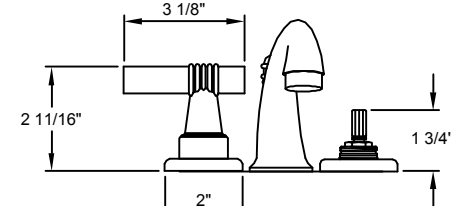

Mini Widespread Specifications

All California Faucets lever and blade handle products are American Disability Act (ADA) compliant.

Meets A112.18.1M
2.2 GPM/8.3L/Min

#4807

#5007

#5507

#5707

#6007

#6407