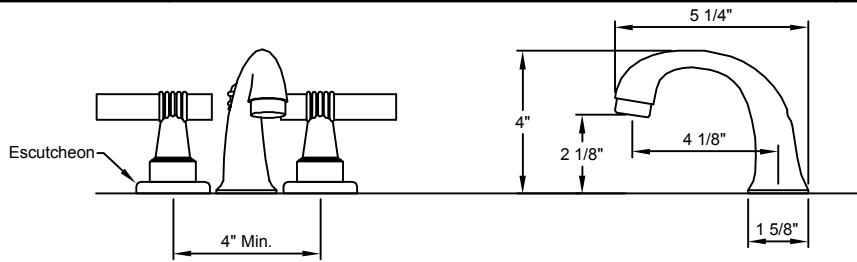

Mini Widespread Specifications

All California Faucets lever and blade handle products are American Disability Act (ADA) compliant.

Meets A112.18.1M
 2.2 GPM/8.3L/Min

#3707

#4807

#3807

#5007

#4107