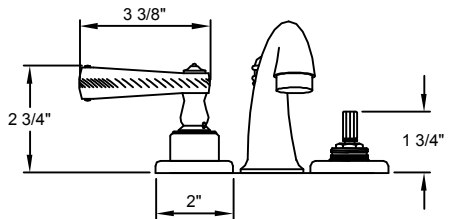

Mini Widespread Specifications

All California Faucets lever and blade handle products are American Disability Act (ADA) compliant.

Meets A112.18.1M
 2.2 GPM/8.3L/Min

#3707

#4807

#3807

#5007

#4107