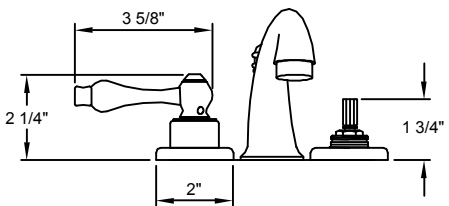

Mini Widespread Specifications

All California Faucets lever and blade handle products are American Disability Act (ADA) compliant.

Meets A112.18.1M
2.2 GPM/8.3L/Min

#4807

#5007

#5507

#4207

#5707

#6007

#6407