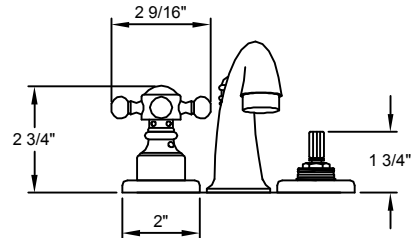

Mini Widespread Specifications

All California Faucets lever and blade handle products are American Disability Act (ADA) compliant.

Meets A112.18.1M
 2.2 GPM/8.3L/Min

#3707

#4807

#3807

#5007

#4107

#5507

#4207

#5707

#4407

#6007

#4707

#6407