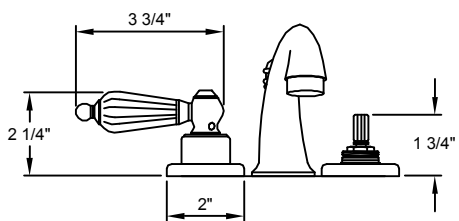

Mini Widespread Specifications

All California Faucets lever and blade handle products are American Disability Act (ADA) compliant.

Meets A112.18.1M
2.2 GPM/8.3L/Min

#4807

#5007

#5507

#5707

#4407

#6007

#6407