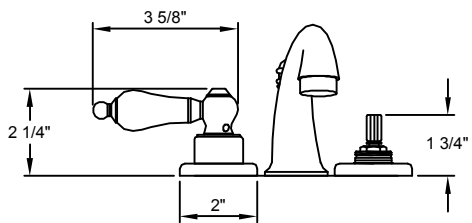

Mini Widespread Specifications

All California Faucets lever and blade handle products are American Disability Act (ADA) compliant.

Meets A112.18.1M
 2.2 GPM/8.3L/Min

#3707

#4807

#3807

#5007

#4107