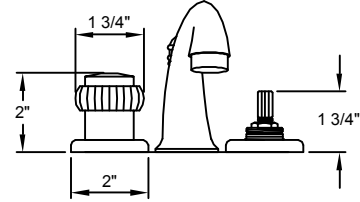

Mini Widespread Specifications

All California Faucets lever and blade handle products are American Disability Act (ADA) compliant.

Meets A112.18.1M
 2.2 GPM/8.3L/Min

#3707

#4807

#3807

#5007

#4107