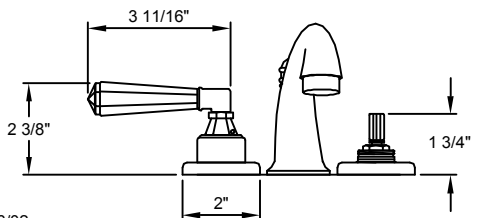

Mini Widespread Specifications

All California Faucets lever and blade handle products are American Disability Act (ADA) compliant.

Meets A112.18.1M
 2.2 GPM/8.3L/Min

#3707

#4807

#3807

#5007

#4107

#5507

#4207

#5707

#4407

#6007

#4707

#6407