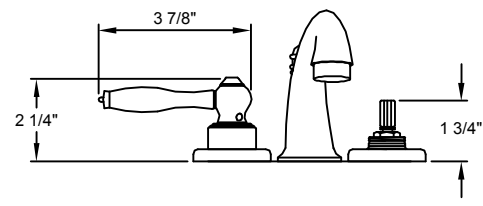

Mini Widespread Specifications

All California Faucets lever and blade handle products are American Disability Act (ADA) compliant.

Meets A112.18.1M
 2.2 GPM/8.3L/Min

#3707

#4807

#3807

#5007

#4107

#5507

#4207

#5707

#4407

#6007

#4707

#6407