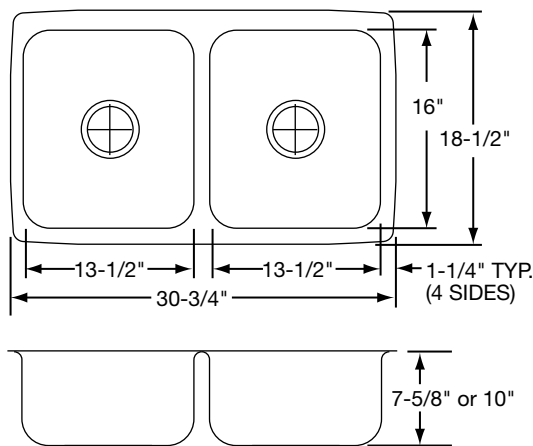

**DESIGN FEATURES**

Bowl Depths: 7-5/8" (ELUH3118), 10" (ELUH311810).  
 Finish: Exposed surfaces are hand blended to a lustrous highlighted satin finish.  
 Underside: Underside of sink is fully protected by heavy duty Sound Guard™ undercoating to prevent condensation and deaden sound.

**OTHER**

Drain Opening: 3-1/2".  
 Note: All Elkay custom design undermount sinks are designed to affix easily to the underside of any solid surface countertop.

Model ELUH3118

**OPTIONAL ACCESSORIES**

Rinsing Baskets: LKRB1611, VB1816 and LKERBSS.  
 Bottom Grid: LKBG1613.  
 Cutting Boards: CB1613, CBR1316 and CBS1316.

Complies with ANSI Standard A112.19.3M.

**SINK DIMENSIONS (INCHES)\***

Model Number	Overall		Inside Left Bowl			Inside Right Bowl			Cutout in Countertop	Ship. Wt. Lbs.
	L	W	L	W	D	L	W	D		
ELUH3118	30 <sup>3</sup> / <sub>4</sub>	18 <sup>1</sup> / <sub>2</sub>	13 <sup>1</sup> / <sub>2</sub>	16	7 <sup>5</sup> / <sub>8</sub>	13 <sup>1</sup> / <sub>2</sub>	16	7 <sup>5</sup> / <sub>8</sub>	See Template**	21
ELUH311810	30 <sup>3</sup> / <sub>4</sub>	18 <sup>1</sup> / <sub>2</sub>	13 <sup>1</sup> / <sub>2</sub>	16	10	13 <sup>1</sup> / <sub>2</sub>	16	10		21

\*Length is left to right. Width is front to back.  
 \*\*Template and countertop mounting clips are packed with every sink.

Model ELUH3118 Illustrated

ALL DIMENSIONS IN INCHES, TO CONVERT TO MILLIMETERS MULTIPLY BY 25.4.