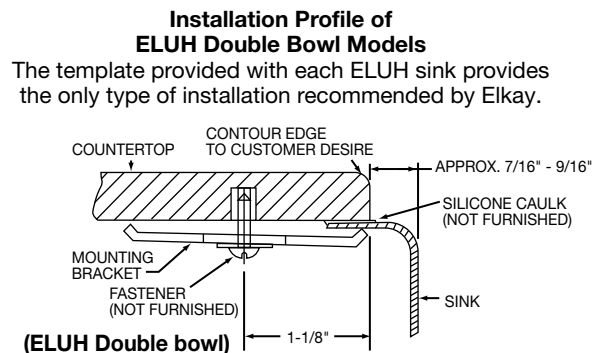

**DESIGN FEATURES**

Bowl Depths: 7-5/8" (ELUH3118), 10" (ELUH311810).  
 Finish: Exposed surfaces are hand blended to a lustrous highlighted satin finish.  
 Underside: Underside of sink is fully protected by heavy duty Sound Guard™ undercoating to prevent condensation and deaden sound.

**OTHER**

Drain Opening: 3-1/2".  
 Note: All Elkay custom design undermount sinks are designed to affix easily to the underside of any solid surface countertop.

Model ELUH3118

**OPTIONAL ACCESSORIES**

Rinsing Baskets: LKRB1611, VB1816 and LKERBSS.  
 Bottom Grid: LKBG1613.  
 Cutting Boards: CB1613, CBR1316 and CBS1316.

Complies with ANSI Standard A112.19.3M.

**SINK DIMENSIONS (INCHES)\***

Model Number	Overall		Inside Left Bowl			Inside Right Bowl			Cutout in Countertop	Ship. Wt. Lbs.
	L	W	L	W	D	L	W	D		
ELUH3118	30 <sup>3</sup> / <sub>4</sub>	18 <sup>1</sup> / <sub>2</sub>	13 <sup>1</sup> / <sub>2</sub>	16	7 <sup>5</sup> / <sub>8</sub>	13 <sup>1</sup> / <sub>2</sub>	16	7 <sup>5</sup> / <sub>8</sub>	See Template**	21
ELUH311810	30 <sup>3</sup> / <sub>4</sub>	18 <sup>1</sup> / <sub>2</sub>	13 <sup>1</sup> / <sub>2</sub>	16	10	13 <sup>1</sup> / <sub>2</sub>	16	10		21

\*Length is left to right. Width is front to back.  
 \*\*Template and countertop mounting clips are packed with every sink.

Model ELUH3118 Illustrated

ALL DIMENSIONS IN INCHES, TO CONVERT TO MILLIMETERS MULTIPLY BY 25.4.