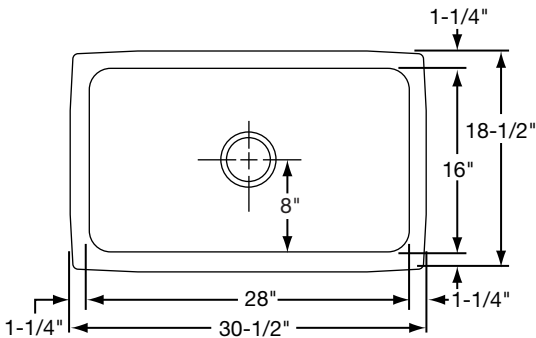

Model ELUH2816 Series