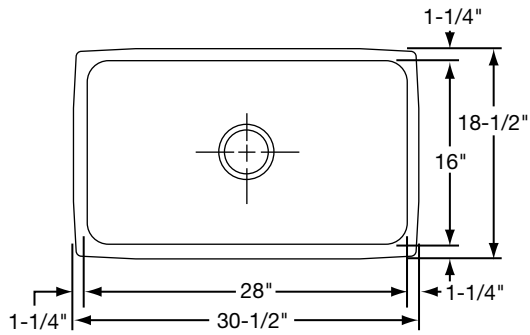

SPECIFICATIONS

Model ELU2816 Series