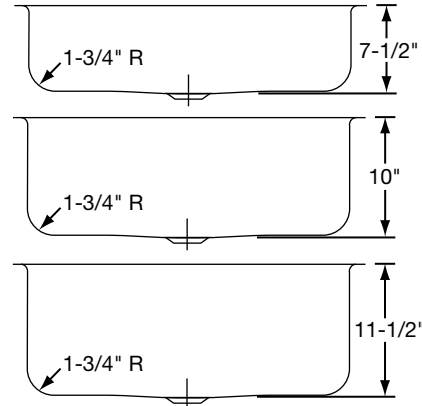

DESIGN FEATURES

Bowl Depth: 7-1/2" (ELU[H]2816), 10" (ELU[H]281610), 11-1/2" (ELU[H]281612).

Finish: Exposed surfaces are hand blended to a lustrous high-lighted satin finish. ELUH models have highlighted inside top bowl radius.

Installation: See illustrated profile on reverse side.

Recommended Sink Base: 36".

OPTIONAL ACCESSORIES

Rinsing Basket: LKERBSS.

SINK DIMENSIONS (INCHES)*

Model Number	Overall		Inside Each Bowl			Cutout in Countertop	Ship. Wt. Lbs.
	L	W	L	W	D		
ELU2816	30 1/2	18 1/2	28	16	7 1/2	See Template**	15 1/4
ELU281610	30 1/2	18 1/2	28	16	10		22 3/4
ELU281612	30 1/2	18 1/2	28	16	11 1/2		23
ELUH2816	30 1/2	18 1/2	28	16	7 1/2		15 1/4
ELUH281610	30 1/2	18 1/2	28	16	10		22 3/4
ELUH281612	30 1/2	18 1/2	28	16	11 1/2		23

*Length is left to right. Width is front to back.

**Template and countertop mounting clips are packed with every sink.

Model ELU2816

ALL DIMENSIONS IN INCHES. TO CONVERT TO MILLIMETERS MULTIPLY BY 25.4.

In keeping with our policy of continuing product improvement, Elkay reserves the right to change product specifications without notice.

SPECIFICATIONS

Model ELU2816 Series

Model ELUH2816 Series

Installation Profile of ELU and ELUH Single Bowl Models

The template provided with each ELU/ELUH sink provides the only type of installation recommended by Elkay.