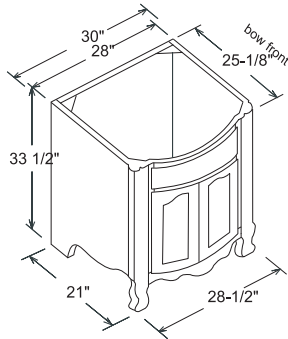

CORNERSTONE

Country French styling, cherry veneers and poplar solids create this warm 'patina' finish. Heavily hand carved mirror.

CORNERSTONE

Cornerstone Vanity			
Item Number	Doors	Drawers	put-out shelf
129-V30	2	0	0

Cornerstone Vanity			
Item Number	Doors	Drawers	put-out shelf
129-V42	2	2	2

Cornerstone Mirror	
Item Number	Size W x H
129-M27	27" x 36"
129-M39	39" x 45"

Items included:

- 30" Vanity
- 42" Vanity
- 27" Mirror
- 39" Mirror
- 36" Tri-View
- 18" Linen Tower-hinge right
- 18" Linen Tower-hinge left
- Granite Vanity Top