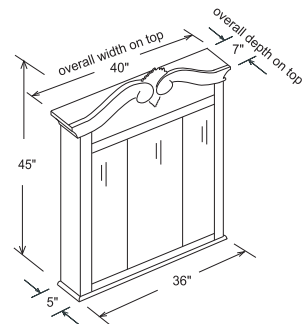

Cornerstone Medicine Cabinet			
Item Number	Doors	Hinge	Shelves
129-TV36	1	right	3