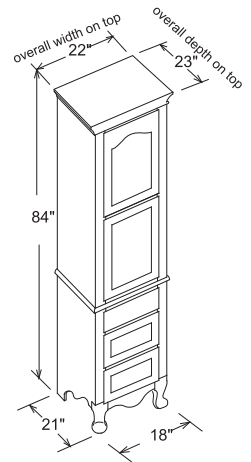

CORNERSTONE

Cornerstone Vanity			
Item Number	Doors	Drawers	put-out shelf
129-V30	2	0	0

Cornerstone Vanity			
Item Number	Doors	Drawers	put-out shelf
129-V42	2	2	2

Cornerstone Mirror	
Item Number	Size W x H
129-M27	27" x 36"
129-M39	39" x 45"

Items included:

- 30" Vanity
- 42" Vanity
- 27" Mirror
- 39" Mirror
- 36" Tri-View
- 18" Linen Tower-hinge right
- 18" Linen Tower-hinge left
- Granite Vanity Top

Specs:

Materials: Poplar solids, cherry veneers.
Finish: Warm patina finish with dust paint highlight.
Side Panels: 3/4" marine grade MDF.
Decorative Hardware: included.
Drawer Glides: full extension ball bearing glides.
Drawer box: 1/2" solids, four sided English dovetail.
Hardware: Antique brass finish
Hinges: fully concealed, self-closing.

Cornerstone Linen Tower			
Item Number	Doors	Drawers	Hinge
129-LT18L	2	3	Left

Cornerstone Linen Tower			
Item Number	Doors	Drawers	Hinge
129-LT18R	2	3	Right

Cornerstone Medicine Cabinet			
Item Number	Doors	Hinge	Shelves
129-TV36	1	right	3