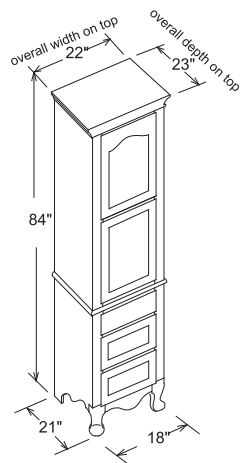

Cornerstone Linen Tower			
Item Number	Doors	Drawers	Hinge
129-LT18L	2	3	Left

Cornerstone Linen Tower			
Item Number	Doors	Drawers	Hinge
129-LT18R	2	3	Right