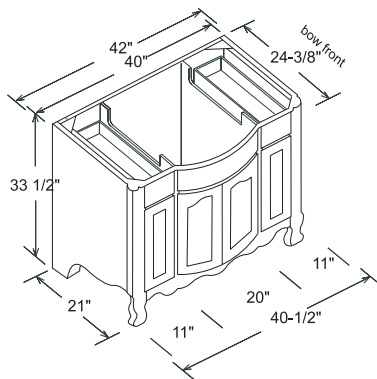

CORNERSTONE

Country French styling, cherry veneers and poplar solids create this warm 'patina' finish. Heavily hand carved mirror.

CORNERSTONE

Cornerstone Vanity			
Item Number	Doors	Drawers	put-out shelf
129-V30	2	0	0

Cornerstone Vanity			
Item Number	Doors	Drawers	put-out shelf
129-V42	2	2	2

Cornerstone Mirror	
Item Number	Size W x H
129-M27	27" x 36"
129-M39	39" x 45"

Items included:

- 30" Vanity
- 42" Vanity
- 27" Mirror
- 39" Mirror
- 36" Tri-View
- 18" Linen Tower-hinge right
- 18" Linen Tower-hinge left
- Granite Vanity Top