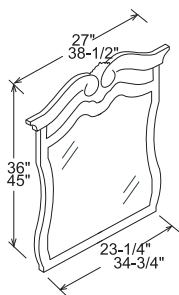

CORNERSTONE

Country French styling, cherry veneers and poplar solids create this warm 'patina' finish. Heavily hand carved mirror.

CORNERSTONE

Cornerstone Vanity			
Item Number	Doors	Drawers	put-out shelf
129-V30	2	0	0

Cornerstone Vanity			
Item Number	Doors	Drawers	put-out shelf
129-V42	2	2	2

Cornerstone Mirror	
Item Number	Size W x H
129-M27	27" x 36"
129-M39	39" x 45"

Items included:

- 30" Vanity
- 42" Vanity
- 27" Mirror
- 39" Mirror
- 36" Tri-View
- 18" Linen Tower-hinge right
- 18" Linen Tower-hinge left
- Granite Vanity Top