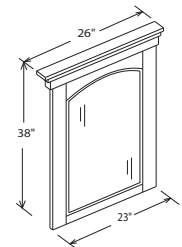

Verona Ceramic Tops			
Item Number	Color	Faucet drilled	Size
101-2617W8	White	8" spread	25-3/4" w x 17" d
101-2617B8	Biscuit	8" spread	25-3/4" w x 17" d
101-3019W8	White	8" spread	29-3/8" w x 19" d
101-3019B8	Biscuit	8" spread	29-3/8" w x 19" d

Shaker & Shaker II Mirror		
Item Number	Size W x H	Finish
125-06L	26" x 38"	Cherry
185-06L	26" x 38"	White