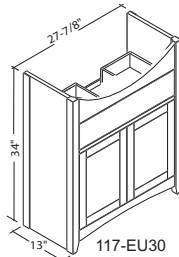

EUROTOP

Space efficiency, is the perfect solution for smaller areas need plenty storage function, elegant ceramic tops in two sizes

EUROTOP

117-EU26

117-EU30

American Themes Eurotop Vanity			
Item Number	Doors	Drawers	Finish
117-EU26	2	1	Red oak
117-EU30	2	1	Red oak

125-EU26

185-EU30

Shaker & Shaker II Eurotop Vanity			
Item Number	Doors	Drawers	Finish
125-EU26	2	1	Cherry
185-EU26	2	1	White
125-EU30	2	1	Cherry
185-EU30	2	1	White

American Themes Mirror		
Item Number	Size W x H	Finish
117-M24	24" x 37"	Red oak

Verona Ceramic Tops			
Item Number	Color	Faucet drilled	Size
101-2617W8	White	8" spread	25-3/4" w x 17" d
101-2617B8	Biscuit	8" spread	25-3/4" w x 17" d
101-3019W8	White	8" spread	29-3/8" w x 19" d
101-3019B8	Biscuit	8" spread	29-3/8" w x 19" d

Shaker & Shaker II Mirror		
Item Number	Size W x H	Finish
125-06L	26" x 38"	Cherry
185-06L	26" x 38"	White