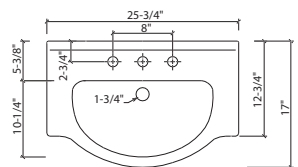

Verona Ceramic Tops			
Item Number	Color	Faucet drilled	Size
101-2617W8	White	8" spread	25-3/4" w x 17" d
101-2617B8	Biscuit	8" spread	25-3/4" w x 17" d
101-3019W8	White	8" spread	29-3/8" w x 19" d
101-3019B8	Biscuit	8" spread	29-3/8" w x 19" d

Shaker & Shaker II Mirror		
Item Number	Size W x H	Finish
125-06L	26" x 38"	Cherry
185-06L	26" x 38"	White