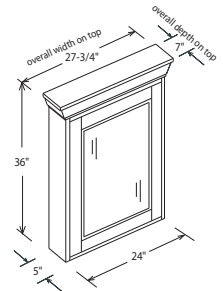

American Themes Medicine Cabinet				
Item Number	Doors	Finish	Shelves	Hinges
117-MC24	1	Red oak	3	Right