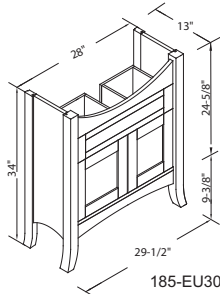

EUROTOP

Space efficiency, is the perfect solution for smaller areas need plenty storage function, elegant ceramic tops in two sizes

EUROTOP

117-EU26

117-EU30

American Themes Eurotop Vanity			
Item Number	Doors	Drawers	Finish
117-EU26	2	1	Red oak
117-EU30	2	1	Red oak

125-EU26

185-EU30

Shaker & Shaker II Eurotop Vanity			
Item Number	Doors	Drawers	Finish
125-EU26	2	1	Cherry
185-EU26	2	1	White
125-EU30	2	1	Cherry
185-EU30	2	1	White

American Themes Mirror		
Item Number	Size W x H	Finish
117-M24	24" x 37"	Red oak

Verona Ceramic Tops			
Item Number	Color	Faucet drilled	Size
101-2617W8	White	8" spread	25-3/4" w x 17" d
101-2617B8	Biscuit	8" spread	25-3/4" w x 17" d
101-3019W8	White	8" spread	29-3/8" w x 19" d
101-3019B8	Biscuit	8" spread	29-3/8" w x 19" d

Shaker & Shaker II Mirror		
Item Number	Size W x H	Finish
125-06L	26" x 38"	Cherry
185-06L	26" x 38"	White