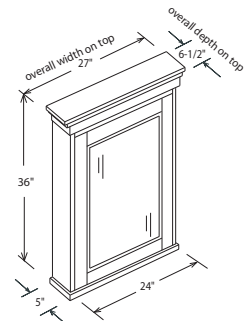

Shaker & Shaker II Medicine Cabinet				
Item Number	Doors	Finish	Shelves	Hinges
125-MC24	1	Cherry	3	Right
185-MC24	1	White	3	Right