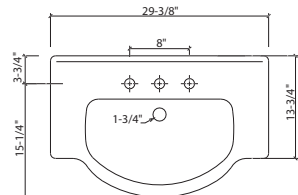

125-EU26

185-EU30

Shaker & Shaker II Eurotop Vanity			
Item Number	Doors	Drawers	Finish
125-EU26	2	1	Cherry
185-EU26	2	1	White
125-EU30	2	1	Cherry
185-EU30	2	1	White

American Themes Mirror		
Item Number	Size W x H	Finish
117-M24	24" x 37"	Red oak

Hinges: Fully concealed, self closing.

Hardware: Shaker (#125) & Shaker II (#185) satin nickel finish.
 American Themes (#117) antique black finish.

Decorated Hardware: included

American Themes

- Items included:
- 26" Eurotop Vanity
 - 30" Eurotop Vanity
 - 24" Mirror
 - 24" Medicine Cabinet
 - 26" Ceramic Top
 - 30" Ceramic Top

Verona Ceramic Tops			
Item Number	Color	Faucet drilled	Size
101-2617W8	White	8" spread	25-3/4" w x 17" d
101-2617B8	Biscuit	8" spread	25-3/4" w x 17" d
101-3019W8	White	8" spread	29-3/8" w x 19" d
101-3019B8	Biscuit	8" spread	29-3/8" w x 19" d

Shaker & Shaker II Mirror		
Item Number	Size W x H	Finish
125-06L	26" x 38"	Cherry
185-06L	26" x 38"	White