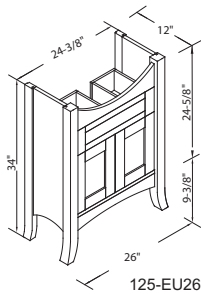

EUROTOP

Space efficiency, is the perfect solution for smaller areas need plenty storage function, elegant ceramic tops in two sizes

EUROTOP

117-EU26

117-EU30

American Themes Eurotop Vanity			
Item Number	Doors	Drawers	Finish
117-EU26	2	1	Red oak
117-EU30	2	1	Red oak

125-EU26

185-EU30

Shaker & Shaker II Eurotop Vanity			
Item Number	Doors	Drawers	Finish
125-EU26	2	1	Cherry
185-EU26	2	1	White
125-EU30	2	1	Cherry
185-EU30	2	1	White

American Themes Mirror		
Item Number	Size W x H	Finish
117-M24	24" x 37"	Red oak

Verona Ceramic Tops			
Item Number	Color	Faucet drilled	Size
101-2617W8	White	8" spread	25-3/4" w x 17" d
101-2617B8	Biscuit	8" spread	25-3/4" w x 17" d
101-3019W8	White	8" spread	29-3/8" w x 19" d
101-3019B8	Biscuit	8" spread	29-3/8" w x 19" d

Shaker & Shaker II Mirror		
Item Number	Size W x H	Finish
125-06L	26" x 38"	Cherry
185-06L	26" x 38"	White