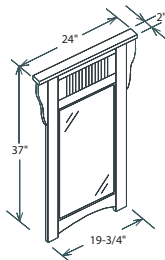

125-EU26

185-EU30

Shaker & Shaker II Eurotop Vanity			
Item Number	Doors	Drawers	Finish
125-EU26	2	1	Cherry
185-EU26	2	1	White
125-EU30	2	1	Cherry
185-EU30	2	1	White

American Themes Mirror		
Item Number	Size W x H	Finish
117-M24	24" x 37"	Red oak

Verona Ceramic Tops			
Item Number	Color	Faucet drilled	Size
101-2617W8	White	8" spread	25-3/4" w x 17" d
101-2617B8	Biscuit	8" spread	25-3/4" w x 17" d
101-3019W8	White	8" spread	29-3/8" w x 19" d
101-3019B8	Biscuit	8" spread	29-3/8" w x 19" d

Shaker & Shaker II Mirror		
Item Number	Size W x H	Finish
125-06L	26" x 38"	Cherry
185-06L	26" x 38"	White