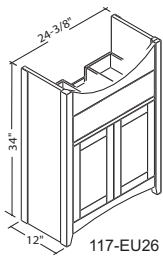

EUROTOP

Space efficiency, is the perfect solution for smaller areas need plenty storage function, elegant ceramic tops in two sizes

EUROTOP

117-EU26

117-EU30

American Themes Eurotop Vanity			
Item Number	Doors	Drawers	Finish
117-EU26	2	1	Red oak
117-EU30	2	1	Red oak

125-EU26

185-EU30

Shaker & Shaker II Eurotop Vanity			
Item Number	Doors	Drawers	Finish
125-EU26	2	1	Cherry
185-EU26	2	1	White
125-EU30	2	1	Cherry
185-EU30	2	1	White

American Themes Mirror		
Item Number	Size W x H	Finish
117-M24	24" x 37"	Red oak

Verona Ceramic Tops			
Item Number	Color	Faucet drilled	Size
101-2617W8	White	8" spread	25-3/4" w x 17" d
101-2617B8	Biscuit	8" spread	25-3/4" w x 17" d
101-3019W8	White	8" spread	29-3/8" w x 19" d
101-3019B8	Biscuit	8" spread	29-3/8" w x 19" d

Shaker & Shaker II Mirror		
Item Number	Size W x H	Finish
125-06L	26" x 38"	Cherry
185-06L	26" x 38"	White