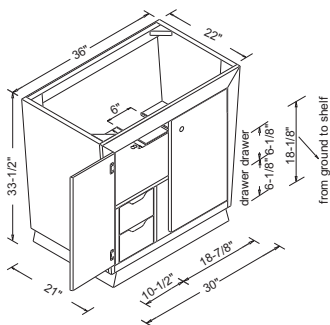

# TRIBECA

Tribeca Vessel Sink Stand				
Item Number	Doors	Drawers	Shelves	Hinges
128-VS24R	1	1	1	right

- Items included:
- 24" Vessel Sink Stand
  - 36" Vanity
  - 26" Mirror
  - 30" Mirror
  - 18" Linen Tower-hinge right
  - 18" Linen Tower-hinge left
  - 16" Round Vessel Sink Bowl Granite Vanity top

Specs:

Material: African Ebony veneers and hardwood, MDF  
 Finish: Double espresso finish  
 Side Panels: 3/4" marine grade MDF  
 Drawer Glides: full extension ball bearing glides  
 Drawer box: 1/2" solids, four sided English dovetail  
 Hinges: Fully concealed, self closing  
 Hardware: Satin nickel finish  
 Decorated Hardware: included

Tribeca Linen Tower				
Item Number	Mirror/Doors	Drawers	Shelves	Hinges
128-LT18R	1	4	2	right
128-LT18L	1	4	2	left

Tribeca Vanity			
Item Number	Doors	Drawers	Shelves
128-V36	2	2	1

Tribeca Mirror		
Item Number	Size W x H	Beveled Edge
128-M26	26" diameter	3/4" beveled
128-M30	30" diameter	3/4" beveled