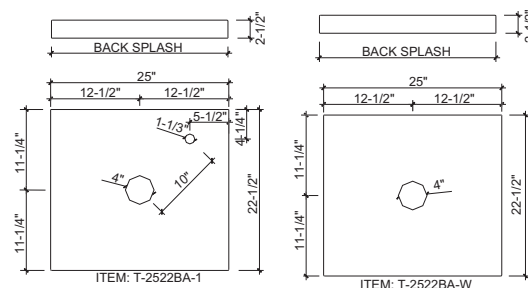

# TRIBECA

Tribeca Vessel Sink Stand				
Item Number	Doors	Drawers	Shelves	Hinges
128-VS24R	1	1	1	right

- Items included:
- 24" Vessel Sink Stand
  - 36" Vanity
  - 26" Mirror
  - 30" Mirror
  - 18" Linen Tower-hinge right
  - 18" Linen Tower-hinge left
  - 16" Round Vessel Sink Bowl Granite Vanity top

Specs:

Material: African Ebony veneers and hardwood, MDF  
 Finish: Double espresso finish  
 Side Panels: 3/4" marine grade MDF  
 Drawer Glides: full extension ball bearing glides  
 Drawer box: 1/2" solids, four sided English dovetail  
 Hinges: Fully concealed, self closing  
 Hardware: Satin nickel finish  
 Decorated Hardware: included

Tribeca Linen Tower				
Item Number	Mirror/Doors	Drawers	Shelves	Hinges
128-LT18R	1	4	2	right
128-LT18L	1	4	2	left

Tribeca Vanity			
Item Number	Doors	Drawers	Shelves
128-V36	2	2	1

Tribeca Mirror		
Item Number	Size W x H	Beveled Edge
128-M26	26" diameter	3/4" beveled
128-M30	30" diameter	3/4" beveled

16" Round Vessel Sink Bowl			
Item Number	Stone	Finish	Size
S-1606WC	White Carrera	Honed	16" dia x 6"h
S-1606BB	Baltic Brown	Polished	16" dia x 6"h

Black Absolute Granite Vanity Tops			
Item Number	Fit faucet type	Fit sink type	Edge
T-2522BA-1	Deck mount single hole	Vessel sink	Eased edge
T-2522BA-W	Wall mount	Vessel sink	Eased edge
T-3722BA-Z	8" Spread	Undermount sink	Eased edge