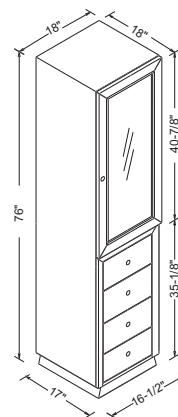

# TRIBECA

Tribeca Vessel Sink Stand				
Item Number	Doors	Drawers	Shelves	Hinges
128-VS24R	1	1	1	right

- Items included:
- 24" Vessel Sink Stand
  - 36" Vanity
  - 26" Mirror
  - 30" Mirror
  - 18" Linen Tower-hinge right
  - 18" Linen Tower-hinge left
  - 16" Round Vessel Sink Bowl Granite Vanity top

Specs:

Material: African Ebony veneers and hardwood, MDF  
 Finish: Double espresso finish  
 Side Panels: 3/4" marine grade MDF  
 Drawer Glides: full extension ball bearing glides  
 Drawer box: 1/2" solids, four sided English dovetail  
 Hinges: Fully concealed, self closing  
 Hardware: Satin nickel finish  
 Decorated Hardware: included

Tribeca Linen Tower				
Item Number	Mirror/Doors	Drawers	Shelves	Hinges
128-LT18R	1	4	2	right
128-LT18L	1	4	2	left

Tribeca Vanity			
Item Number	Doors	Drawers	Shelves
128-V36	2	2	1

Tribeca Mirror		
Item Number	Size W x H	Beveled Edge
128-M26	26" diameter	3/4" beveled
128-M30	30" diameter	3/4" beveled

16" Round Vessel Sink Bowl			
Item Number	Stone	Finish	Size
S-1606WC	White Carrera	Honed	16" dia x 6"h
S-1606BB	Baltic Brown	Polished	16" dia x 6"h

Black Absolute Granite Vanity Tops			
Item Number	Fit faucet type	Fit sink type	Edge
T-2522BA-1	Deck mount single hole	Vessel sink	Eased edge
T-2522BA-W	Wall mount	Vessel sink	Eased edge
T-3722BA-Z	8" Spread	Undermount sink	Eased edge