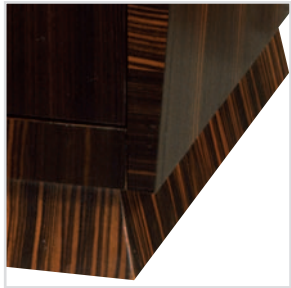

# TRIBECA

From the romantic styling of the Art Deco period in Paris, Tribeca uses exotic ebony veneers, nickel plated knobs, an unique canted plinth base and flared sides to add “panache” to the room it graces. Sized for small spaces---it is equally at home as the focal point in a larger bath or powder room.

# TRIBECA

Tribeca Vessel Sink Stand				
Item Number	Doors	Drawers	Shelves	Hinges
128-VS24R	1	1	1	right

- Items included:
- 24" Vessel Sink Stand
  - 36" Vanity
  - 26" Mirror
  - 30" Mirror
  - 18" Linen Tower-hinge right
  - 18" Linen Tower-hinge left
  - 16" Round Vessel Sink Bowl Granite Vanity top

Specs:

Material: African Ebony veneers and hardwood, MDF  
 Finish: Double espresso finish  
 Side Panels: 3/4" marine grade MDF  
 Drawer Glides: full extension ball bearing glides  
 Drawer box: 1/2" solids, four sided English dovetail  
 Hinges: Fully concealed, self closing  
 Hardware: Satin nickel finish  
 Decorated Hardware: included

Tribeca Linen Tower				
Item Number	Mirror/Doors	Drawers	Shelves	Hinges
128-LT18R	1	4	2	right
128-LT18L	1	4	2	left

Tribeca Vanity			
Item Number	Doors	Drawers	Shelves
128-V36	2	2	1

Tribeca Mirror		
Item Number	Size W x H	Beveled Edge
128-M26	26" diameter	3/4" beveled
128-M30	30" diameter	3/4" beveled