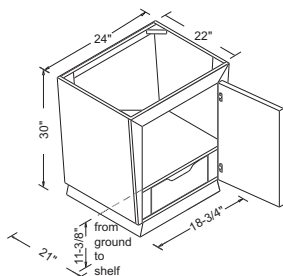

# TRIBECA

Tribeca Vessel Sink Stand				
Item Number	Doors	Drawers	Shelves	Hinges
128-VS24R	1	1	1	right

- Items included:
- 24" Vessel Sink Stand
  - 36" Vanity
  - 26" Mirror
  - 30" Mirror
  - 18" Linen Tower-hinge right
  - 18" Linen Tower-hinge left
  - 16" Round Vessel Sink Bowl Granite Vanity top

Tribeca Linen Tower				
Item Number	Mirror/Doors	Drawers	Shelves	Hinges
128-LT18R	1	4	2	right
128-LT18L	1	4	2	left

Tribeca Vanity			
Item Number	Doors	Drawers	Shelves
128-V36	2	2	1

Tribeca Mirror		
Item Number	Size W x H	Beveled Edge
128-M26	26" diameter	3/4" beveled
128-M30	30" diameter	3/4" beveled

16" Round Vessel Sink Bowl			
Item Number	Stone	Finish	Size
S-1606WC	White Carrera	Honed	16" dia x 6"h
S-1606BB	Baltic Brown	Polished	16" dia x 6"h

Black Absolute Granite Vanity Tops			
Item Number	Fit faucet type	Fit sink type	Edge
T-2522BA-1	Deck mount single hole	Vessel sink	Eased edge
T-2522BA-W	Wall mount	Vessel sink	Eased edge
T-3722BA-Z	8" Spread	Undermount sink	Eased edge