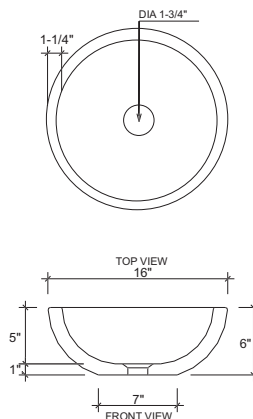

# TRIBECA

Tribeca Vessel Sink Stand				
Item Number	Doors	Drawers	Shelves	Hinges
128-VS24R	1	1	1	right

- Items included:
- 24" Vessel Sink Stand
  - 36" Vanity
  - 26" Mirror
  - 30" Mirror
  - 18" Linen Tower-hinge right
  - 18" Linen Tower-hinge left
  - 16" Round Vessel Sink Bowl Granite Vanity top

Specs:

Material: African Ebony veneers and hardwood, MDF  
 Finish: Double espresso finish  
 Side Panels: 3/4" marine grade MDF  
 Drawer Glides: full extension ball bearing glides  
 Drawer box: 1/2" solids, four sided English dovetail  
 Hinges: Fully concealed, self closing  
 Hardware: Satin nickel finish  
 Decorated Hardware: included

Tribeca Linen Tower				
Item Number	Mirror/Doors	Drawers	Shelves	Hinges
128-LT18R	1	4	2	right
128-LT18L	1	4	2	left

Tribeca Vanity			
Item Number	Doors	Drawers	Shelves
128-V36	2	2	1

Tribeca Mirror		
Item Number	Size W x H	Beveled Edge
128-M26	26" diameter	3/4" beveled
128-M30	30" diameter	3/4" beveled

16" Round Vessel Sink Bowl			
Item Number	Stone	Finish	Size
S-1606WC	White Carrera	Honed	16" dia x 6"h
S-1606BB	Baltic Brown	Polished	16" dia x 6"h

Black Absolute Granite Vanity Tops			
Item Number	Fit faucet type	Fit sink type	Edge
T-2522BA-1	Deck mount single hole	Vessel sink	Eased edge
T-2522BA-W	Wall mount	Vessel sink	Eased edge
T-3722BA-Z	8" Spread	Undermount sink	Eased edge