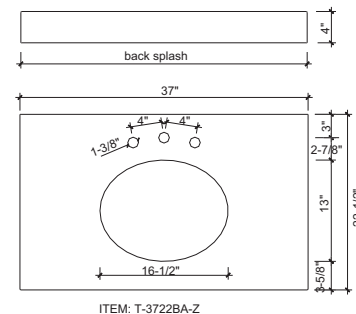

# TRIBECA

Tribeca Vessel Sink Stand				
Item Number	Doors	Drawers	Shelves	Hinges
128-VS24R	1	1	1	right

- Items included:
- 24" Vessel Sink Stand
  - 36" Vanity
  - 26" Mirror
  - 30" Mirror
  - 18" Linen Tower-hinge right
  - 18" Linen Tower-hinge left
  - 16" Round Vessel Sink Bowl Granite Vanity top

Specs:

Material: African Ebony veneers and hardwood, MDF  
 Finish: Double espresso finish  
 Side Panels: 3/4" marine grade MDF  
 Drawer Glides: full extension ball bearing glides  
 Drawer box: 1/2" solids, four sided English dovetail  
 Hinges: Fully concealed, self closing  
 Hardware: Satin nickel finish  
 Decorated Hardware: included

Tribeca Linen Tower				
Item Number	Mirror/Doors	Drawers	Shelves	Hinges
128-LT18R	1	4	2	right
128-LT18L	1	4	2	left

Tribeca Vanity			
Item Number	Doors	Drawers	Shelves
128-V36	2	2	1

Tribeca Mirror		
Item Number	Size W x H	Beveled Edge
128-M26	26" diameter	3/4" beveled
128-M30	30" diameter	3/4" beveled

16" Round Vessel Sink Bowl			
Item Number	Stone	Finish	Size
S-1606WC	White Carrera	Honed	16" dia x 6"h
S-1606BB	Baltic Brown	Polished	16" dia x 6"h

Black Absolute Granite Vanity Tops			
Item Number	Fit faucet type	Fit sink type	Edge
T-2522BA-1	Deck mount single hole	Vessel sink	Eased edge
T-2522BA-W	Wall mount	Vessel sink	Eased edge
T-3722BA-Z	8" Spread	Undermount sink	Eased edge