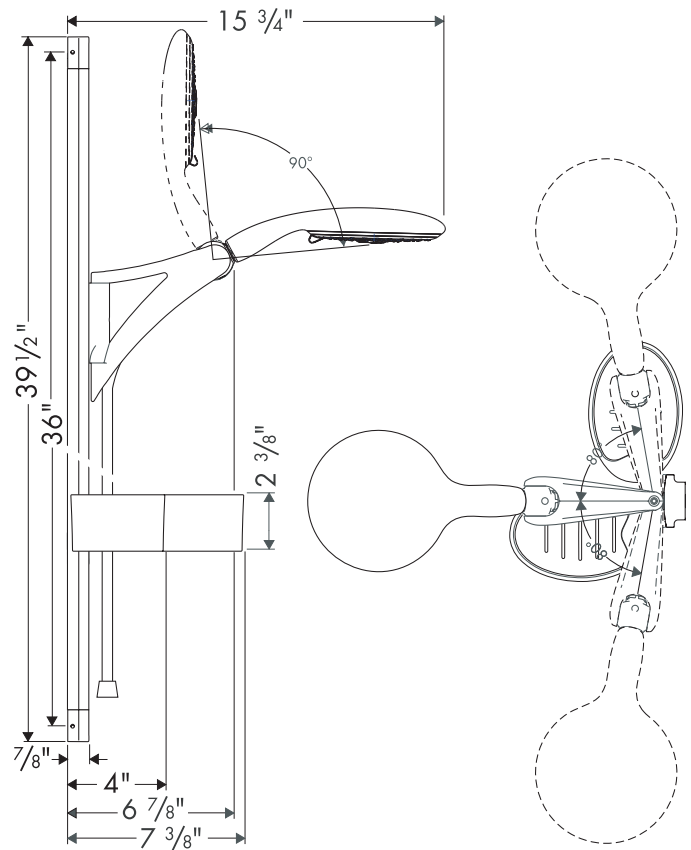

Raindance 36" Wallbar Set 27874XX0

Available in Chrome (00), Brushed Nickel (82)

Product Specification

Includes Raindance E 150 AIR 3-Jet handshower

AIR injection technology

3 spray modes: Rain AIR, Balance AIR, Whirl AIR

Rubit™ cleaning system

flow rate 2.5 gpm

Aluminum profile

Slider pivots left and right, angle adjustable

63" Techniflex hose

ADA compliant

Available accessories:

Corner mounting kit