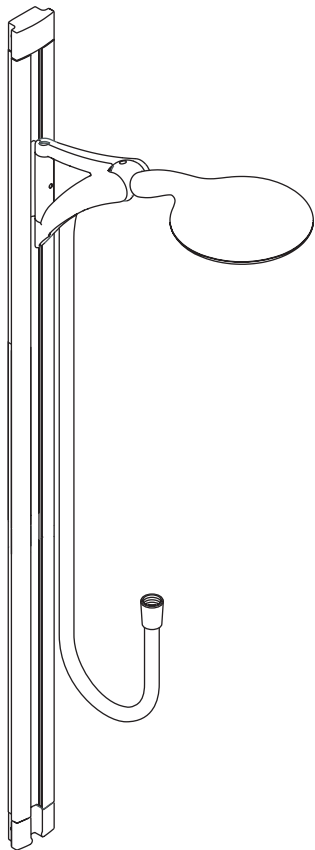

Raindance 36" Wallbar Set 27874XX0

Available in Chrome (00), Brushed Nickel (82)

Product Specification

Includes Raindance E 150 AIR 3-Jet handshower

AIR injection technology

3 spray modes: Rain AIR, Balance AIR, Whirl AIR

Rubit™ cleaning system

flow rate 2.5 gpm

Aluminum profile

Slider pivots left and right, angle adjustable

63" Techniflex hose

ADA compliant

Available accessories:

Corner mounting kit

28696000

Tile spacer

28697XX0

Raindance Cassetta Soap Dish

28698000

hansgrohe