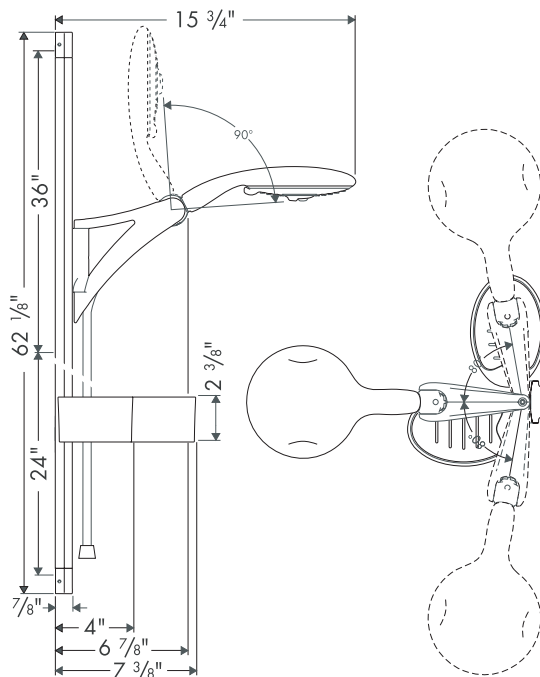

Raindance 60" Wallbar Set

27875000

Available in Chrome

Product Specification

Includes Raindance handshower

Rubit™ cleaning system

5 spray modes: soft "rain" spray, whirl massage, 3 combinations of both
2.5 gpm

Aluminum profile

Slider pivots left and right, angle adjustable

63" Techniflex hose

Raindance Cassetta double soap dish

ADA compliant

Available accessories:

Corner mounting kit 28696000

Tile spacer 28697000