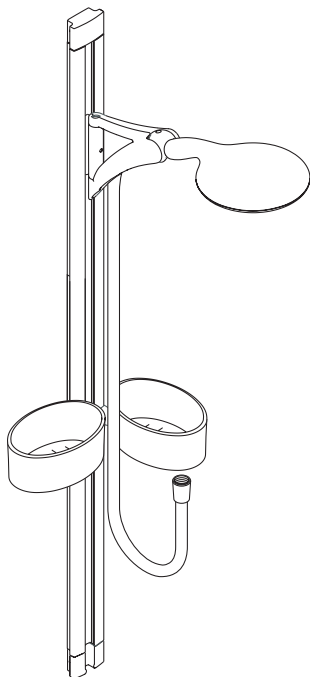

Raindance 60" Wallbar Set

27875000

Available in Chrome

Product Specification

Includes Raindance handshower

Rubit™ cleaning system

5 spray modes: soft "rain" spray, whirl massage, 3 combinations of both
2.5 gpm

Aluminum profile

Slider pivots left and right, angle adjustable

63" Techniflex hose

Raindance Cassetta double soap dish

ADA compliant

Available accessories:

Corner mounting kit 28696000

Tile spacer 28697000