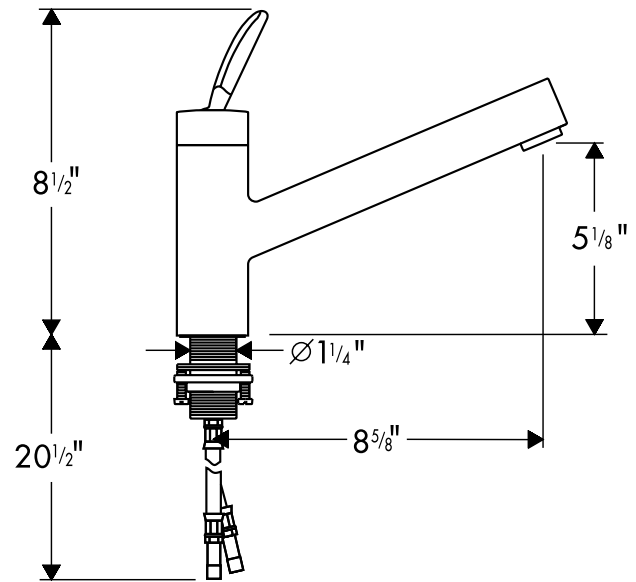

Philippe Starck Single Lever Kitchen Mixer 10800001

Available in chrome

Product Specification

Hole size in mounting surface	Minimum 1-1/4"	Maximum 1-3/8"
Maximum mounting surface depth	2-1/2"	
Flow rate	2.2 GPM	
Maximum incoming water pressure	145 PSI	
Recommended incoming water pressure	22 - 72.5 PSI	
Recommended incoming water temp	120° - 140° F*	
Ceramic cartridge		
Spout swivels 360°		
ADA compliant		