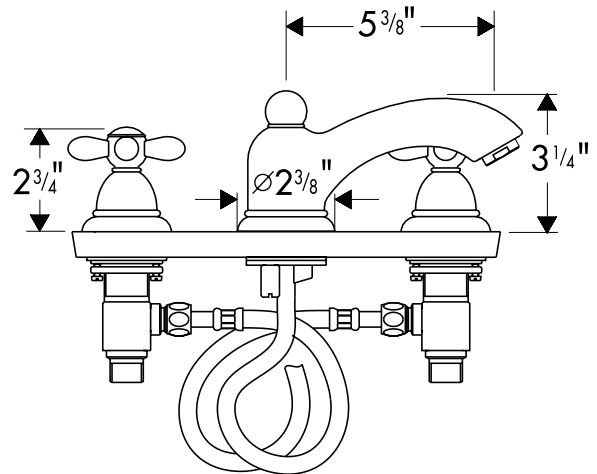

Carlton Widespread Lavatory Set

17133XX1 Cross Handles

17135XX1 Lever Handles

Available in Chrome (00), Chrome/Gold (09), Brushed Nickel (82), Polished Brass (93), and Brushed Nickel/Polished Brass (97)

Product Specification

Hole Size in mounting surface	Valve	1-1/4"
	Spout	1-1/2"
Maximum mounting surface depth		2-3/8"
Flow Rate		2.2 GPM
Maximum Operating Pressure		145 PSI
Recommended Operating Pressure		22 - 72.5 PSI
Recommended Hot Water Temp		120° - 140° F*
Ceramic valve cartridges		