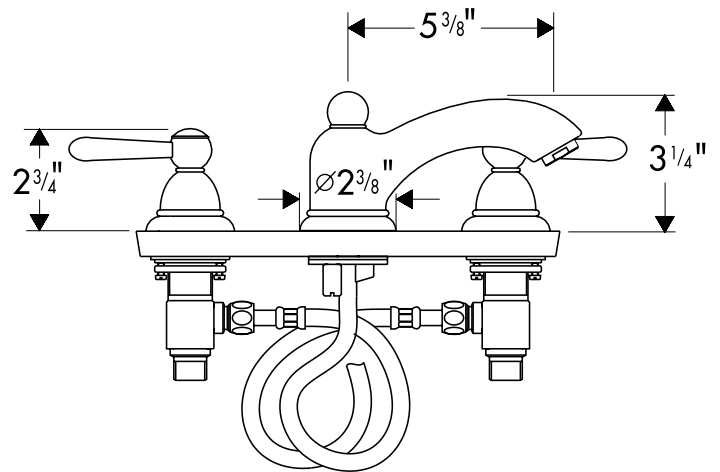

Carlton Widespread Lavatory Set

17133XX1 Cross Handles

17135XX1 Lever Handles

Available in Chrome (00), Chrome/Gold (09), Brushed Nickel (82), Polished Brass (93), and Brushed Nickel/Polished Brass (97)

Product Specification

Hole Size in mounting surface	Valve	1-1/4"
	Spout	1-1/2"
Maximum mounting surface depth		2-3/8"
Flow Rate		2.2 GPM
Maximum Operating Pressure		145 PSI
Recommended Operating Pressure		22 - 72.5 PSI
Recommended Hot Water Temp		120° - 140° F*
Ceramic valve cartridges		