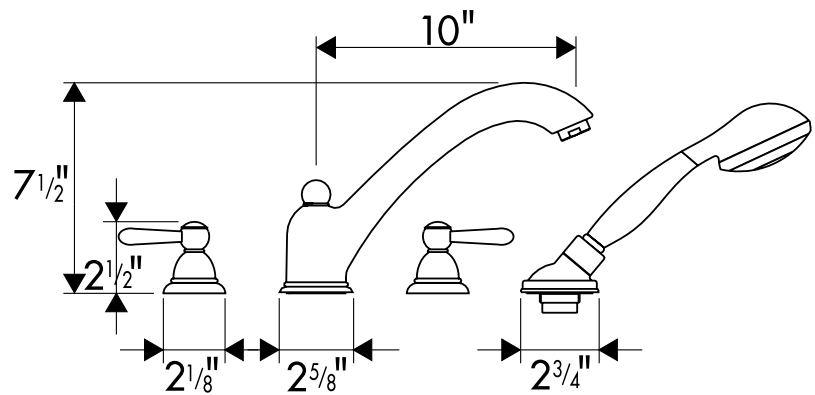

Carlton 4-Hole Roman Tub Trim 17455XX1

Available in Chrome (00), Chrome/Gold (09), Brushed Nickel (82), Polished Brass (93), and
Brushed Nickel/Polished Brass (97)

Product Specification

Requires 4-hole roman tub rough-in 13444181

Backflow preventer cartridge included with trim kit

Includes Carlton two-function handshower – normal and soft spray modes, 2.5 gpm

Handshower incorporates Rublt!™ and QuickClean!™ self-cleaning systems

When installed using the template included with the rough, the handshower will pull out approximately 39".

AXOR[®]