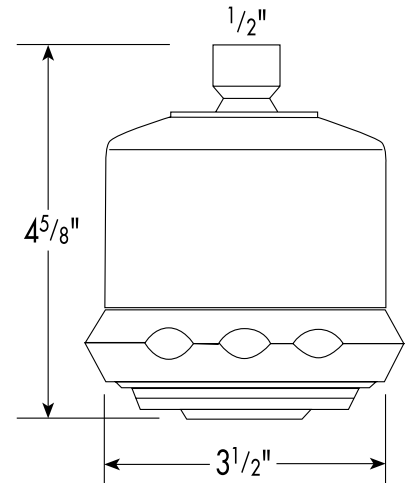

Clubmaster™ Showerhead 28496

Available in chrome, chrome/gold, white, steel, satinox, brushed nickel, satin chrome, polished brass, brushed nickel/polished brass, and gold

Product Specification

Three spray modes: full shower (72 channels), soft aerated, and pulsating massage
Quick-clean™ self cleaning system - clears mineral deposits from shower spray channels automatically when spray modes are changed

Solid brass shell

Includes decorative rubber boot

2.5 gpm