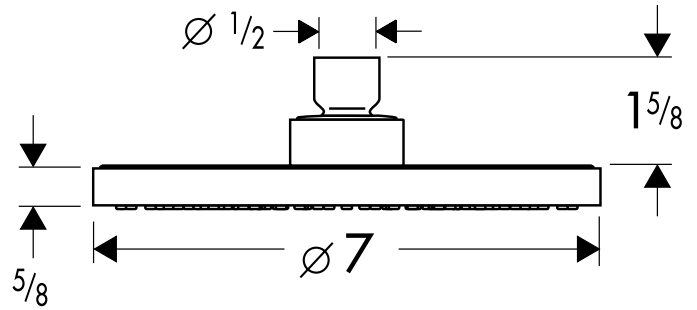

# Terrano™ Showerhead 28485XX1

# Terrano™ Showerarm 27448XX1

Available in Chrome (00) and Satinox (81)

## Product Specification

Showerhead flow rate 2.5 GPM

105 spray channels

Rubit™ cleaning system

Showerhead can be used with 27448XX1 shower arm or can be ceiling mounted.

Showerarm requires 1/2" male threaded pipe fitting, extending 3/8" from the surface of finished wall.