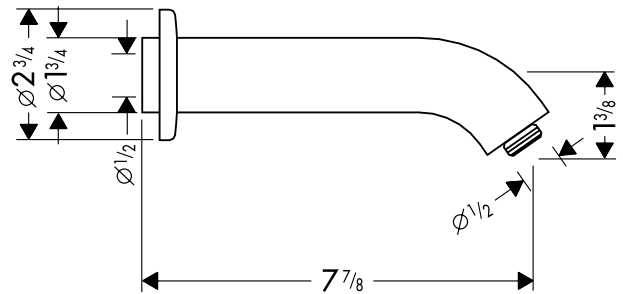

# Terrano™ Showerhead 28485XX1

# Terrano™ Showerarm 27448XX1

Available in Chrome (00) and Satinox (81)

## Product Specification

Showerhead flow rate 2.5 GPM

105 spray channels

Rubit™ cleaning system

Showerhead can be used with 27448XX1 shower arm or can be ceiling mounted.

Showerarm requires 1/2" male threaded pipe fitting, extending 3/8" from the surface of finished wall.