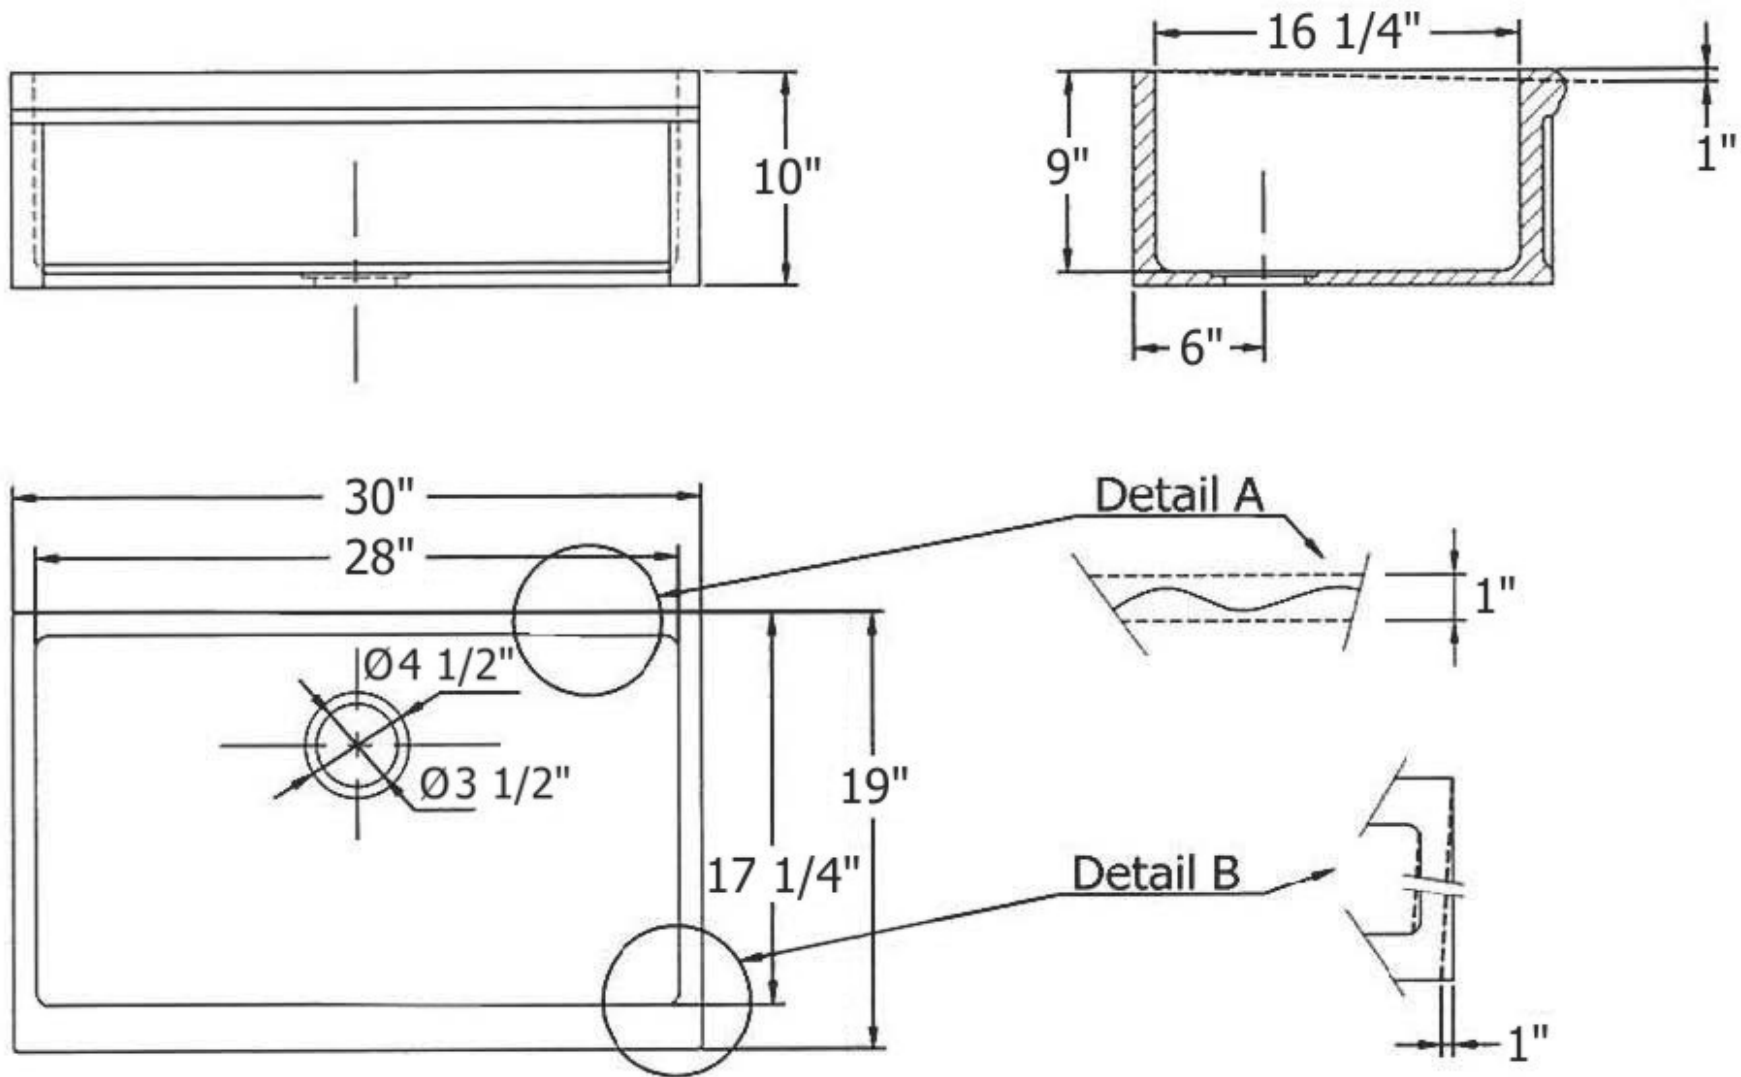

4603 - Fireclay Farmhouse Sink

*Due to the nature of fireclay, variations of up to 1/4" can occur in size. Cabinet & Countertop should be cut to actual sinks's measurements.