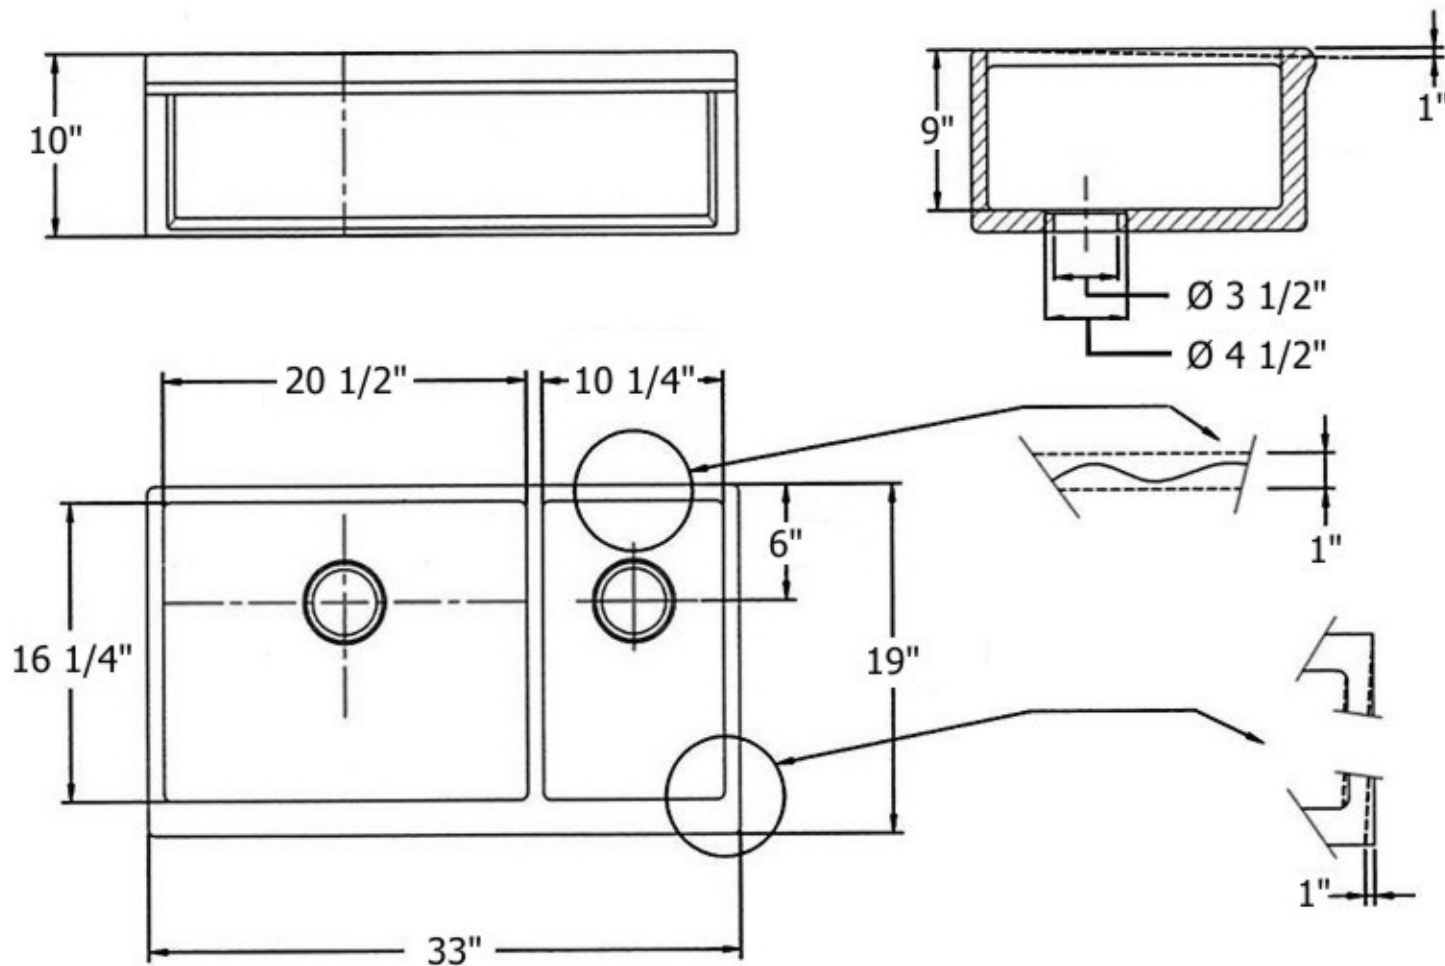

4613 - Fireclay Double Farmhouse Sink

*Due to the nature of fireclay, variations of up to 1/4" can occur in size. Cabinet & Countertop should be cut to actual sinks's measurements.