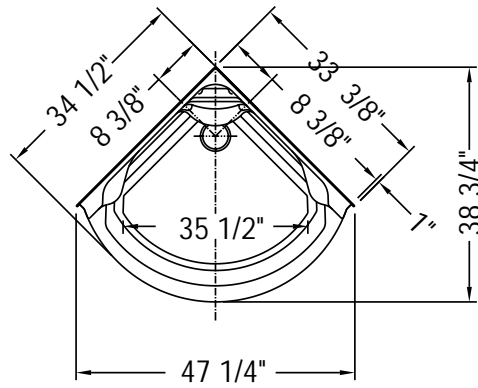

### 100134

MAAX IES 1/2 positioning

### 100135

All dimensions are approximate and subject to change without any prior notice. Please refer to installation guide before installing the unit.