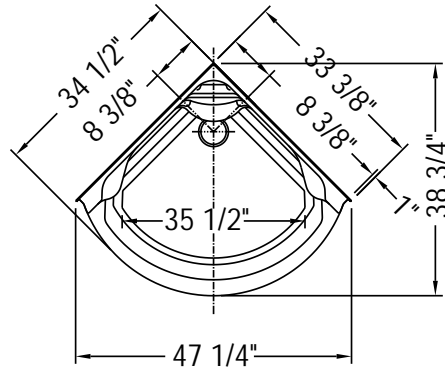

### 100134

MAAX IES 1/2 positioning

### 100135

All dimensions are approximate and subject to change without any prior notice. Please refer to installation guide before installing the unit.