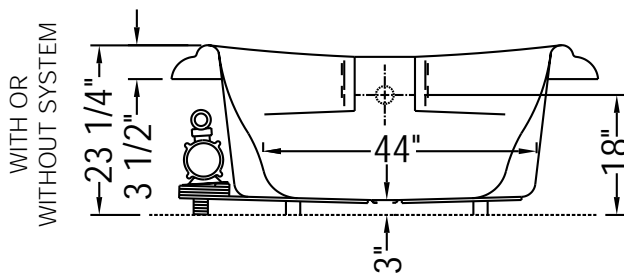

Calla™

101059

100075

101058

- (A) : Standard pump positioning
- (P) : Indicates optional grab bar positioning
- (▲) : Indicates whirlpool jets positioning
- (●) : Indicates air jets positioning
- (△) : Indicates suction positioning

All dimensions are approximate and subject to change without any prior notice. Please refer to installation guide before installing the unit.

Bathtub base includes anti-vibration Neutra-Phone™ leg supports (not shown).