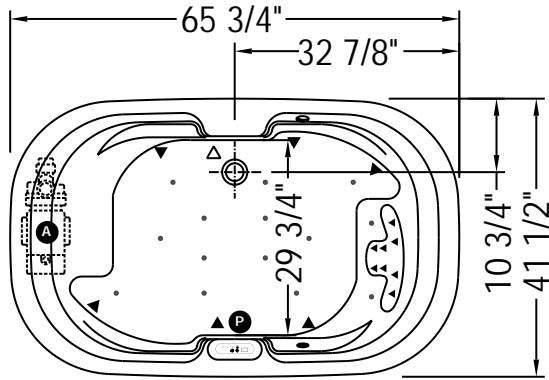

Calla™

101059

100075

101058

- (A) : Standard pump positioning
- (P) : Indicates optional grab bar positioning
- (▲) : Indicates whirlpool jets positioning
- (●) : Indicates air jets positioning
- (△) : Indicates suction positioning

All dimensions are approximate and subject to change without any prior notice. Please refer to installation guide before installing the unit.

Bathtub base includes anti-vibration Neutra-Phone™ leg supports (not shown).