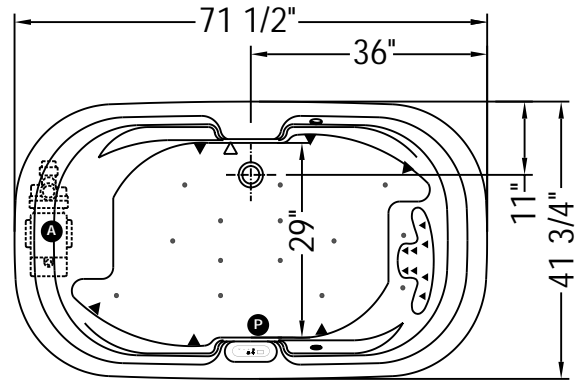

Calla™

101059

100075

101058

- (A) : Standard pump positioning
- (P) : Indicates optional grab bar positioning
- (▲) : Indicates whirlpool jets positioning
- (●) : Indicates air jets positioning
- (△) : Indicates suction positioning

All dimensions are approximate and subject to change without any prior notice. Please refer to installation guide before installing the unit.

Bathtub base includes anti-vibration Neutra-Phone™ leg supports (not shown).