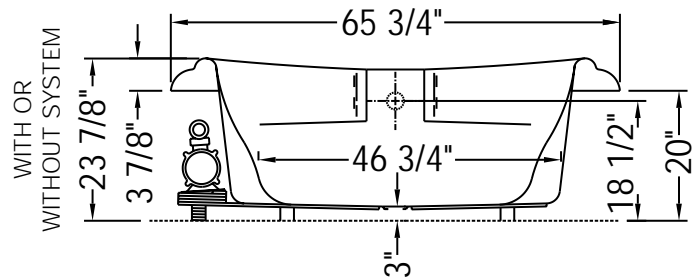

Calla™

101059

100075

101058

- (A) : Standard pump positioning
- (P) : Indicates optional grab bar positioning
- (▲) : Indicates whirlpool jets positioning
- (●) : Indicates air jets positioning
- (△) : Indicates suction positioning

All dimensions are approximate and subject to change without any prior notice. Please refer to installation guide before installing the unit.

Bathtub base includes anti-vibration Neutra-Phone™ leg supports (not shown).