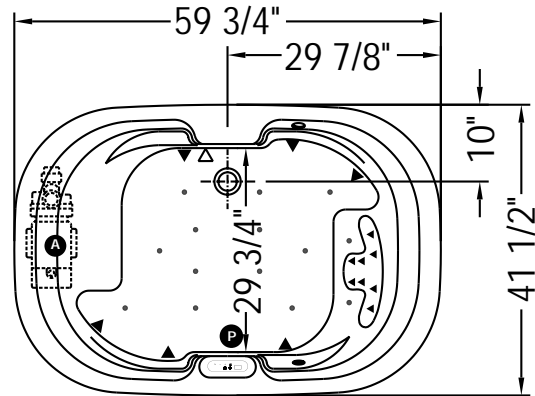

Calla™

101059

100075

101058

- (A) : Standard pump positioning
- (P) : Indicates optional grab bar positioning
- (▲) : Indicates whirlpool jets positioning
- (●) : Indicates air jets positioning
- (△) : Indicates suction positioning

All dimensions are approximate and subject to change without any prior notice. Please refer to installation guide before installing the unit.

Bathtub base includes anti-vibration Neutra-Phone™ leg supports (not shown).