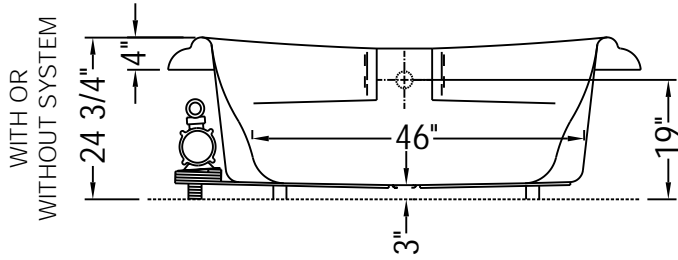

Calla™

101059

100075

101058

- (A) : Standard pump positioning
- (P) : Indicates optional grab bar positioning
- (▲) : Indicates whirlpool jets positioning
- (●) : Indicates air jets positioning
- (△) : Indicates suction positioning

All dimensions are approximate and subject to change without any prior notice. Please refer to installation guide before installing the unit.

Bathtub base includes anti-vibration Neutra-Phone™ leg supports (not shown).