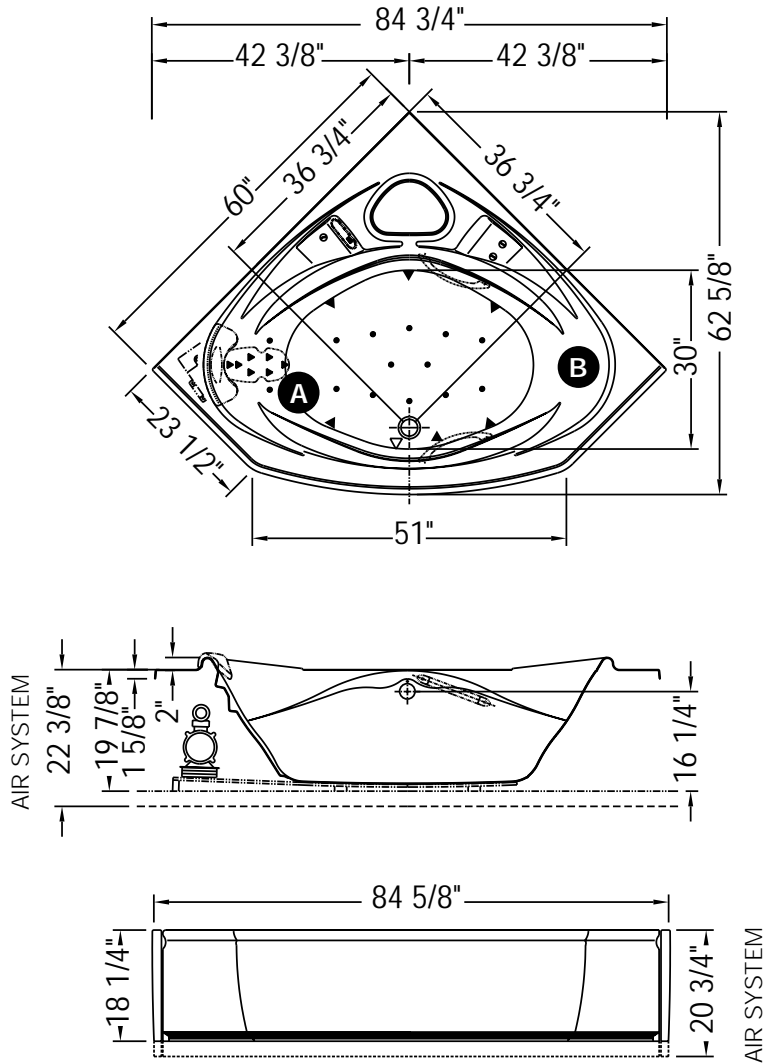

Infiniti™

100055

- (A) : Standard pump positioning
- (B) : Optional pump positioning
- (▲) : Indicates whirlpool jets positioning
- (●) : Indicates air jets positioning
- (△) : Indicates suction positioning
- (⤵) : Indicates standard grab bar positioning

All dimensions are approximate and subject to change without any prior notice. Please refer to installation guide before installing the unit.

Bathtub base includes anti-vibration Neutra-Phone™ leg supports (not shown).