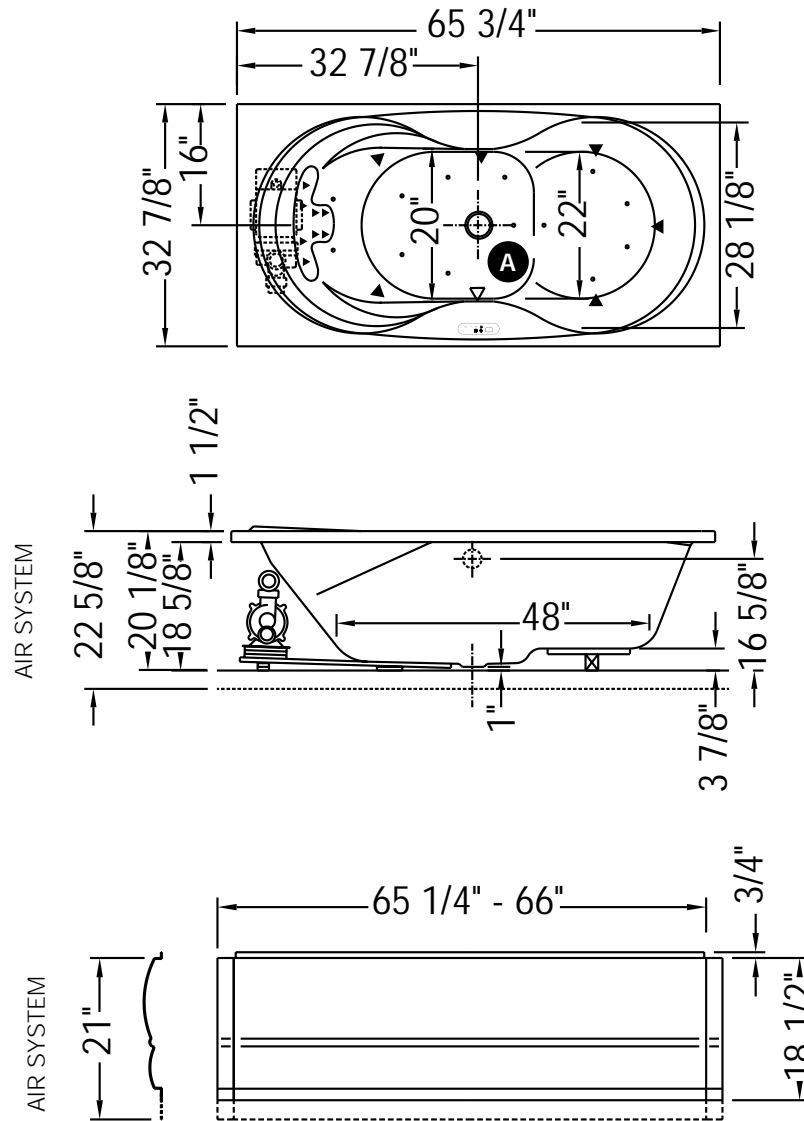

## Melodie™

100073

- ( A ) : Overflow positioning
- ( ▲ ) : Indicates whirlpool jets positioning
- ( ● ) : Indicates air jets positioning
- ( △ ) : Indicates suction positioning

All dimensions are approximate and subject to change without any prior notice. Please refer to installation guide before installing the unit.

Bathtub base includes anti-vibration Neutra-Phone™ leg supports (not shown).