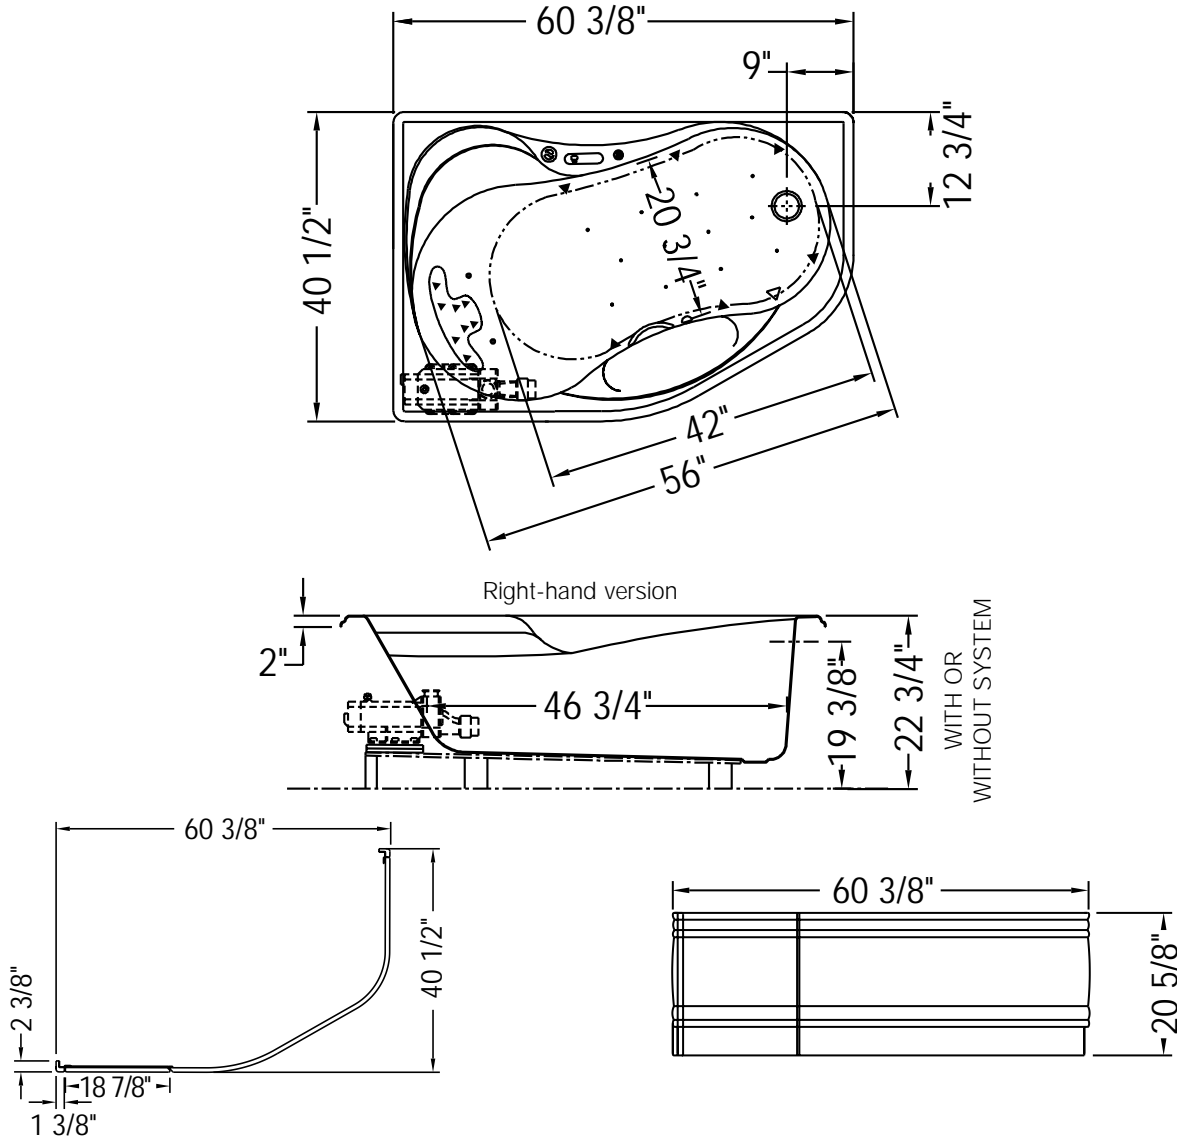

Sincerity™

100065

- (▲) : Indicates whirlpool jets positioning
- (●) : Indicates air jets positioning
- (△) : Indicates suction positioning
- (⌒) : Indicates standard grab bars positioning

All dimensions are approximate and subject to change without any prior notice. Please refer to installation guide before installing the unit.

Bathtub base includes anti-vibration Neutra-Phone™ leg supports (not shown).

Certifications

Applicable Standards

- ANSI Z124.1
- IAPMO/UPC
- UL1795
- CSA B45/CSA C22.2 NO.218.2

December, 2003

QUEBEC AND ATLANTIC
600 Cameron, Sainte-Marie
(Québec) G6E 1B2 Canada
Tel.: 1-888-957-7816
Fax: 1-800-201-8308 • (418) 387-9086
After Sales Service:
Tel.: 1-877-GET-MAAX (1-877-438-6229)
Fax: 1-866-819-1324 • (418) 387-9086
MAAX.com