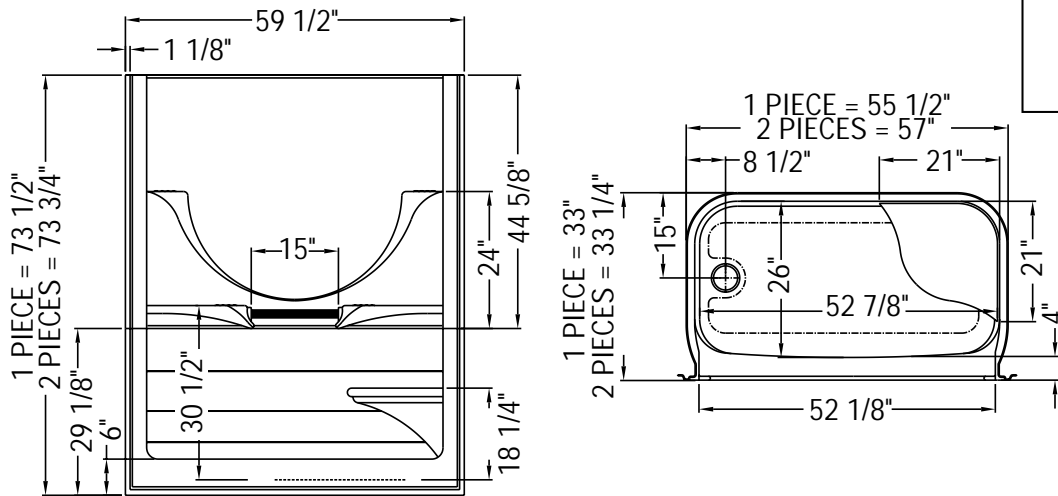

Soprano-I™

MAAX IES 1/2 positioning

Soprano-II™

All dimensions are approximate and subject to change without any prior notice. Please refer to installation guide before installing the unit.

Certifications