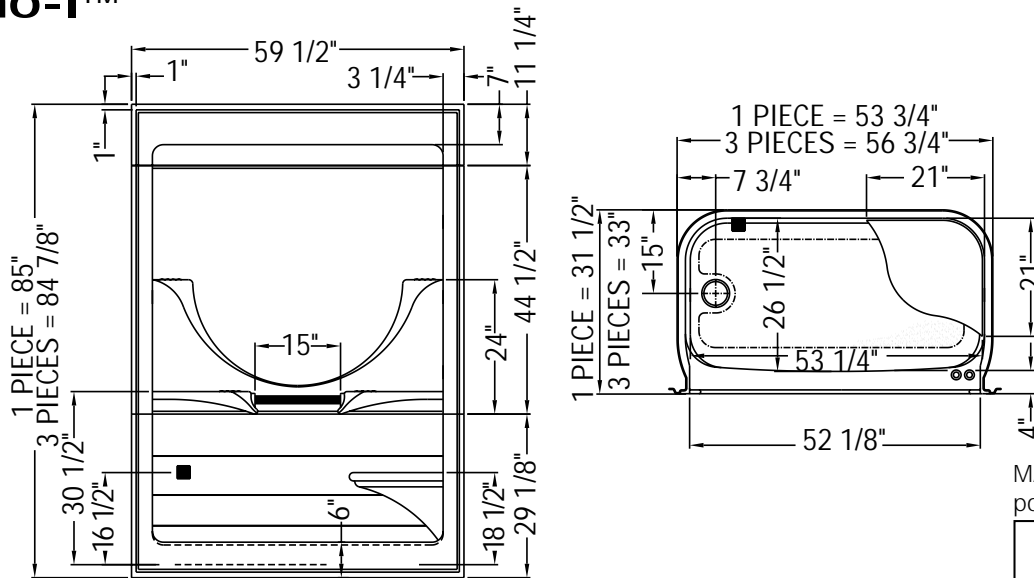

Soprano-I™

MAAX IES 1/2 positioning

Soprano-II™

All dimensions are approximate and subject to change without any prior notice. Please refer to installation guide before installing the unit.

Certifications