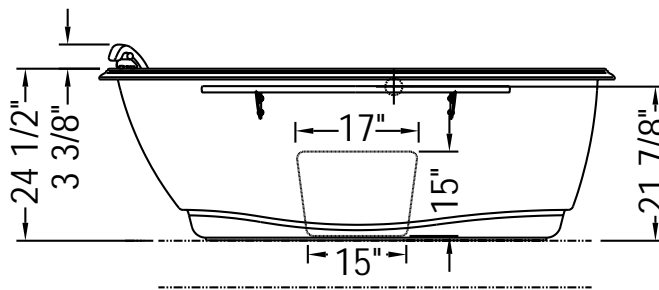

Souvenir™

100084 with apron (freestanding installation)
 100659 without apron (podium installation)

Technical drawings with apron

Space for Air Massage blower: 6 1/2 in.

Front view

Technical drawings of the storage cabinet

Top view

Front view

Side view

- (▲): Indicates whirlpool jets positioning
- (●): Indicates air jets positioning
- (△): Indicates suction positioning

All dimensions are approximate and subject to change without any prior notice.
 Please refer to installation guide before installing the unit.