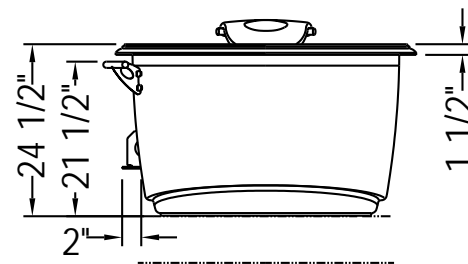

Souvenir™

100084 with apron (freestanding installation)
 100659 without apron (podium installation)

Technical drawings with apron

Space for Air Massage blower: 6 1/2 in.

Front view

Technical drawings of the storage cabinet

Top view

Front view

Side view

- (▲): Indicates whirlpool jets positioning
- (●): Indicates air jets positioning
- (△): Indicates suction positioning

All dimensions are approximate and subject to change without any prior notice.
 Please refer to installation guide before installing the unit.