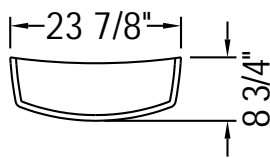

Souvenir™

100084 with apron (freestanding installation)
 100659 without apron (podium installation)

Technical drawings with apron

Space for Air Massage blower: 6 1/2 in.

Front view

Technical drawings of the storage cabinet

Top view

Front view

Side view

- (▲): Indicates whirlpool jets positioning
- (●): Indicates air jets positioning
- (△): Indicates suction positioning

All dimensions are approximate and subject to change without any prior notice.
 Please refer to installation guide before installing the unit.