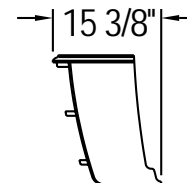

Souvenir™

100084 with apron (freestanding installation)
 100659 without apron (podium installation)

Technical drawings with apron

Space for Air Massage blower: 6 1/2 in.

Front view

Technical drawings of the storage cabinet

Top view

Front view

Side view

- (▲): Indicates whirlpool jets positioning
- (●): Indicates air jets positioning
- (△): Indicates suction positioning

All dimensions are approximate and subject to change without any prior notice.
 Please refer to installation guide before installing the unit.