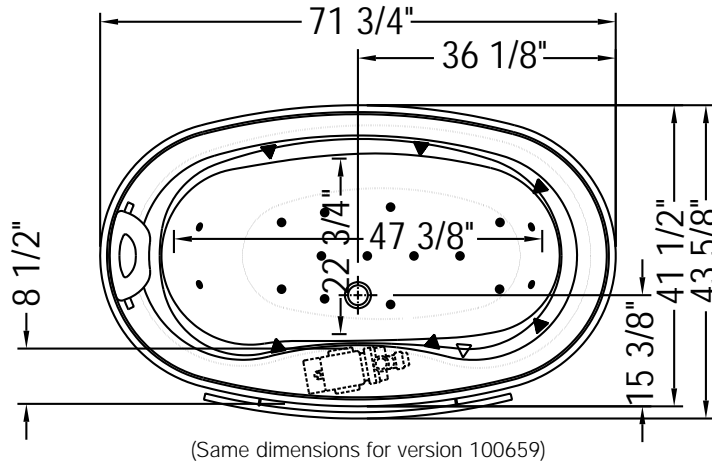

Souvenir™

100084 with apron (freestanding installation)
 100659 without apron (podium installation)

Technical drawings with apron

Space for Air Massage blower: 6 1/2 in.

Front view

Technical drawings of the storage cabinet

Top view

Front view

Side view

- (▲): Indicates whirlpool jets positioning
- (●): Indicates air jets positioning
- (△): Indicates suction positioning

All dimensions are approximate and subject to change without any prior notice.
 Please refer to installation guide before installing the unit.

Bathtub base includes anti-vibration Neutra-Phone™ leg supports (not shown).

Certifications

Applicable Standards

- ANSI Z124.1
- IAPMO/UPC
- UL1795
- CSA B45/CSA C22.2 NO.218.2

December, 2003