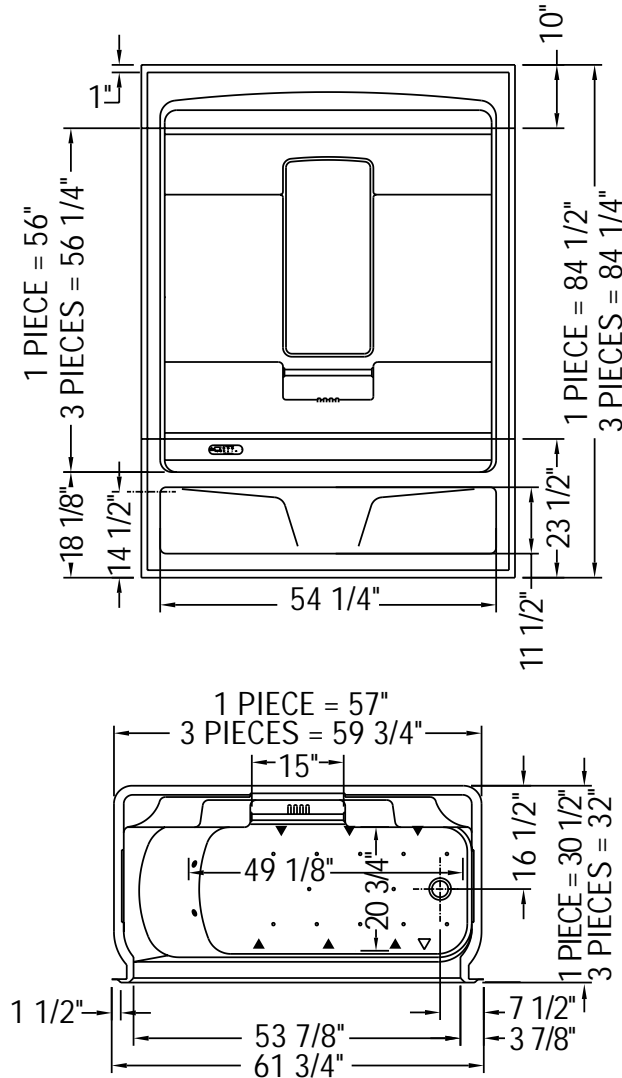

Studio™

100099

one-piece

100099-S

three-piece

MAAX IES 1/2 positioning

When equipped with an Air Massage system, Studio requires a 2 1/2 in. step underneath the apron. On models equipped with 007 and 012 systems, blower may exceed the overall dimensions of the unit. However, you can install the blower a maximum of 15 ft from the unit.

- (▲): Indicates whirlpool jets positioning
- (●): Indicates air jets positioning
- (△): Indicates suction positioning

All dimensions are approximate and subject to change without any prior notice. Please refer to installation guide before installing the unit.