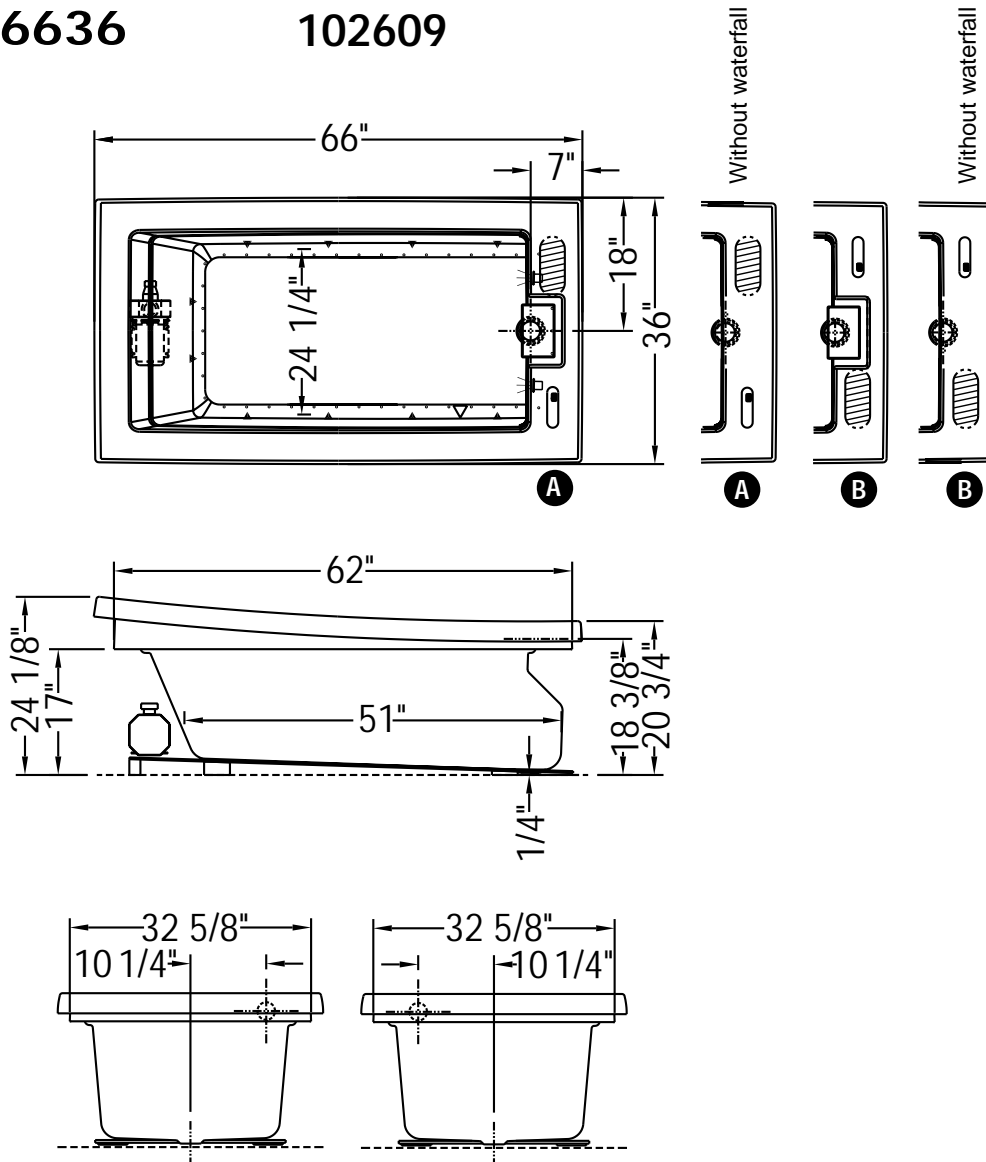

## 102609

- ( ▲ ) : Indicates whirlpool jets positioning
- ( ● ) : Indicates air jets positioning
- ( △ ) : Indicates suction positioning
- ( ▽ ) : Indicates optional mood lights positioning
- A:** Faucet position, left with waterfall
- A:** Faucet position, left without waterfall
- B:** Faucet position, right with waterfall
- B:** Faucet position, right without waterfall

All dimensions are approximate and subject to change without notice.  
Please refer to website at [www.maax.com](http://www.maax.com) before installing the unit.

**Bathtub base includes anti-vibration Neutra-Phone™ leg supports (not shown).**