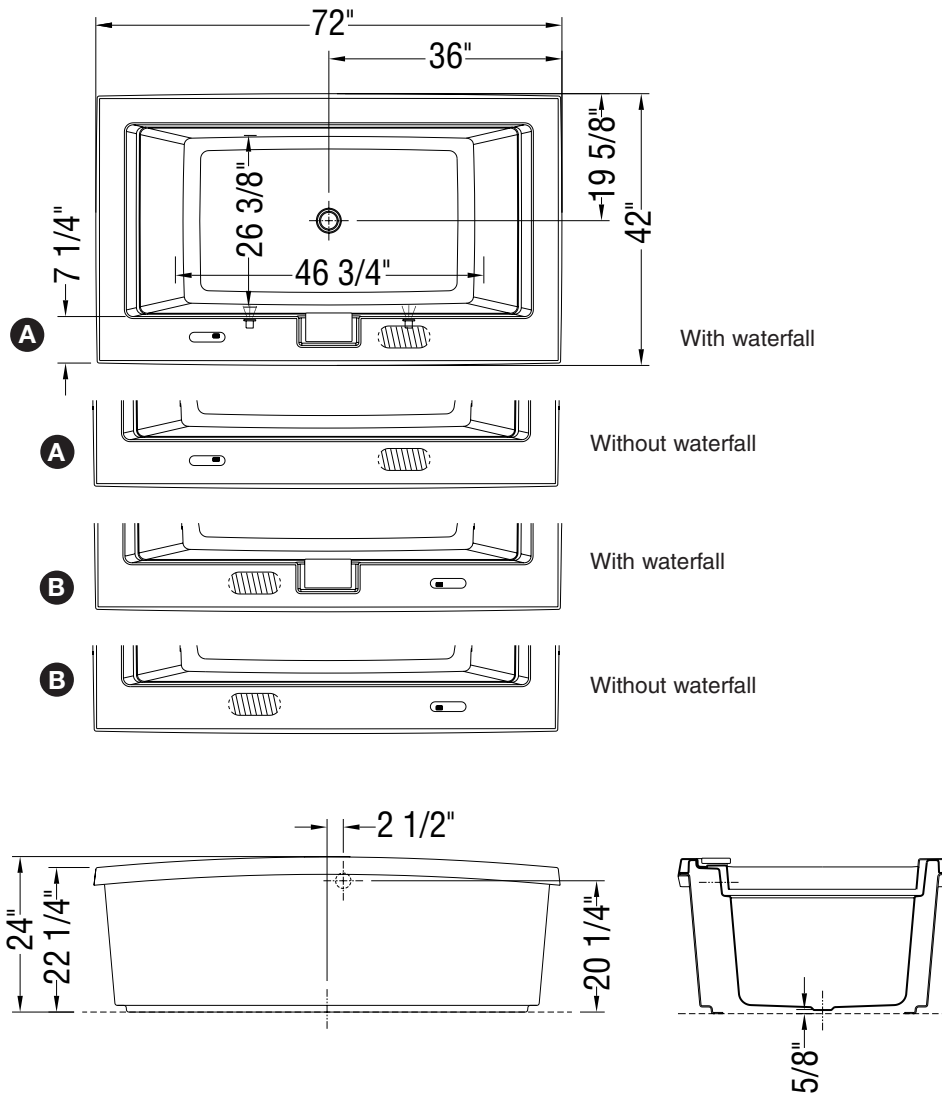

## Urban® 7242 F 102611

- Ⓐ : Faucet position with waterfall
- Ⓐ : Faucet position without waterfall
- Ⓑ : Faucet position with waterfall
- Ⓑ : Faucet position without waterfall

(  ) : Indicates optional chromatherapy light positioning

All dimensions are approximate and subject to change without prior notice.  
Please refer to website at [www.maax.com](http://www.maax.com) before installing unit.

Bathtub base includes anti-vibration Neutra-Phone™ leg supports (not shown).