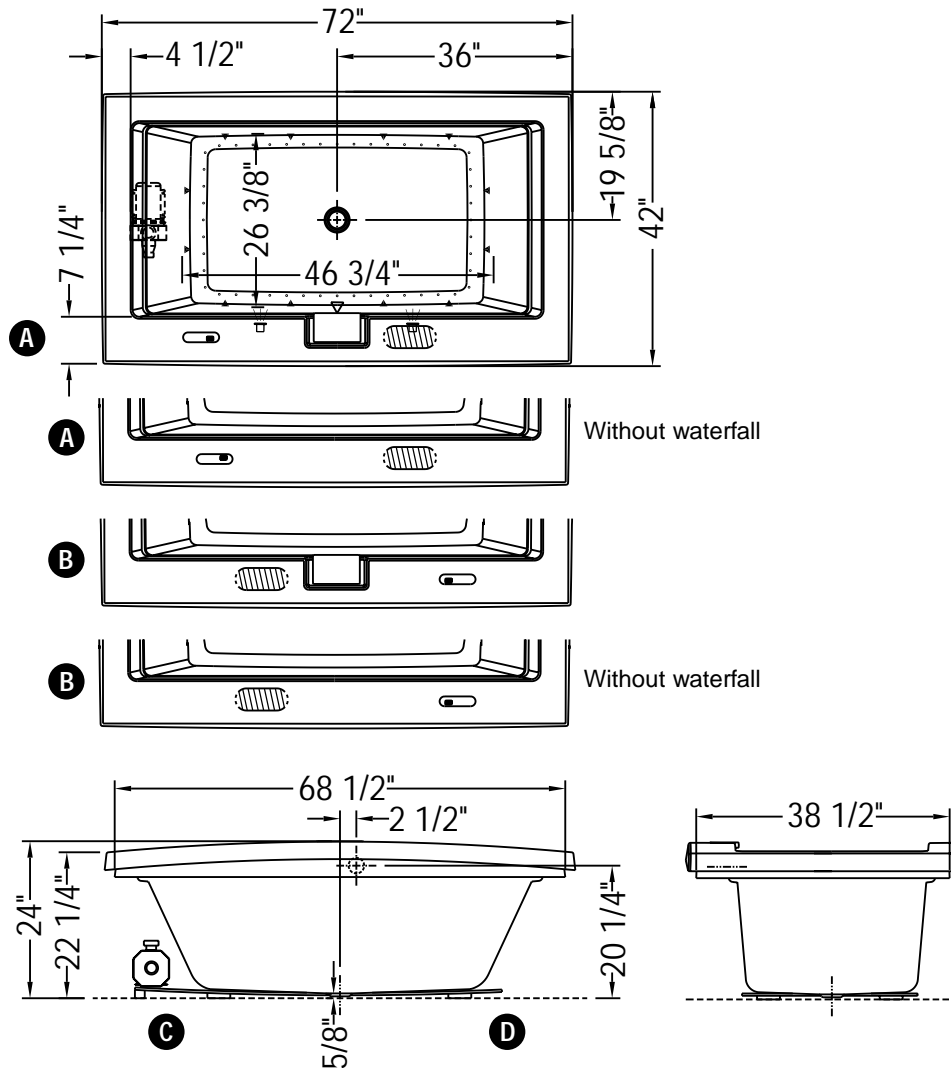

Urban[®] 7242

102610

A: Faucet position, left with waterfall

A: Faucet position, left without waterfall

B: Faucet position, right with waterfall

B: Faucet position, right without waterfall

C: Standard pump position

D: Optional pump position

(▲) : Indicates whirlpool jets positioning

(●) : Indicates air jets positioning

(△) : Indicates suction positioning

(▽) : Indicates optional mood lights positioning

All dimensions are approximate and subject to change without notice.
Please refer to website at www.maax.com before installing the unit.