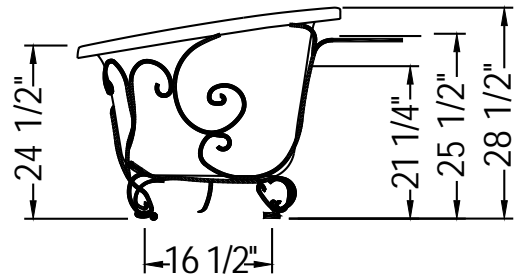

All dimensions are approximate and subject to change without any prior notice. Please refer to installation guide before installing the unit.

Certifications

Applicable Standards

- ANSI Z124.1
- CSA B45

December, 2003