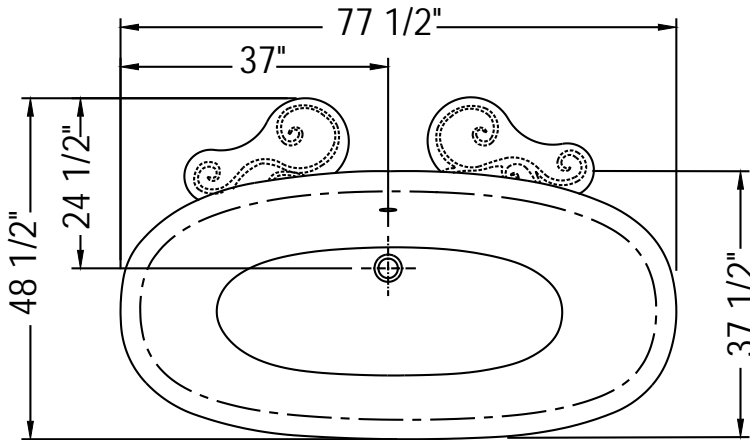

All dimensions are approximate and subject to change without any prior notice. Please refer to installation guide before installing the unit.

Certifications

Applicable Standards

- ANSI Z124.1
- CSA B45

December, 2003