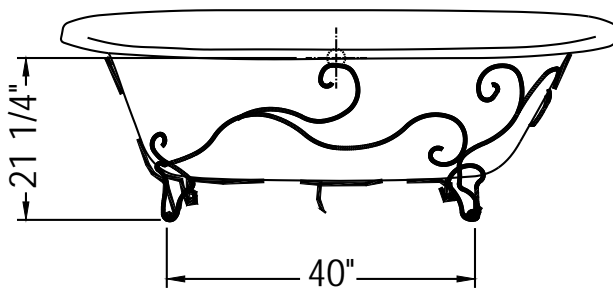

All dimensions are approximate and subject to change without any prior notice. Please refer to installation guide before installing the unit.

Certifications

Applicable Standards

- ANSI Z124.1
- CSA B45

December, 2003